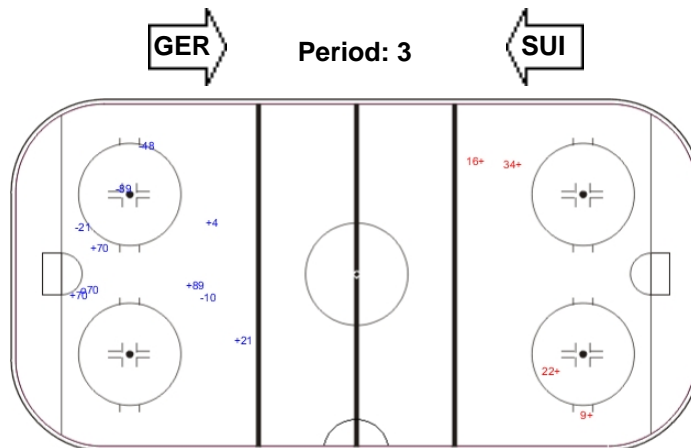

SHOT CHART

SUI - GER

Shots by SUI

Goals (o): 0   SSG (+): 4
SSP (<): 0   SPG (-): 8

GK 51 of GER

Shots by GER

Goals (o): 0   SSG (+): 6
SSP (<): 0   SPG (-): 3

GK 63 of SUI

Shots by SUI

Goals (o): 1   SSG (+): 5
SSP (<): 0   SPG (-): 4

GK 51 of GER

Shots by GER

Goals (o): 0   SSG (+): 8
SSP (>): 0   SPG (-): 1

GK 63 of SUI

Shots by SUI

Goals (o): 0   SSG (+): 8
SSP (>): 0   SPG (-): 3

GK 51 of GER

Shots by GER

Goals (o): 0   SSG (+): 4
SSP (>): 0   SPG (-): 0

GK 63 of SUI

LEGEND

GK Goalkeeper   **SPG** Shots past goal   **SSG** Shots saved by goalkeeper   **SSP** Shots saved by player