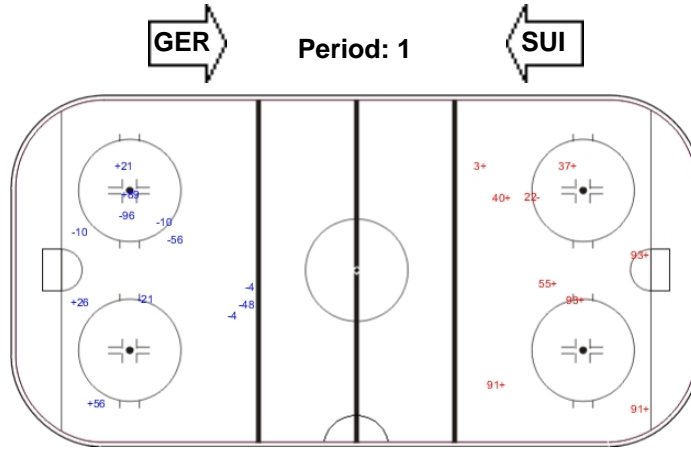

SHOT CHART

SUI - GER

Shots by SUI

Goals (o): 0   SSG (+): 4
SSP (<): 0   SPG (-): 8

GK 51 of GER

Shots by GER

Goals (o): 0   SSG (+): 6
SSP (<): 0   SPG (-): 3

GK 63 of SUI

Shots by SUI

Goals (o): 1   SSG (+): 5
SSP (<): 0   SPG (-): 4

GK 51 of GER

Shots by GER

Goals (o): 0   SSG (+): 8
SSP (>): 0   SPG (-): 1

GK 63 of SUI

Shots by SUI

Goals (o): 0   SSG (+): 8
SSP (>): 0   SPG (-): 3

GK 51 of GER

Shots by GER

Goals (o): 0   SSG (+): 4
SSP (>): 0   SPG (-): 0

GK 63 of SUI

LEGEND

GK Goalkeeper   **SPG** Shots past goal   **SSG** Shots saved by goalkeeper   **SSP** Shots saved by player