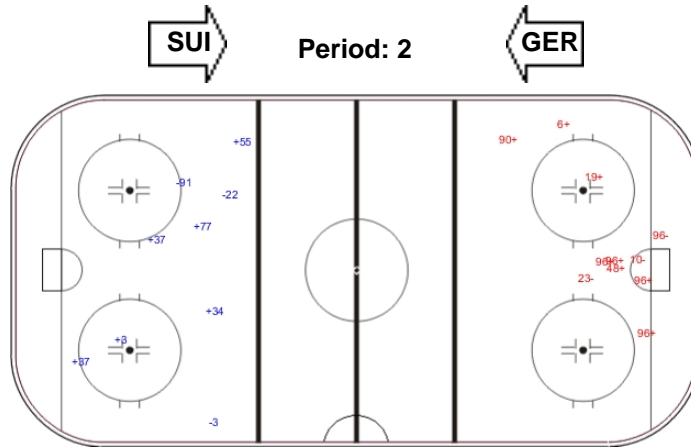

SHOT CHART

SUI - GER

Shots by SUI

Goals (o): 0   SSG (+): 4
SSP (<): 0   SPG (-): 8

GK 51 of GER

Shots by GER

Goals (o): 0   SSG (+): 6
SSP (<): 0   SPG (-): 3

GK 63 of SUI

Shots by SUI

Goals (o): 1   SSG (+): 5
SSP (<): 0   SPG (-): 4

GK 51 of GER

Shots by GER

Goals (o): 0   SSG (+): 8
SSP (>): 0   SPG (-): 1

GK 63 of SUI

Shots by SUI

Goals (o): 0   SSG (+): 8
SSP (>): 0   SPG (-): 3

GK 51 of GER

Shots by GER

Goals (o): 0   SSG (+): 4
SSP (>): 0   SPG (-): 0

GK 63 of SUI

LEGEND

GK Goalkeeper   **SPG** Shots past goal   **SSG** Shots saved by goalkeeper   **SSP** Shots saved by player