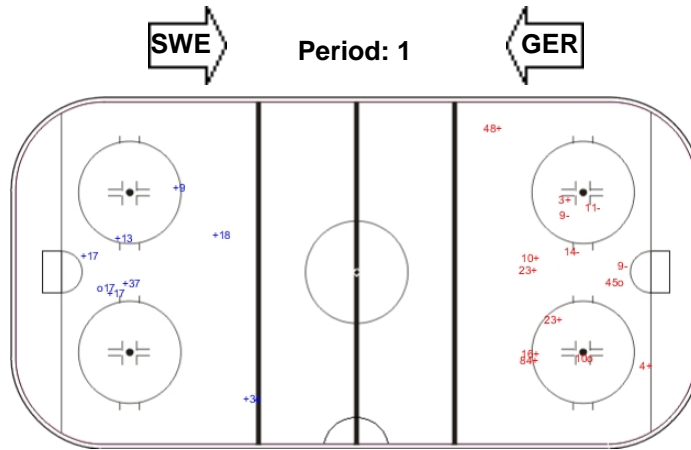

SHOT CHART

SWE - GER

Shots by GER

Goals (o): 1   SSG (+): 7
SSP (-): 0   SPG (-): 0

GK 1 of SWE

Shots by SWE

Goals (o): 0   SSG (+): 13
SSP (-): 0   SPG (-): 8

GK 51 of GER

Shots by GER

Goals (o): 1   SSG (+): 9
SSP (-): 0   SPG (-): 3

GK 1 of SWE

Shots by SWE

Goals (o): 2   SSG (+): 8
SSP (-): 0   SPG (-): 4

GK 51 of GER

Shots by GER

Goals (o): 1   SSG (+): 8
SSP (-): 0   SPG (-): 4

GK 1 of SWE

Shots by SWE

Goals (o): 2   SSG (+): 10
SSP (-): 0   SPG (-): 6

GK 51 of GER

LEGEND

GK Goalkeeper   **SPG** Shots past goal   **SSG** Shots saved by goalkeeper   **SSP** Shots saved by player