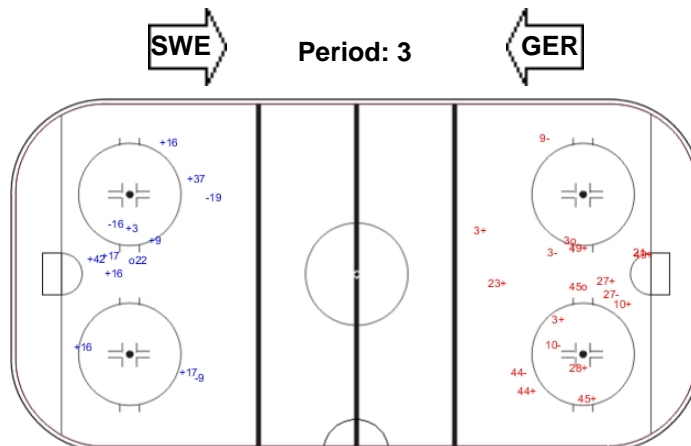

SHOT CHART

SWE - GER

Shots by GER

Goals (o): 1   SSG (+): 7
SSP (-): 0   SPG (-): 0

GK 1 of SWE

Shots by SWE

Goals (o): 0   SSG (+): 13
SSP (-): 0   SPG (-): 8

GK 51 of GER

Shots by GER

Goals (o): 1   SSG (+): 9
SSP (-): 0   SPG (-): 3

GK 1 of SWE

Shots by SWE

Goals (o): 2   SSG (+): 8
SSP (-): 0   SPG (-): 4

GK 51 of GER

Shots by GER

Goals (o): 1   SSG (+): 8
SSP (-): 0   SPG (-): 4

GK 1 of SWE

Shots by SWE

Goals (o): 2   SSG (+): 10
SSP (-): 0   SPG (-): 6

GK 51 of GER

LEGEND

GK Goalkeeper   **SPG** Shots past goal   **SSG** Shots saved by goalkeeper   **SSP** Shots saved by player