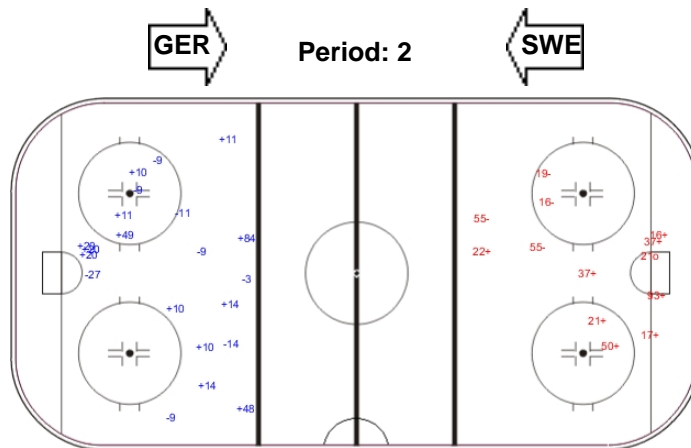

SHOT CHART

SWE - GER

Shots by GER

Goals (o): 1   SSG (+): 7
SSP (-): 0   SPG (-): 0

GK 1 of SWE

Shots by SWE

Goals (o): 0   SSG (+): 13
SSP (-): 0   SPG (-): 8

GK 51 of GER

Shots by GER

Goals (o): 1   SSG (+): 9
SSP (-): 0   SPG (-): 3

GK 1 of SWE

Shots by SWE

Goals (o): 2   SSG (+): 8
SSP (-): 0   SPG (-): 4

GK 51 of GER

Shots by GER

Goals (o): 1   SSG (+): 8
SSP (-): 0   SPG (-): 4

GK 1 of SWE

Shots by SWE

Goals (o): 2   SSG (+): 10
SSP (-): 0   SPG (-): 6

GK 51 of GER

LEGEND

GK Goalkeeper   **SPG** Shots past goal   **SSG** Shots saved by goalkeeper   **SSP** Shots saved by player