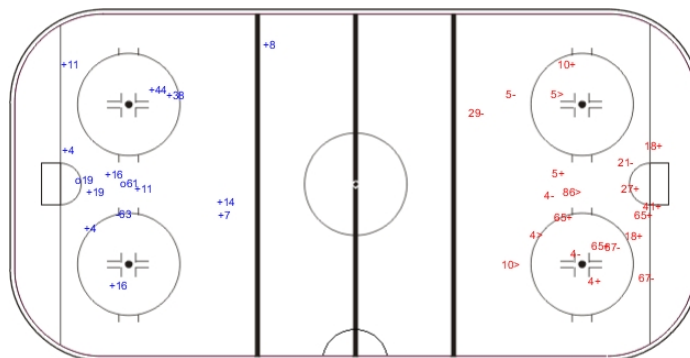

Shots by SWE

Goals (o): 0 SSG (+): 10
SSP (>): 4 SPG (-): 7

GK 33 of CAN

LEGEND

GK Goalkeeper SPG Shots past goal SSG Shots saved by goalkeeper SSP Shots saved by player