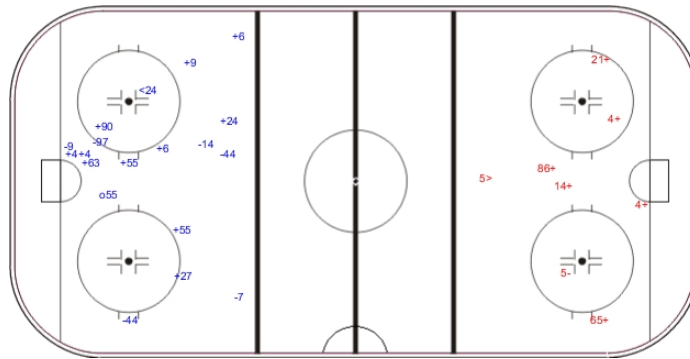

SHOT CHART

CAN - SWE

Shots by CAN

Goals (o): 1 SSG (+): 11
SSP (<): 1 SPG (-): 6

GK 25 of SWE

Shots by SWE

Goals (o): 0 SSG (+): 6
SSP (>): 1 SPG (-): 1

GK 33 of CAN