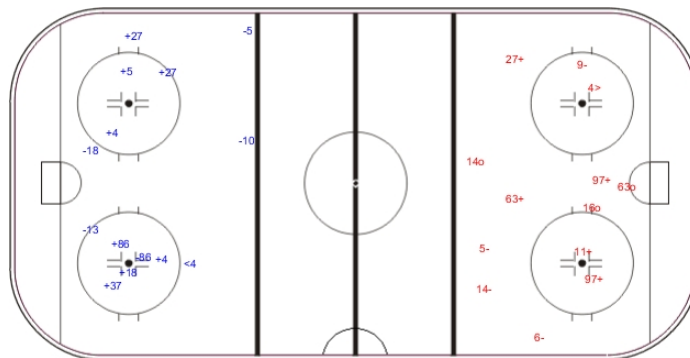

Shots by CAN

Goals (o): 3 SSG (+): 5
SSP (>): 1 SPG (-): 4

GK 25 of SWE

Shots by CAN

Goals (o): 2 SSG (+): 12
SSP (<): 0 SPG (-): 1

GK 25 of SWE