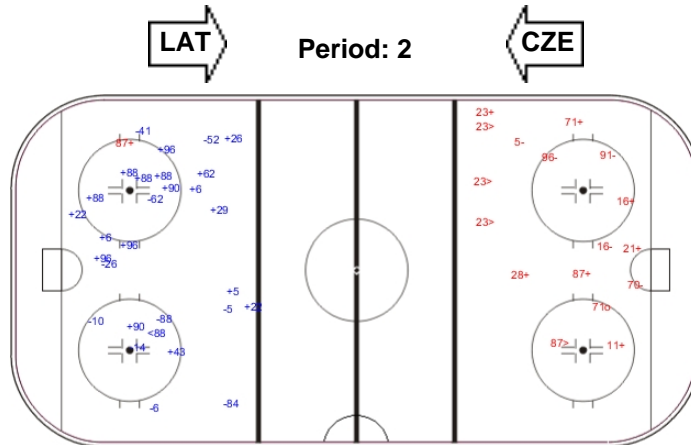

## LAT - CZE

Shots by LAT

Goals (o): 0    SSG (+): 7  
SSP (<): 2    SPG (-): 3

GK 33 of CZE

Shots by CZE

Goals (o): 0    SSG (+): 18  
SSP (<): 1    SPG (-): 10

GK 31 of LAT

Shots by LAT

Goals (o): 2    SSG (+): 5  
SSP (<): 5    SPG (-): 1

GK 33 of CZE

Shots by CZE

Goals (o): 2    SSG (+): 3  
SSP (>): 6    SPG (-): 6

GK 31 of LAT

Shots by LAT

Goals (o): 1    SSG (+): 8  
SSP (>): 4    SPG (-): 5

GK 33 of CZE

Shots by CZE

Goals (o): 1    SSG (+): 11  
SSP (>): 13    SPG (-): 9

GK 31 of LAT

ICE PALACE

ICE HOCKEY

ICE HOCKEY  
WORLD  
CHAMPIONSHIP  
RUSSIA

SAT 7 MAY 2016  
START TIME 20:15