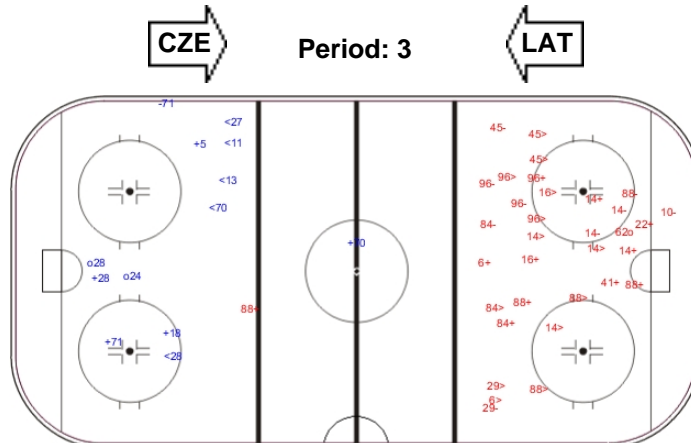

## LAT - CZE

Shots by LAT

Goals (o): 0    SSG (+): 7  
SSP (<): 2    SPG (-): 3

GK 33 of CZE

Shots by CZE

Goals (o): 0    SSG (+): 18  
SSP (<): 1    SPG (-): 10

GK 31 of LAT

Shots by LAT

Goals (o): 2    SSG (+): 5  
SSP (<): 5    SPG (-): 1

GK 33 of CZE

Shots by CZE

Goals (o): 2    SSG (+): 3  
SSP (>): 6    SPG (-): 6

GK 31 of LAT

Shots by LAT

Goals (o): 1    SSG (+): 8  
SSP (>): 4    SPG (-): 5

GK 33 of CZE

Shots by CZE

Goals (o): 1    SSG (+): 11  
SSP (>): 13    SPG (-): 9

GK 31 of LAT

ICE PALACE

ICE HOCKEY

ICE HOCKEY  
WORLD  
CHAMPIONSHIP  
RUSSIA

SAT 7 MAY 2016  
START TIME 20:15