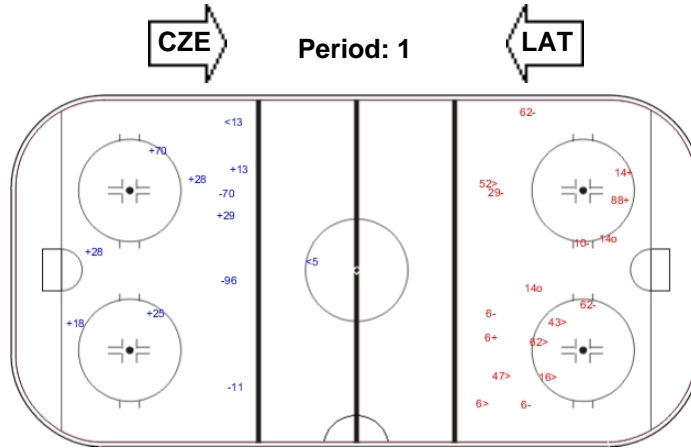

# SHOT CHART

## LAT - CZE

Shots by LAT

Goals (o): 0    SSG (+): 7  
SSP (<): 2    SPG (-): 3

GK 33 of CZE

Shots by CZE

Goals (o): 0    SSG (+): 18  
SSP (<): 1    SPG (-): 10

GK 31 of LAT

Shots by LAT

Goals (o): 2    SSG (+): 5  
SSP (<): 5    SPG (-): 1

GK 33 of CZE

Shots by CZE

Goals (o): 2    SSG (+): 3  
SSP (>): 6    SPG (-): 6

GK 31 of LAT

Shots by LAT

Goals (o): 1    SSG (+): 8  
SSP (>): 4    SPG (-): 5