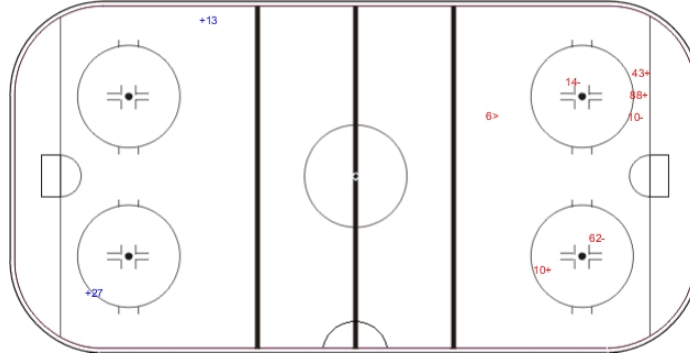

GK 33 of CZE

Shots by CZE

Goals (o): 1    SSG (+): 11  
SSP (>): 13    SPG (-): 9

GK 31 of LAT

ICE PALACE

ICE HOCKEY

ICE HOCKEY  
WORLD  
CHAMPIONSHIP  
RUSSIA

SAT 7 MAY 2016  
START TIME 20:15

IIHF ICE HOCKEY WORLD CHAMPIONSHIP  
PRELIMINARY ROUND - GROUP A, GAME 9

Shots by LAT

Goals (o): 0    SSG (+): 2  
SSP (<): 0    SPG (-): 0

GK 33 of CZE

Overtime

Shots by CZE

Goals (o): 0    SSG (+): 3  
SSP (>): 1    SPG (-): 3