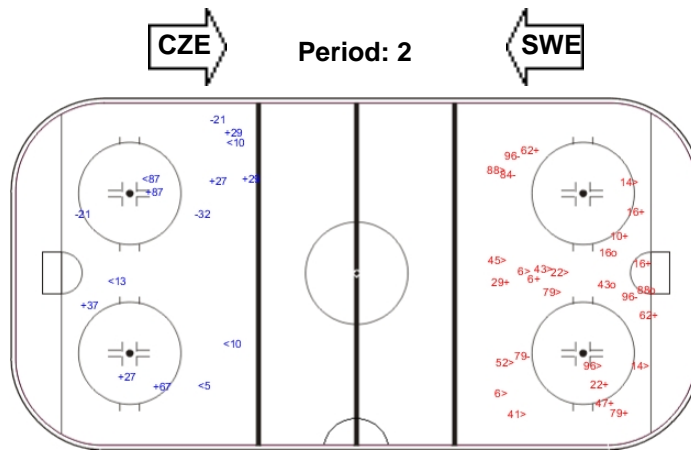

ICE HOCKEY
WORLD
CHAMPIONSHIP
RUSSIA
Moscow - St. Petersburg

ICE PALACE

MON 9 MAY 2016
START TIME 20:15

ICE HOCKEY

IIHF ICE HOCKEY WORLD CHAMPIONSHIP
PRELIMINARY ROUND - GROUP A, GAME 19

SHOT CHART

SWE - CZE

Shots by CZE

Goals (o): 0   SSG (+): 11
SSP (-): 7   SPG (-): 5

GK 25 of SWE

Shots by SWE

Goals (o): 0   SSG (+): 7
SSP (-): 5   SPG (-): 3

GK 33 of CZE

Shots by CZE

Goals (o): 1   SSG (+): 8
SSP (-): 4   SPG (-): 7

GK 25 of SWE

Shots by SWE

Goals (o): 2   SSG (+): 9
SSP (-): 4   SPG (-): 6

GK 33 of CZE

Shots by CZE

Goals (o): 3   SSG (+): 10
SSP (-): 12   SPG (-): 4

GK 25 of SWE

Shots by SWE

Goals (o): 0   SSG (+): 13
SSP (-): 6   SPG (-): 3

GK 33 of CZE

LEGEND

GK Goalkeeper   **SPG** Shots past goal   **SSG** Shots saved by goalkeeper   **SSP** Shots saved by player