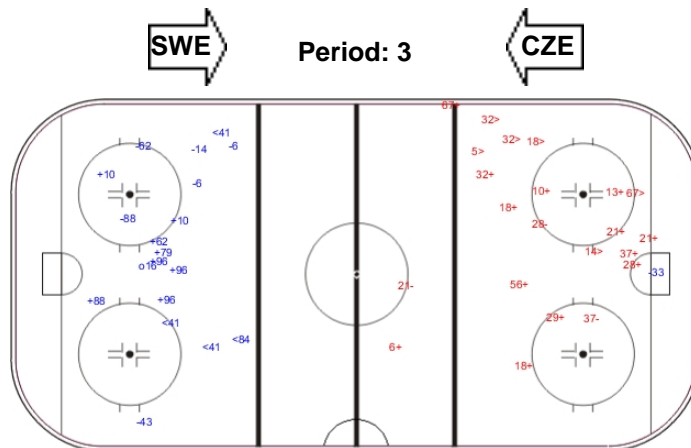

ICE HOCKEY
WORLD
CHAMPIONSHIP
RUSSIA
Moscow - St. Petersburg

ICE PALACE

MON 9 MAY 2016
START TIME 20:15

ICE HOCKEY

IIHF ICE HOCKEY WORLD CHAMPIONSHIP
PRELIMINARY ROUND - GROUP A, GAME 19

SHOT CHART

SWE - CZE

Shots by CZE

Goals (o): 0   SSG (+): 11
SSP (-): 7   SPG (-): 5

GK 25 of SWE

Shots by SWE

Goals (o): 0   SSG (+): 7
SSP (-): 5   SPG (-): 3

GK 33 of CZE

Shots by CZE

Goals (o): 1   SSG (+): 8
SSP (-): 4   SPG (-): 7

GK 25 of SWE

Shots by SWE

Goals (o): 2   SSG (+): 9
SSP (-): 4   SPG (-): 6

GK 33 of CZE

Shots by CZE

Goals (o): 3   SSG (+): 10
SSP (-): 12   SPG (-): 4

GK 25 of SWE

Shots by SWE

Goals (o): 0   SSG (+): 13
SSP (-): 6   SPG (-): 3

GK 33 of CZE

LEGEND

GK Goalkeeper   **SPG** Shots past goal   **SSG** Shots saved by goalkeeper   **SSP** Shots saved by player