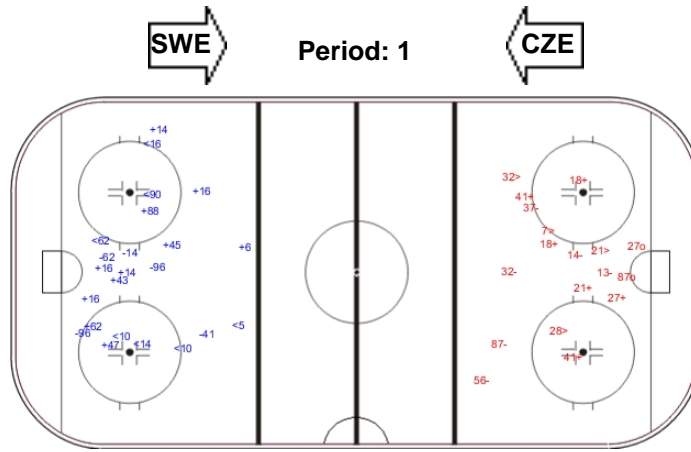

ICE HOCKEY
WORLD
CHAMPIONSHIP
RUSSIA
Moscow - St. Petersburg

ICE PALACE

MON 9 MAY 2016
START TIME 20:15

ICE HOCKEY

IIHF ICE HOCKEY WORLD CHAMPIONSHIP
PRELIMINARY ROUND - GROUP A, GAME 19

SHOT CHART

SWE - CZE

Shots by CZE

Goals (o): 0   SSG (+): 11
SSP (-): 7   SPG (-): 5

GK 25 of SWE

Shots by SWE

Goals (o): 0   SSG (+): 7
SSP (-): 5   SPG (-): 3

GK 33 of CZE

Shots by CZE

Goals (o): 1   SSG (+): 8
SSP (-): 4   SPG (-): 7

GK 25 of SWE

Shots by SWE

Goals (o): 2   SSG (+): 9
SSP (-): 4   SPG (-): 6

GK 33 of CZE

Shots by CZE

Goals (o): 3   SSG (+): 10
SSP (-): 12   SPG (-): 4

GK 25 of SWE

Shots by SWE

Goals (o): 0   SSG (+): 13
SSP (-): 6   SPG (-): 3

GK 33 of CZE

LEGEND

GK Goalkeeper   **SPG** Shots past goal   **SSG** Shots saved by goalkeeper   **SSP** Shots saved by player