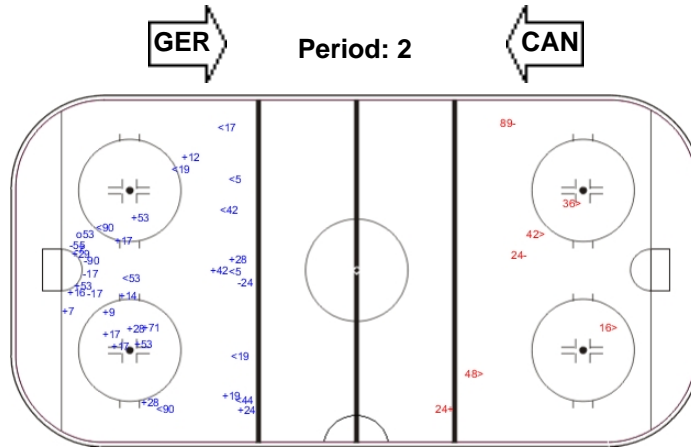

Shots by CAN

Goals (o): 1 SSG (+): 19
SSP (<): 10 SPG (-): 6

GK 30 of GER

Shots by GER

Goals (o): 0 SSG (+): 1
SSP (>): 4 SPG (-): 2

Shots by GER

Goals (o): 1 SSG (+): 11
SSP (<): 3 SPG (-): 2

GK 31 of CAN