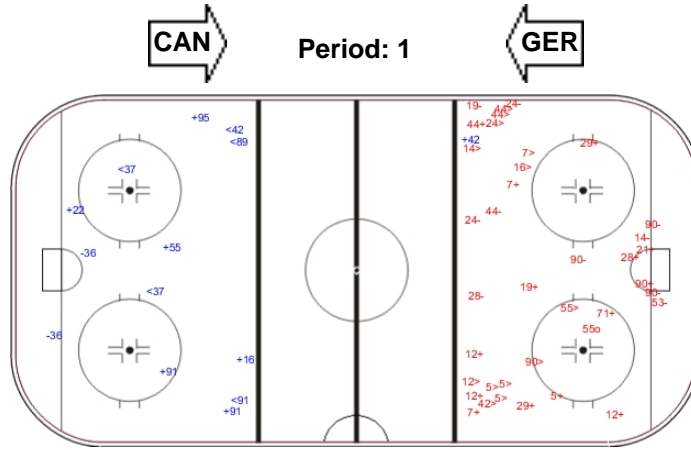

SHOT CHART

CAN - GER

Shots by GER

Goals (o): 0 SSG (+): 7
SSP (-): 5 SPG (-): 2

GK 31 of CAN

Shots by CAN

Goals (o): 1 SSG (+): 14
SSP (>): 13 SPG (-): 10

GK 30 of GER