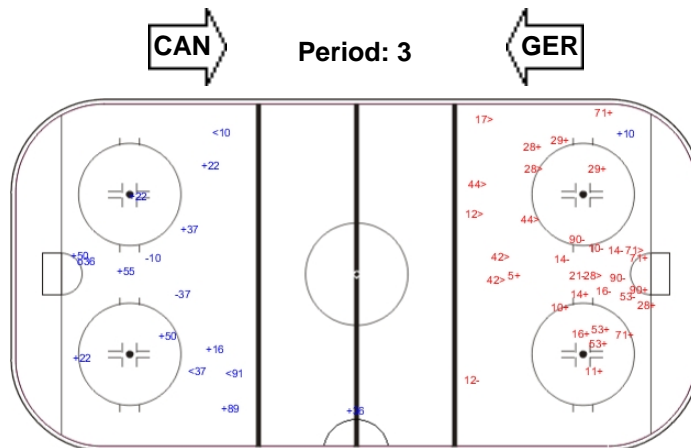

Shots by GER

Goals (o): 1   SSG (+): 11
SSP (<): 3   SPG (-): 2

GK 31 of CAN

Shots by CAN

Goals (o): 0   SSG (+): 15
SSP (>): 9   SPG (-): 9