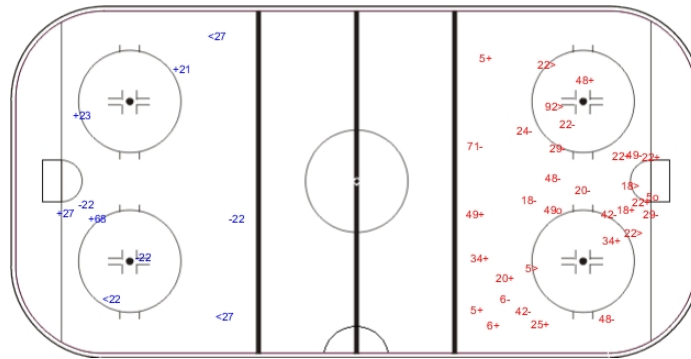

SHOT CHART

SWE - ITA

Shots by ITA

Goals (o): 0 SSG (+): 4
SSP (-): 3 SPG (-): 3

GK 30 of SWE

Shots by SWE

Goals (o): 2 SSG (+): 13
SSP (>): 5 SPG (-): 13

GK 29 of ITA