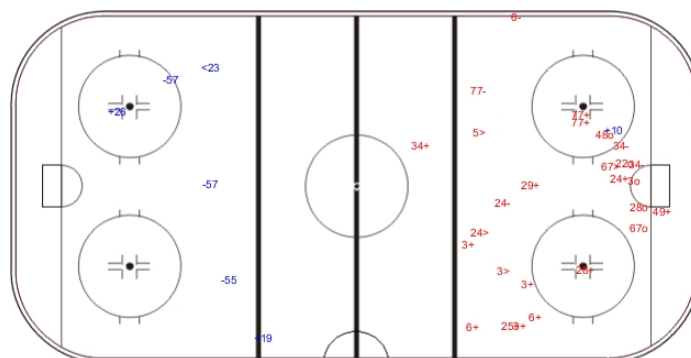

Shots by SWE

Goals (o): 5   SSG (+): 13
SSP (>): 4   SPG (-): 5

GK 29 of ITA

LEGEND

GK Goalkeeper   **SPG** Shots past goal   **SSG** Shots saved by goalkeeper   **SSP** Shots saved by player