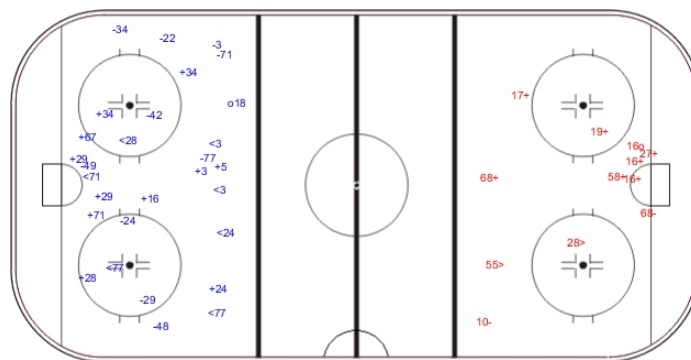

Shots by ITA

Goals (o): 1   SSG (+): 7
SSP (>): 2   SPG (-): 2

GK 30 of SWE

Shots by ITA

Goals (o): 0   SSG (+): 3
SSP (<): 1   SPG (-): 3

GK 30 of SWE