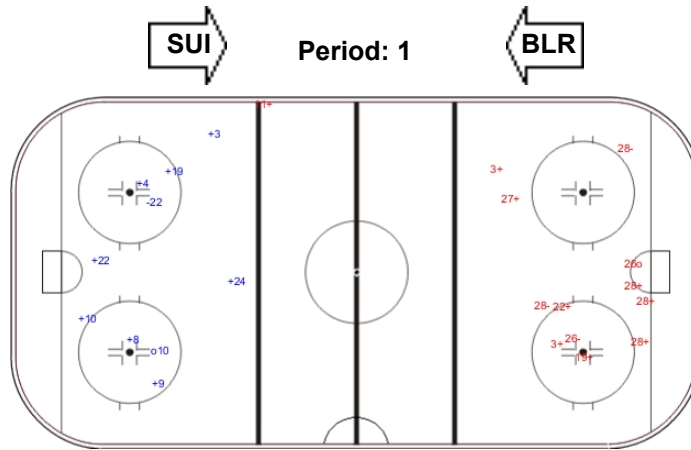

SHOT CHART

SUI - BLR

Shots by BLR

Goals (o): 1   SSG (+): 8
SSP (<): 0   SPG (-): 1

GK 30 of SUI

Shots by SUI

Goals (o): 2   SSG (+): 18
SSP (<): 0   SPG (-): 8

GK 31 of BLR

Shots by BLR

Goals (o): 0   SSG (+): 6
SSP (<): 0   SPG (-): 1

GK 30 of SUI

Shots by SUI

Goals (o): 1   SSG (+): 9
SSP (>): 0   SPG (-): 3

GK 31 of BLR

Shots by BLR

Goals (o): 0   SSG (+): 6
SSP (>): 0   SPG (-): 2

GK 30 of SUI

Shots by SUI

Goals (o): 2   SSG (+): 10
SSP (>): 0   SPG (-): 4

GK 31 of BLR

LEGEND

GK Goalkeeper   **SPG** Shots past goal   **SSG** Shots saved by goalkeeper   **SSP** Shots saved by player