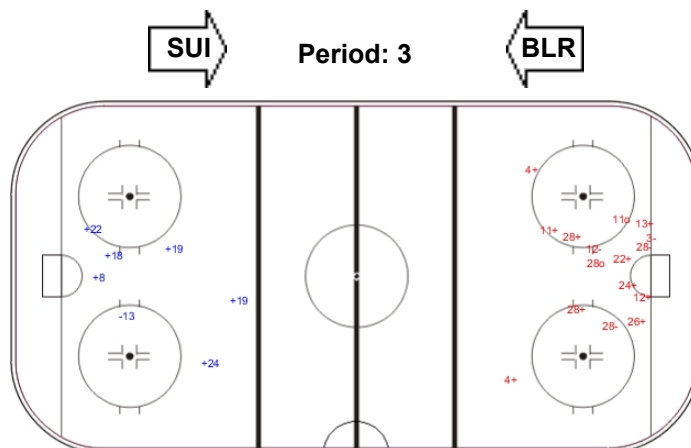

SHOT CHART

SUI - BLR

Shots by BLR

Goals (o): 1   SSG (+): 8
SSP (<): 0   SPG (-): 1

GK 30 of SUI

Shots by SUI

Goals (o): 2   SSG (+): 18
SSP (<): 0   SPG (-): 8

GK 31 of BLR

Shots by BLR

Goals (o): 0   SSG (+): 6
SSP (<): 0   SPG (-): 1

GK 30 of SUI

Shots by SUI

Goals (o): 1   SSG (+): 9
SSP (>): 0   SPG (-): 3

GK 31 of BLR

Shots by BLR

Goals (o): 0   SSG (+): 6
SSP (>): 0   SPG (-): 2

GK 30 of SUI

Shots by SUI

Goals (o): 2   SSG (+): 10
SSP (>): 0   SPG (-): 4

GK 31 of BLR

LEGEND

GK Goalkeeper   **SPG** Shots past goal   **SSG** Shots saved by goalkeeper   **SSP** Shots saved by player