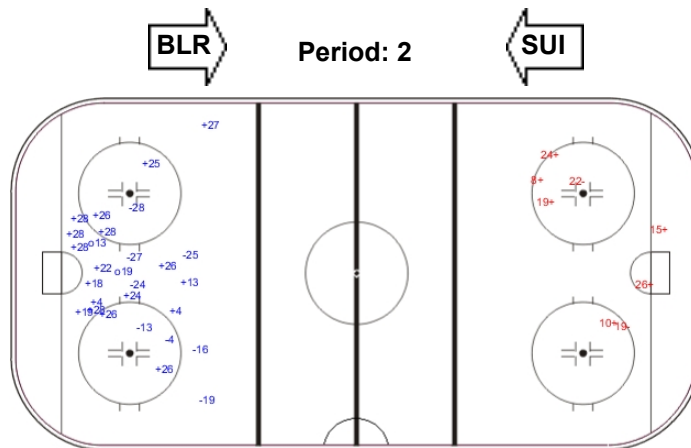

SHOT CHART

SUI - BLR

Shots by BLR

Goals (o): 1   SSG (+): 8
SSP (<): 0   SPG (-): 1

GK 30 of SUI

Shots by SUI

Goals (o): 2   SSG (+): 18
SSP (<): 0   SPG (-): 8

GK 31 of BLR

Shots by BLR

Goals (o): 0   SSG (+): 6
SSP (<): 0   SPG (-): 1

GK 30 of SUI

Shots by SUI

Goals (o): 1   SSG (+): 9
SSP (>): 0   SPG (-): 3

GK 31 of BLR

Shots by BLR

Goals (o): 0   SSG (+): 6
SSP (>): 0   SPG (-): 2

GK 30 of SUI

Shots by SUI

Goals (o): 2   SSG (+): 10
SSP (>): 0   SPG (-): 4

GK 31 of BLR

LEGEND

GK Goalkeeper   **SPG** Shots past goal   **SSG** Shots saved by goalkeeper   **SSP** Shots saved by player