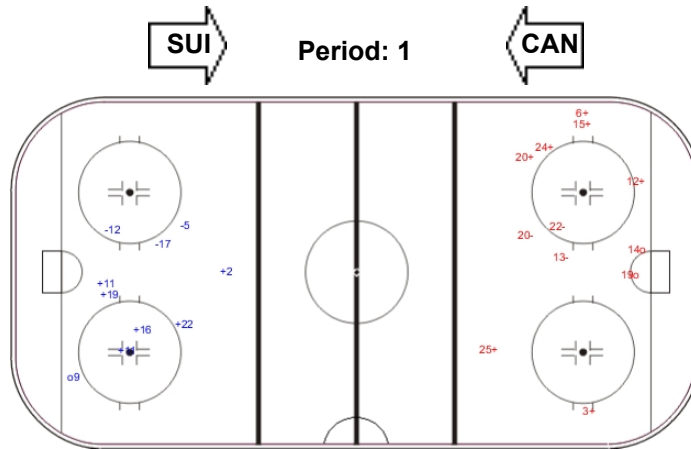

Shots by SUI

Goals (o): 2 SSG (+): 7
SSP (>): 0 SPG (-): 3

Shots by CAN

Goals (o): 1 SSG (+): 9
SSP (>): 0 SPG (-): 3

Shots by SUI

Goals (o): 0 SSG (+): 8
SSP (>): 0 SPG (-): 2

Shots by CAN

Goals (o): 0