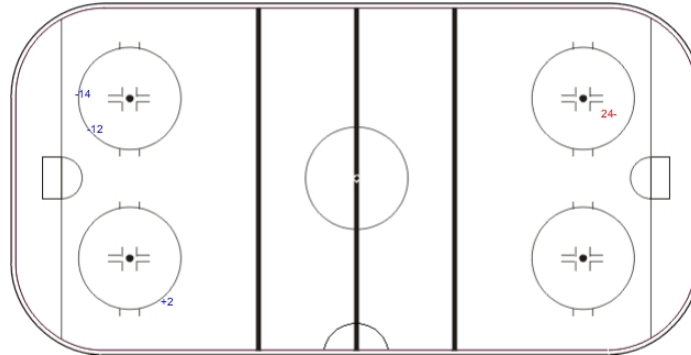

Shots by SUI

Goals (o): 2 SSG (+): 7
SSP (>): 0 SPG (-): 3

Shots by CAN

Goals (o): 1 SSG (+): 9
SSP (>): 0 SPG (-): 3

Shots by SUI

Goals (o): 0 SSG (+): 8
SSP (>): 0 SPG (-): 2

Shots by CAN

Goals (o): 0

SSG (+): 1

SSP (<): 0

SPG (-): 2

GK 30 of SUI

Overtime

Shots by SUI

Goals (o): 0

SSG (+): 0