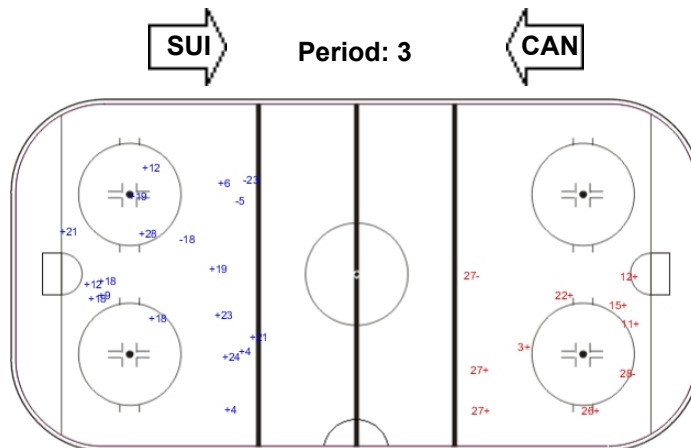

Shots by SUI

Goals (o): 2 SSG (+): 7
SSP (>): 0 SPG (-): 3

Shots by CAN

Goals (o): 1 SSG (+): 9
SSP (>): 0 SPG (-): 3

Shots by SUI

Goals (o): 0 SSG (+): 8
SSP (>): 0 SPG (-): 2

Shots by CAN

Goals (o): 0