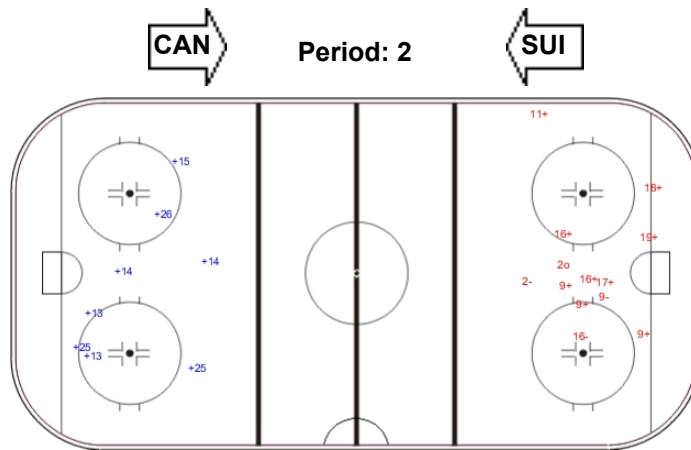

Shots by SUI

Goals (o): 2 SSG (+): 7
SSP (>): 0 SPG (-): 3

Shots by CAN

Goals (o): 1 SSG (+): 9
SSP (>): 0 SPG (-): 3

Shots by SUI

Goals (o): 0 SSG (+): 8
SSP (>): 0 SPG (-): 2

Shots by CAN

Goals (o): 0