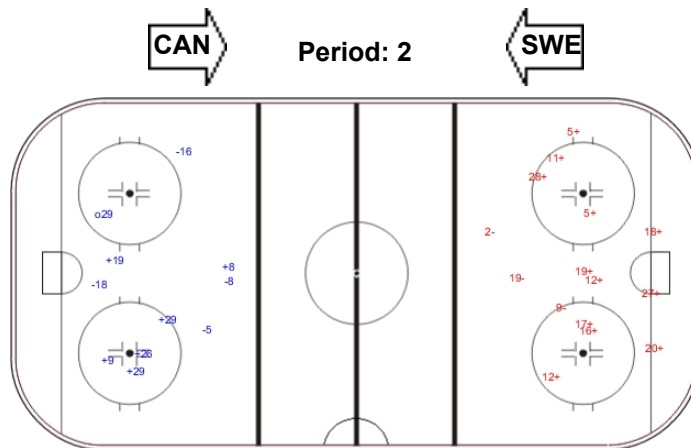

Shots by SWE

Goals (o): 1   SSG (+): 6
SSP (<): 0   SPG (-): 4

Shots by CAN

Goals (o): 0   SSG (+): 12
SSP (>): 0   SPG (-): 3