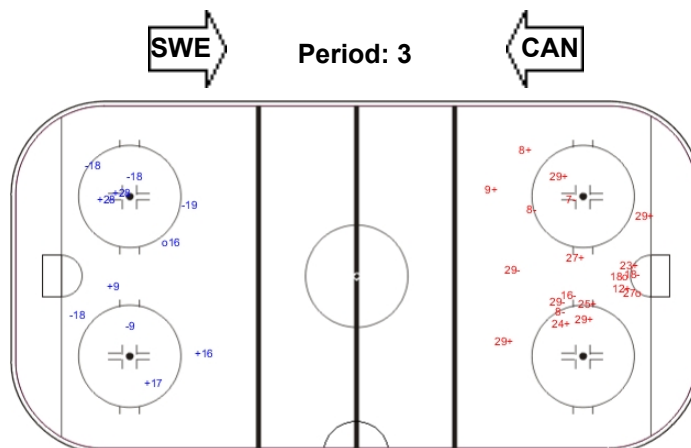

SHOT CHART

CAN - SWE

Shots by CAN

Goals (o): 1 SSG (+): 5
SSP (<): 0 SPG (-): 5

Shots by SWE

Goals (o): 2 SSG (+): 10
SSP (>): 0 SPG (-): 8

Shots by SWE

Goals (o): 1 SSG (+): 6
SSP (<): 0 SPG (-): 4

Shots by CAN

Goals (o): 0 SSG (+): 12
SSP (>): 0 SPG (-): 3

Shots by CAN

Goals (o): 1 SSG (+): 5
SSP (<): 0 SPG (-): 5

Shots by SWE

Goals (o): 2 SSG (+): 11
SSP (>): 0 SPG (-): 7

LEGEND					
ENG	Empty net goal	GK	Goalkeeper	SPG	Shots past goal
SSG	Shots saved by goalkeeper	SSP	Shots saved by player		