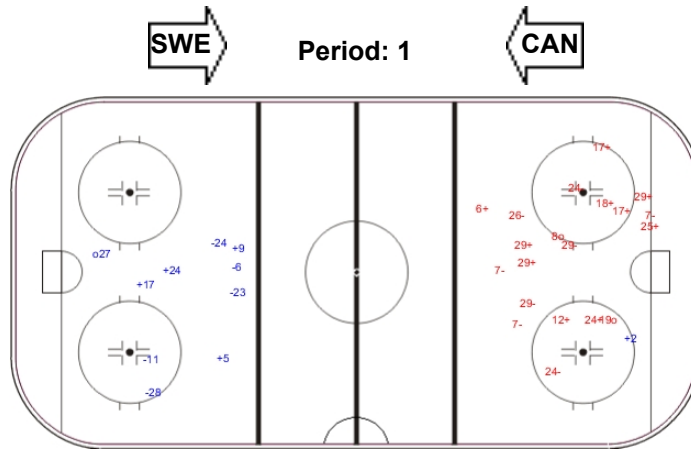

SHOT CHART

CAN - SWE

Shots by CAN

Goals (o): 1 SSG (+): 5
SSP (<): 0 SPG (-): 5

Shots by SWE

Goals (o): 2 SSG (+): 10
SSP (>): 0 SPG (-): 8

Shots by SWE

Goals (o): 1 SSG (+): 6
SSP (<): 0 SPG (-): 4