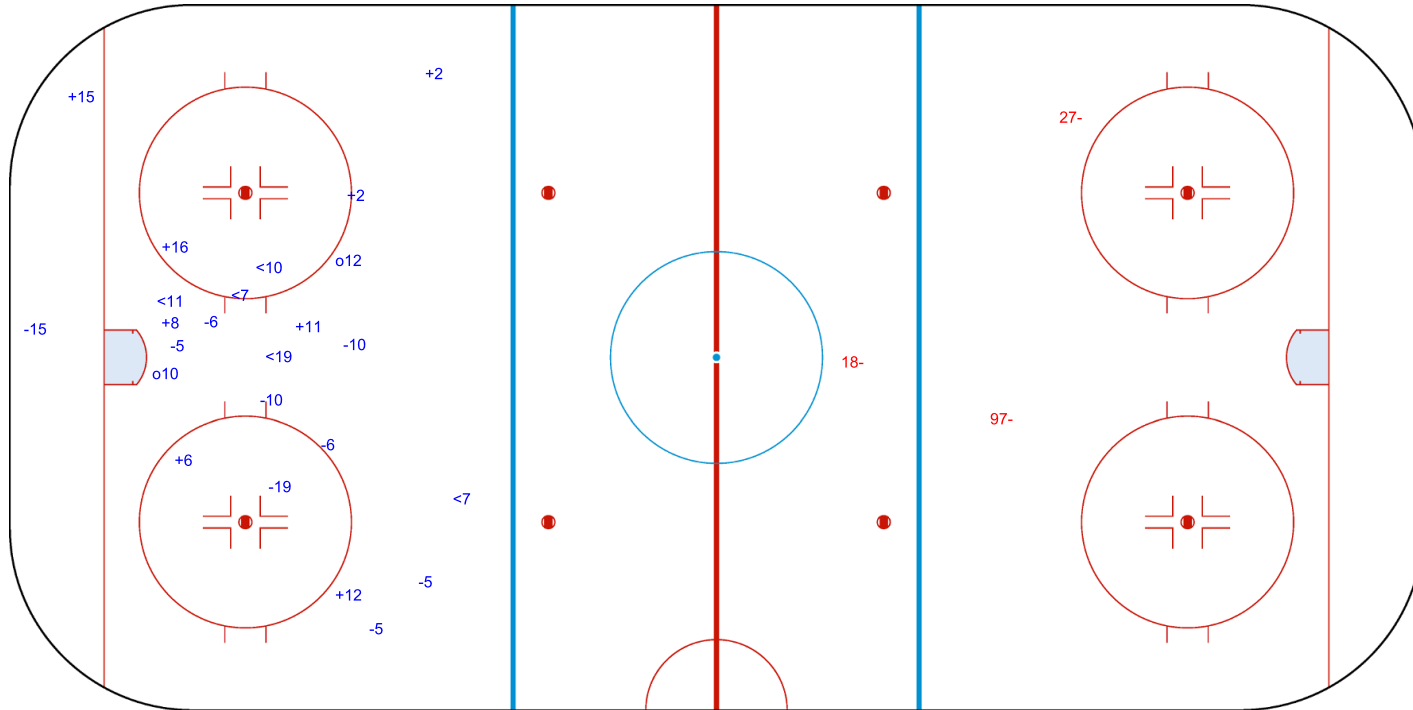

SHOT CHART
MGL - INA

Shots by MGL

Goals (o): 2 SSG (+): 8
SSP (<): 5 SPG (-): 9

GK 21 of INA

1st Period

Shots by INA

Goals (o): 0 SSG (+): 0
SSP (>): 0 SPG (-): 3

GK 30 of MGL