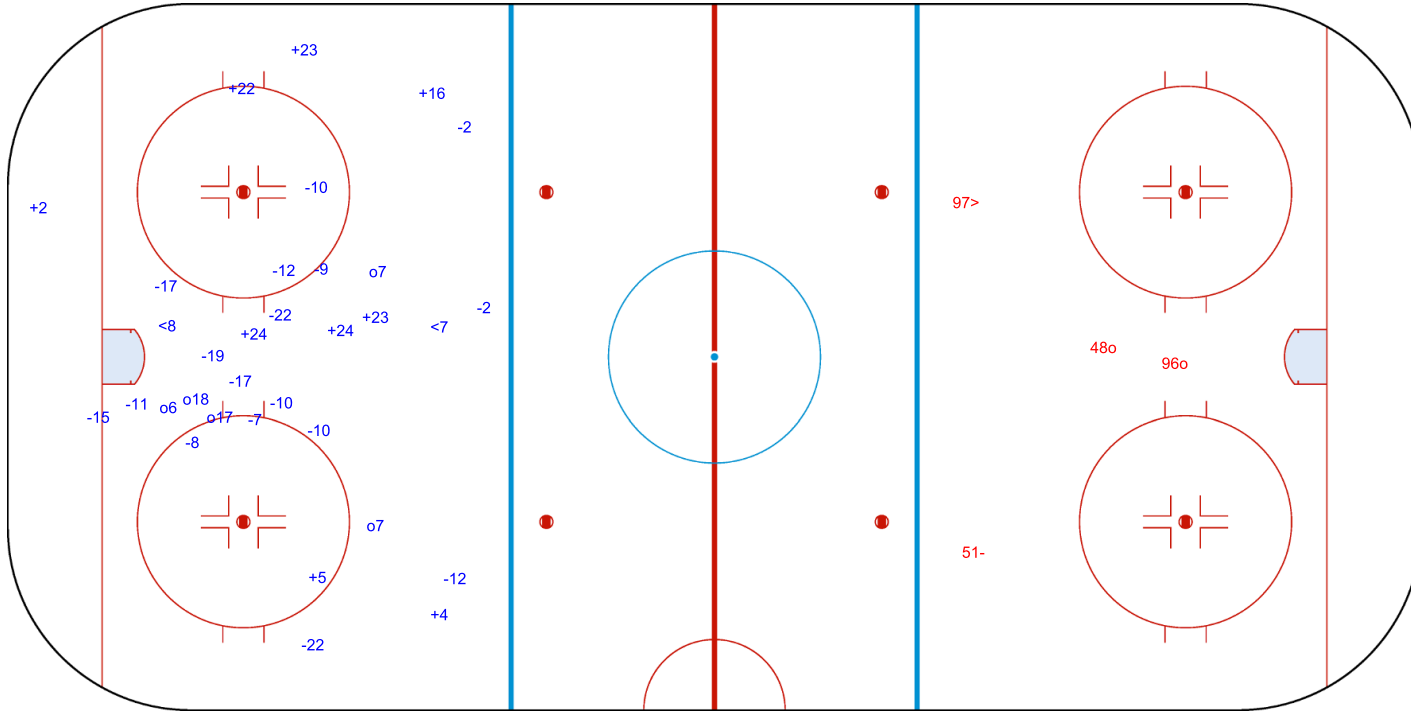

SHOT CHART
MGL - INA

Shots by MGL

Goals (o): 2 SSG (+): 8
SSP (<): 5 SPG (-): 9

GK 21 of INA

1st Period

Shots by INA

Goals (o): 0 SSG (+): 0
SSP (>): 0 SPG (-): 3

GK 30 of MGL

Shots by MGL

Goals (o): 5 SSG (+): 9
SSP (-): 2 SPG (-): 17

GK 21 of INA

INA → 3rd Period ← MGL

Shots by INA

Goals (o): 2 SSG (+): 0
SSP (>): 1 SPG (-): 1

GK 30 of MGL

Legend:	
GK	Goalkeeper
SPG	Shots past goal
SSG	Shots saved by goalkeeper
SSP	Shots saved by player