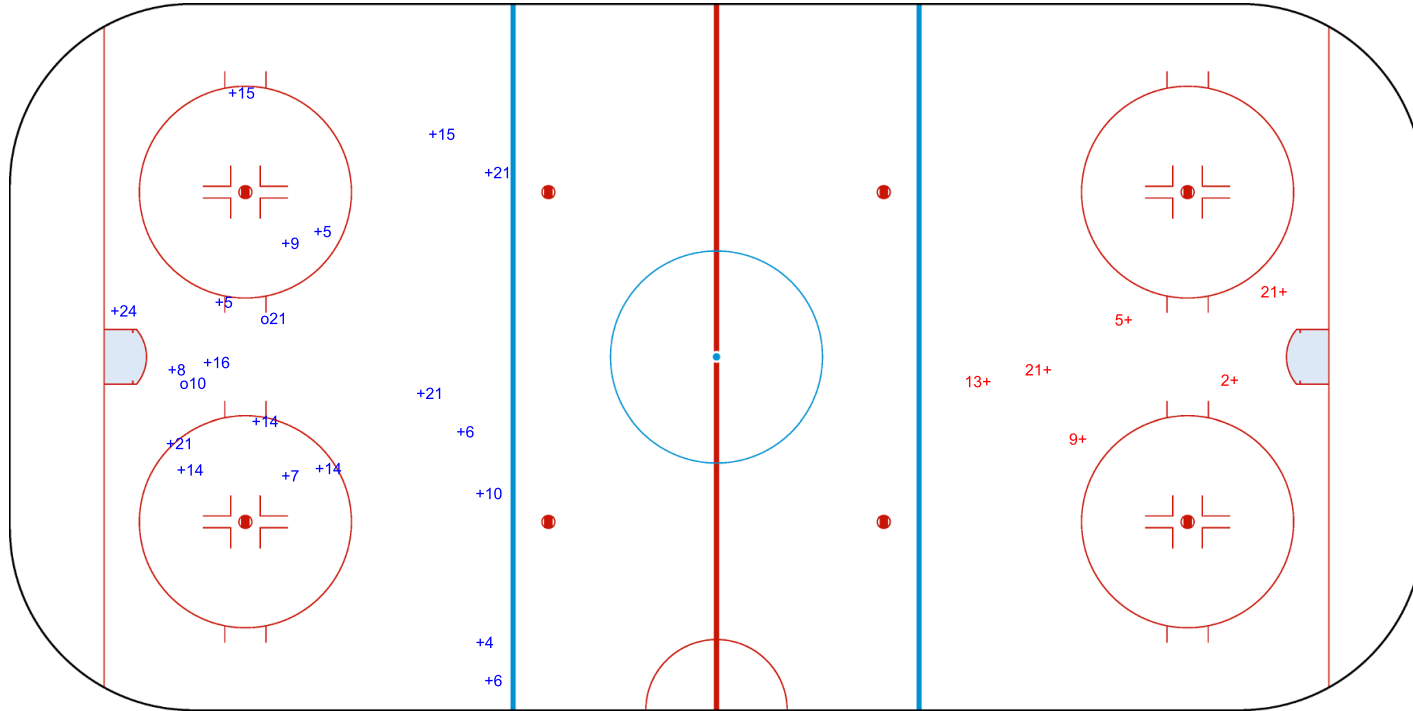

Goals (o): 2    SSG (+): 19  
 SSP (<): 0    SPG (-): 0

GK 20 of LUX

LUX → 2nd Period ← RSA

Shots by LUX

Goals (o): 0    SSG (+): 6  
 SSP (>): 0    SPG (-): 0

GK 1 of RSA

Shots by LUX  
 Goals (o): 0    SSG (+): 5  
 SSP (-): 0    SPG (-): 0