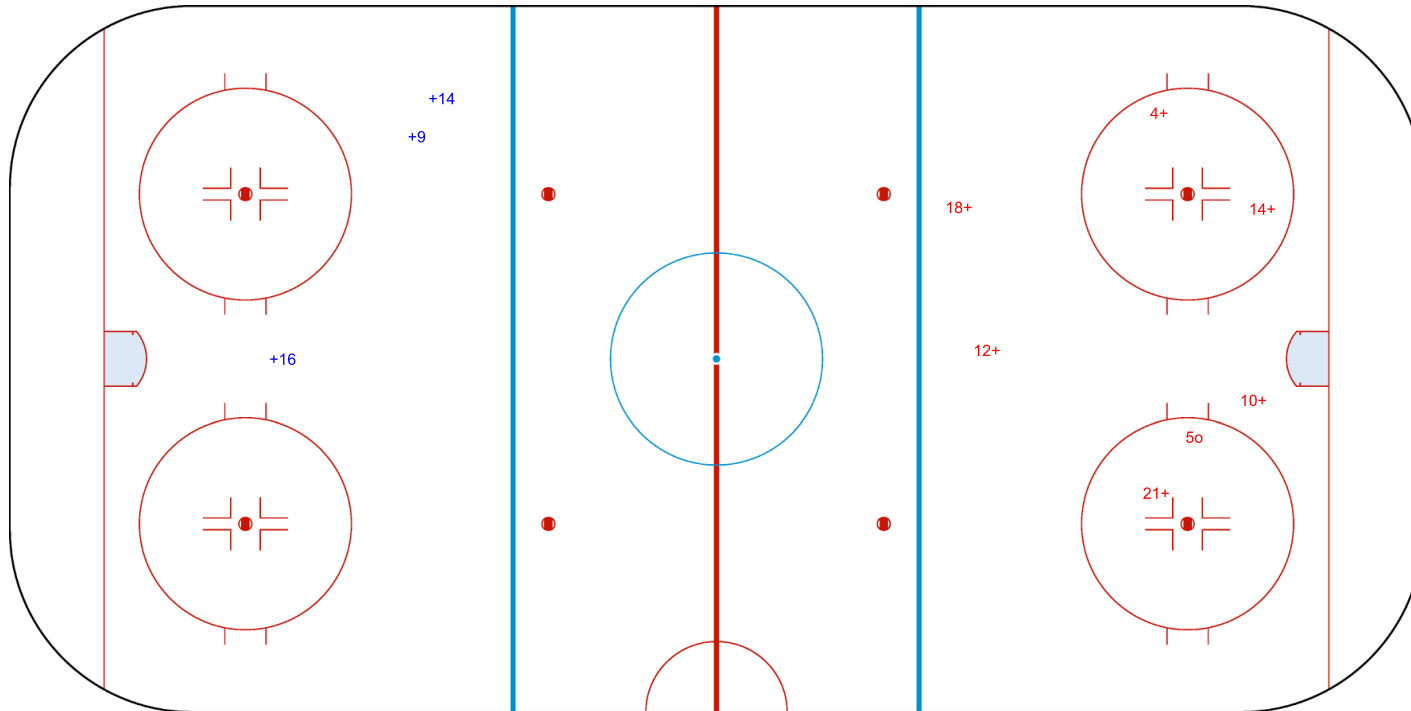

SHOT CHART  
RSA - LUX

Shots by LUX  
Goals (o): 0    SSG (+): 3  
SSP (<): 0    SPG (-): 0

GK 1 of RSA

1st Period

Shots by RSA  
Goals (o): 1    SSG (+): 6  
SSP (>): 0    SPG (-): 0

GK 20 of LUX

Shots by RSA