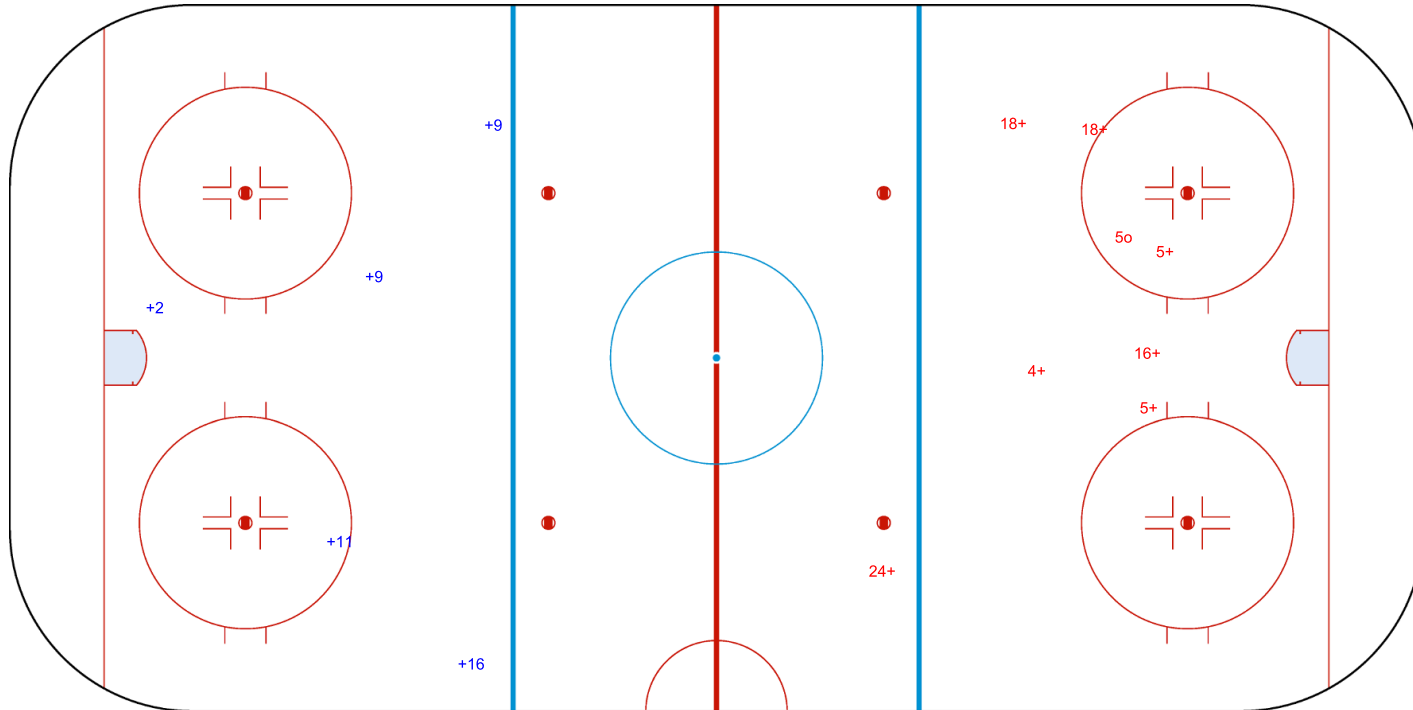

Shots by LUX
Goals (o): 0   SSG (+): 5
SSP (-): 0   SPG (-): 0

GK 1 of RSA

RSA →   3rd Period   ← **LUX**

Shots by RSA
Goals (o): 1   SSG (+): 7
SSP (>): 0   SPG (-): 0

GK 20 of LUX

Legend:					
GK	Goalkeeper	SPG	Shots past goal	SSG	Shots saved by goalkeeper
				SSP	Shots saved by player