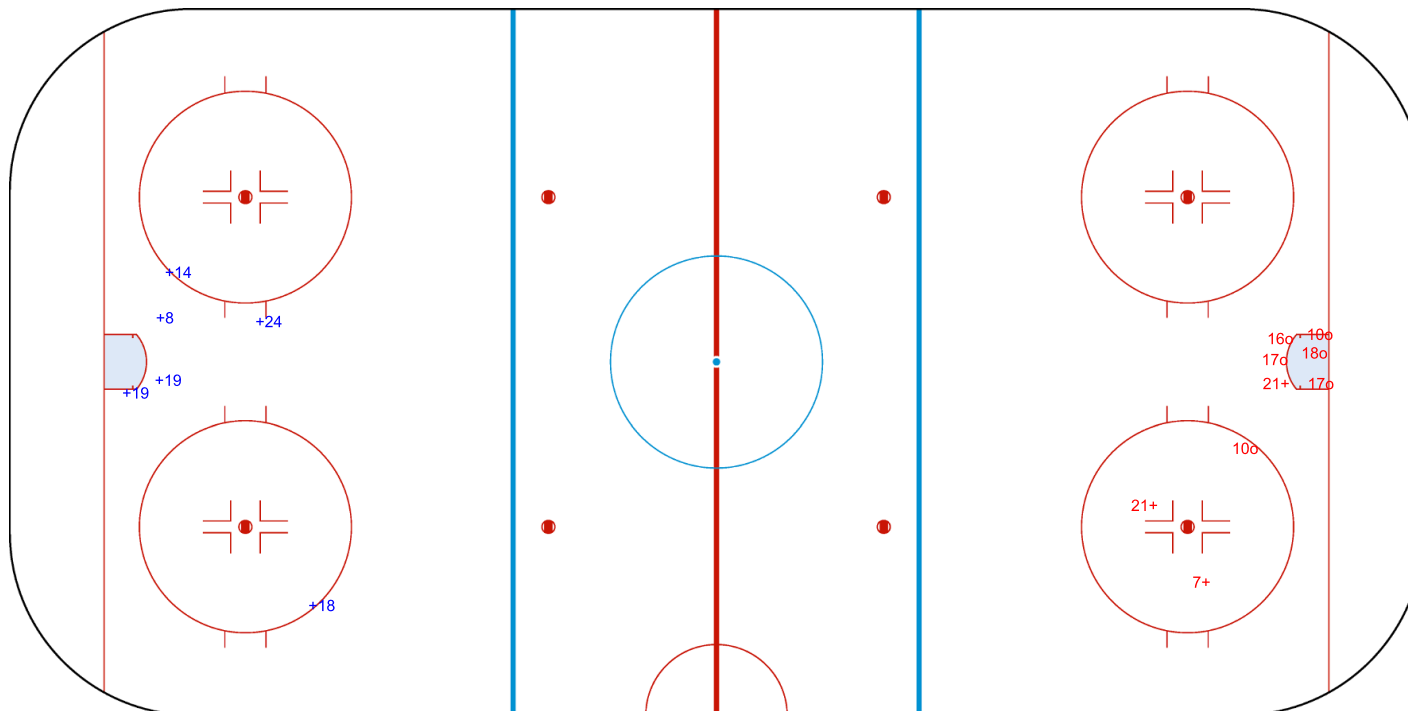

Shots by MAS

Goals (o): 0   SSG (+): 6
SSP (<): 0   SPG (-): 0

GK 1 of BIH

GK 20 of BIH

BIH → 3rd Period ← MAS

Shots by BIH

Goals (o): 6   SSG (+): 3
SSP (>): 0   SPG (-): 0

GK 1 of MAS

Legend:	GK Goalkeeper	SPG Shots past goal	SSG Shots saved by goalkeeper	SSP Shots saved by player