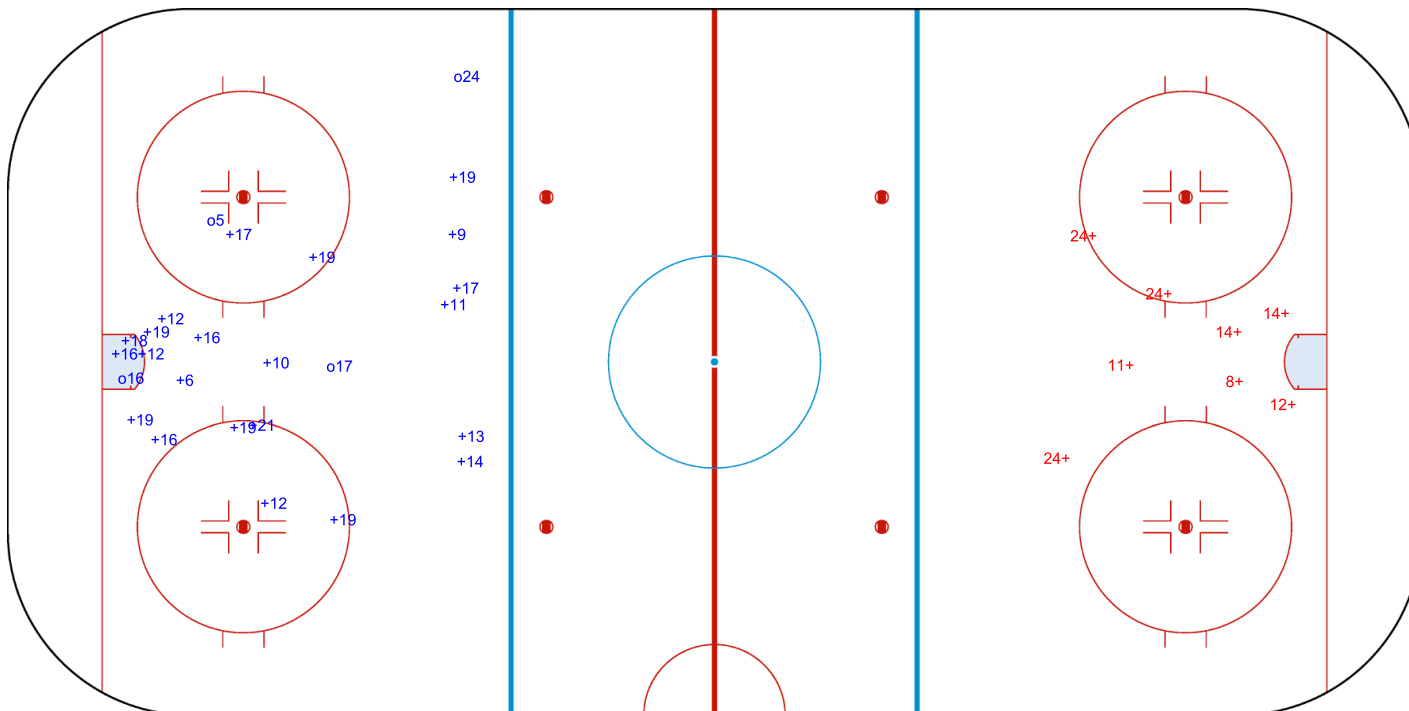

SHOT CHART  
 BIH - MAS

Shots by MAS  
 Goals (o): 1 SSG (+): 4  
 SSP (<): 0 SPG (-): 0

GK 20 of BIH

BIH → 1st Period ← MAS

Shots by BIH  
 Goals (o): 5 SSG (+): 7  
 SSP (>): 0 SPG (-): 0

GK 1 of MAS

Shots by BIH  
Goals (o): 4  
SSP (<): 0  
SSG (+): 22  
SPG (-): 0

GK 1 of MAS

MAS → 2nd Period ← BIH

Shots by MAS  
Goals (o): 0  
SSP (>): 0  
SSG (+): 8  
SPG (-): 0

GK 20 of BIH

Shots by MAS

Goals (o): 0    SSG (+): 6  
SSP (<): 0    SPG (-): 0

GK 1 of BIH

GK 20 of BIH