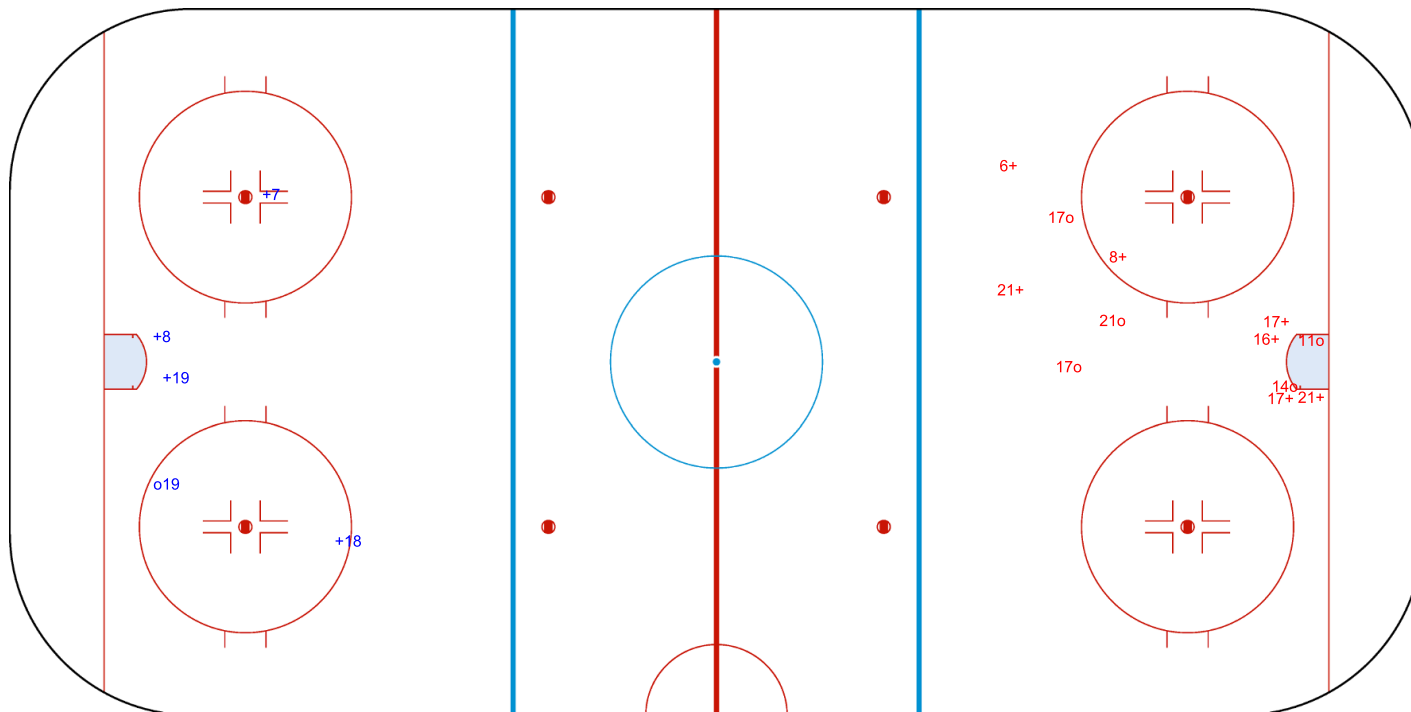

SHOT CHART  
 BIH - MAS

Shots by MAS  
 Goals (o): 1 SSG (+): 4  
 SSP (<): 0 SPG (-): 0

GK 20 of BIH

BIH → 1st Period ← MAS

Shots by BIH  
 Goals (o): 5 SSG (+): 7  
 SSP (>): 0 SPG (-): 0

GK 1 of MAS

Shots by BIH  
Goals (o): 4  
SSP (<): 0  
SSG (+): 22  
SPG (-): 0

GK 1 of MAS

MAS → 2nd Period ← BIH

Shots by MAS  
Goals (o): 0  
SSP (>): 0  
SSG (+): 8  
SPG (-): 0

GK 20 of BIH

Shots by MAS

Goals (o): 0    SSG (+): 6  
SSP (<): 0    SPG (-): 0

GK 1 of BIH

GK 20 of BIH