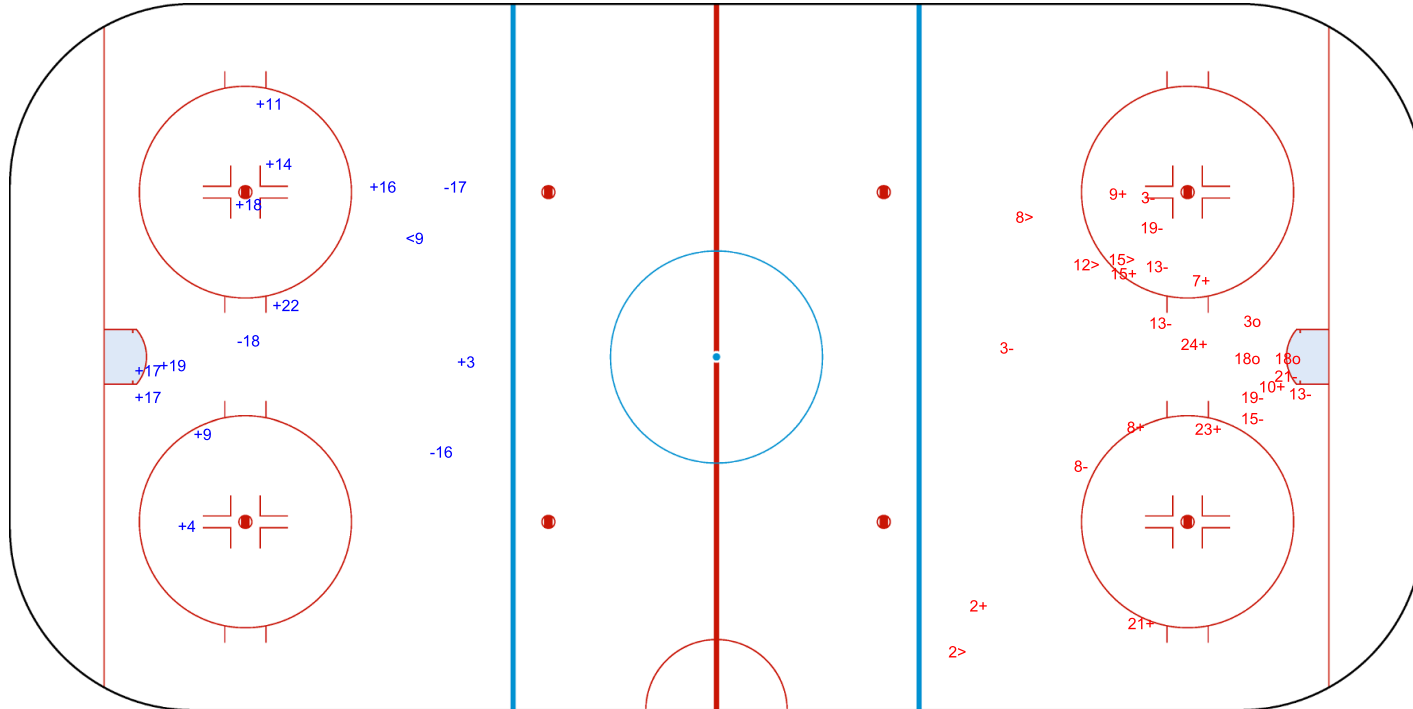

SHOT CHART
GBR - ROU

Shots by GBR
Goals (o): 4 SSG (+): 8
SSP (<): 3 SPG (-): 4

GK 20 of ROU

ROU → 1st Period ← GBR

Shots by ROU
Goals (o): 0 SSG (+): 9
SSP (>): 1 SPG (-): 1

GK 20 of GBR

Shots by ROU
Goals (o): 0
SSP (<): 1
SSG (+): 11
SPG (-): 3

GK 20 of GBR

GBR → 2nd Period ← ROU

Shots by GBR
Goals (o): 3
SSP (>): 4
SSG (+): 9
SPG (-): 10

GK 1 of ROU

GK 20 of ROU

Shots by GBR

Goals (o): 2 SSG (+): 13
SSP (-): 2 SPG (-): 5

GK 1 of ROU