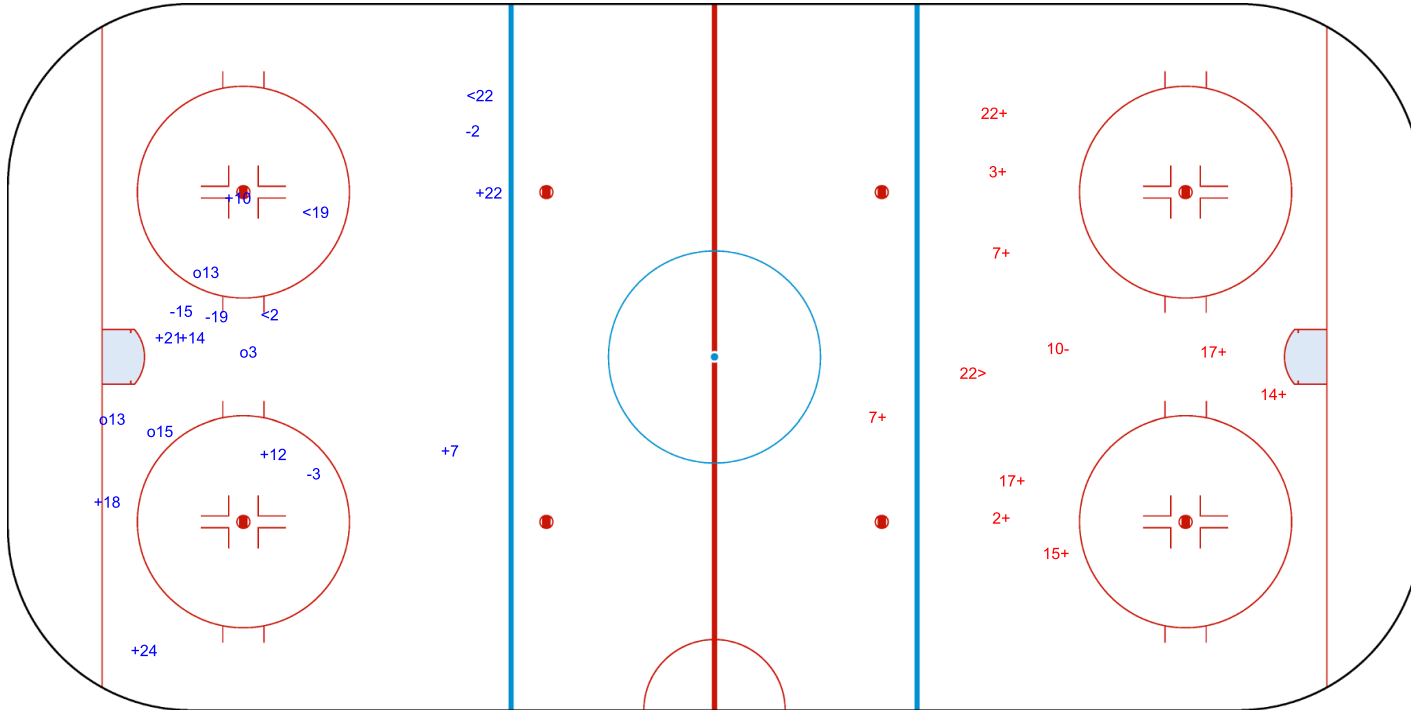

SHOT CHART
GBR - ROU

Shots by GBR
Goals (o): 4 SSG (+): 8
SSP (<): 3 SPG (-): 4

GK 20 of ROU

ROU → 1st Period ← GBR

Shots by ROU
Goals (o): 0 SSG (+): 9
SSP (>): 1 SPG (-): 1

GK 20 of GBR

Shots by ROU
Goals (o): 0
SSP (<): 1
SSG (+): 11
SPG (-): 3

GK 20 of GBR

GBR → 2nd Period ← ROU

Shots by GBR
Goals (o): 3
SSP (>): 4
SSG (+): 9
SPG (-): 10

GK 1 of ROU

GK 20 of ROU

Shots by GBR

Goals (o): 2 SSG (+): 13
SSP (-): 2 SPG (-): 5

GK 1 of ROU