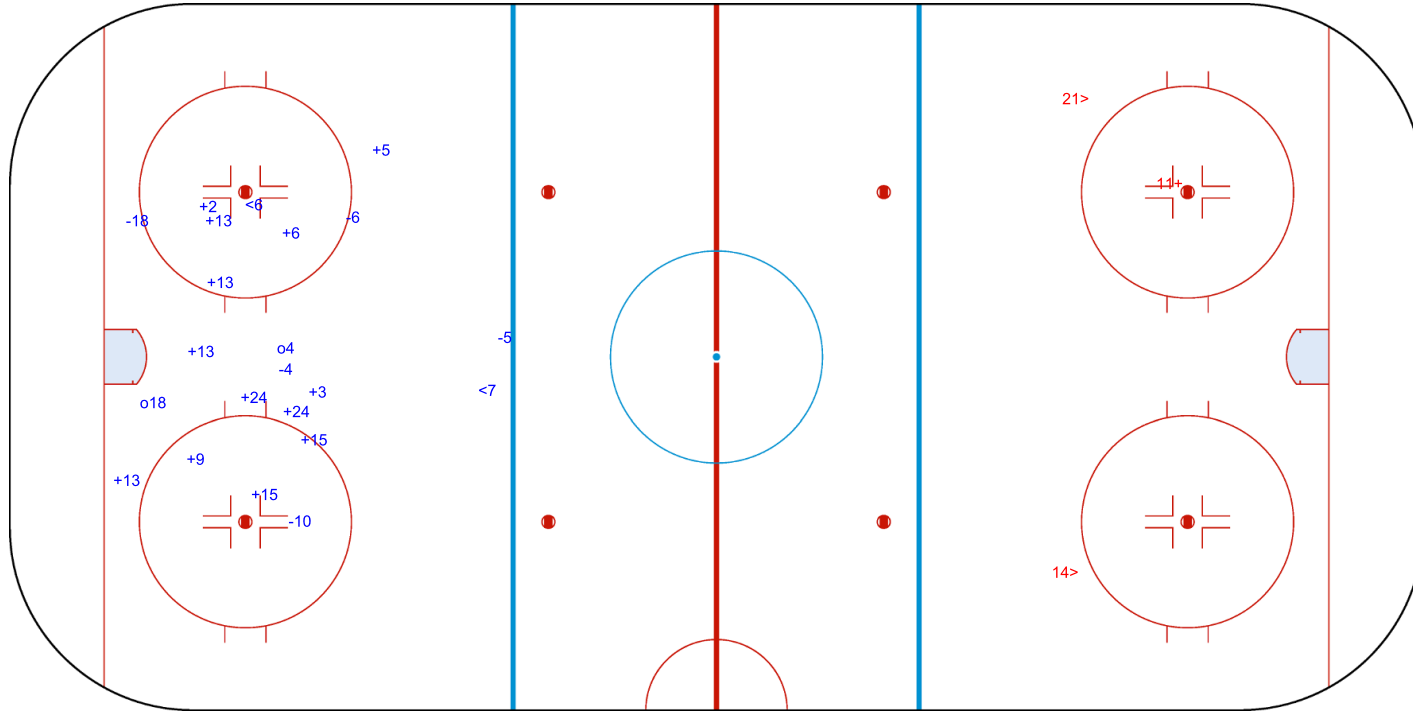

Shots by GBR

Goals (o): 2   SSG (+): 13
SSP (-): 2   SPG (-): 5

GK 1 of ROU

ROU → 3rd Period ← GBR

Shots by ROU

Goals (o): 0   SSG (+): 1
SSP (>): 2   SPG (-): 0

GK 20 of GBR

Legend:	
GK	Goalkeeper
SPG	Shots past goal
SSG	Shots saved by goalkeeper
SSP	Shots saved by player