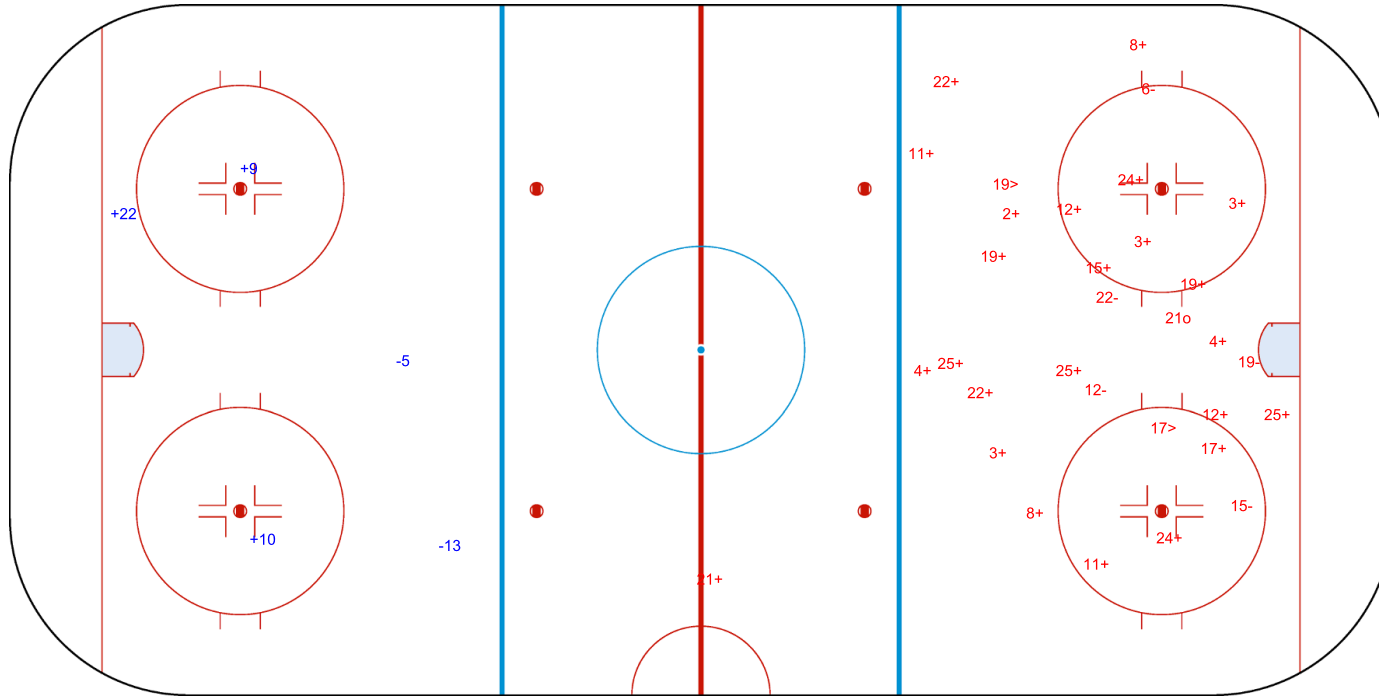

Poland
Krynica-Zdroj
ICE STADIUM

SAT 18 APR 2026
START TIME 19:30

IIHF ICE HOCKEY U18 WORLD CHAMPIONSHIP
DIVISION I, GROUP A

ROUND ROBIN, GAME 3

Shots by POL

Goals (o): 0   SSG (+): 3
SSP (<): 0   SPG (-): 2

GK 29 of SUI

2nd Period

Shots by SUI

Goals (o): 1   SSG (+): 24
SSP (>): 2   SPG (-): 5

GK 25 of POL