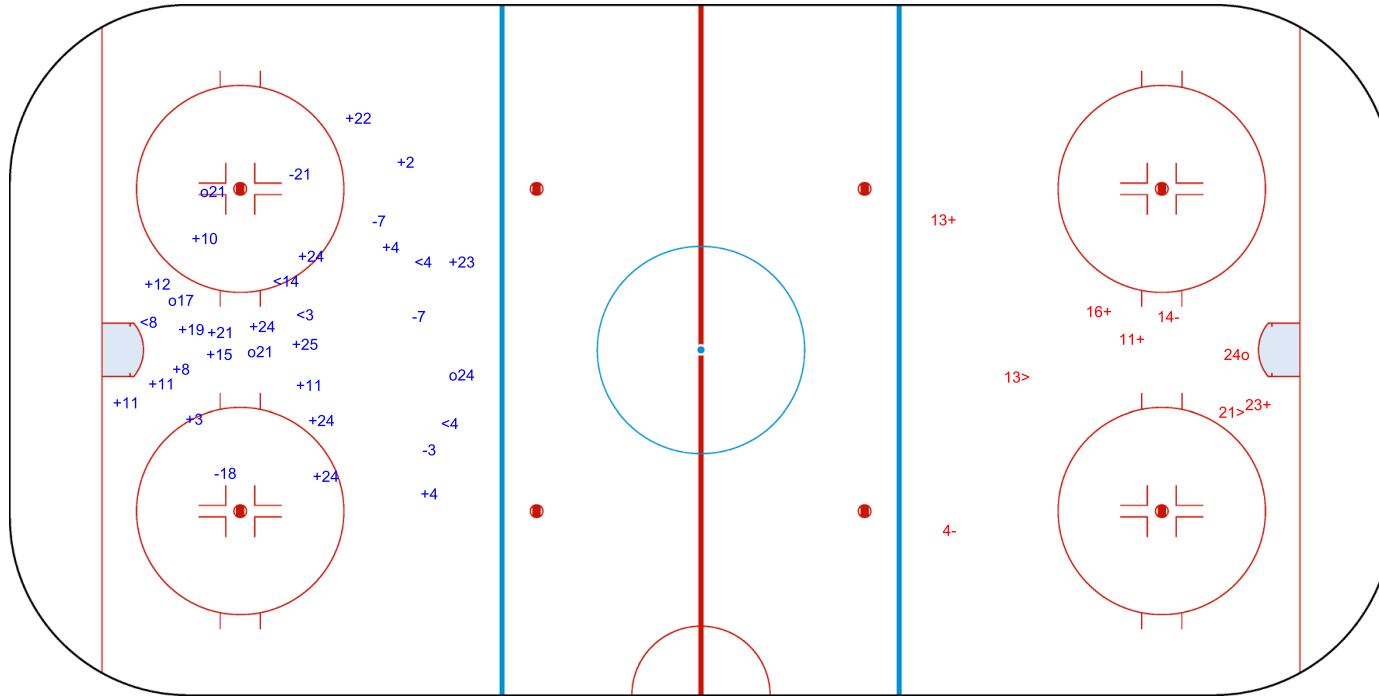

Poland
Krynica-Zdroj
ICE STADIUM

SAT 18 APR 2026
START TIME 19:30

IIHF ICE HOCKEY U18 WORLD CHAMPIONSHIP
DIVISION I, GROUP A

ROUND ROBIN, GAME 3

Shots by SUI
Goals (o): 4
SSP (<): 5
SSG (+): 20
SPG (-): 5

GK 25 of POL

POL → **3rd Period** ← **SUI**

Shots by POL
Goals (o): 1
SSP (>): 2
SSG (+): 4
SPG (-): 2

GK 29 of SUI

Legend:	
GK	Goalkeeper
SPG	Shots past goal
SSG	Shots saved by goalkeeper
SSP	Shots saved by player