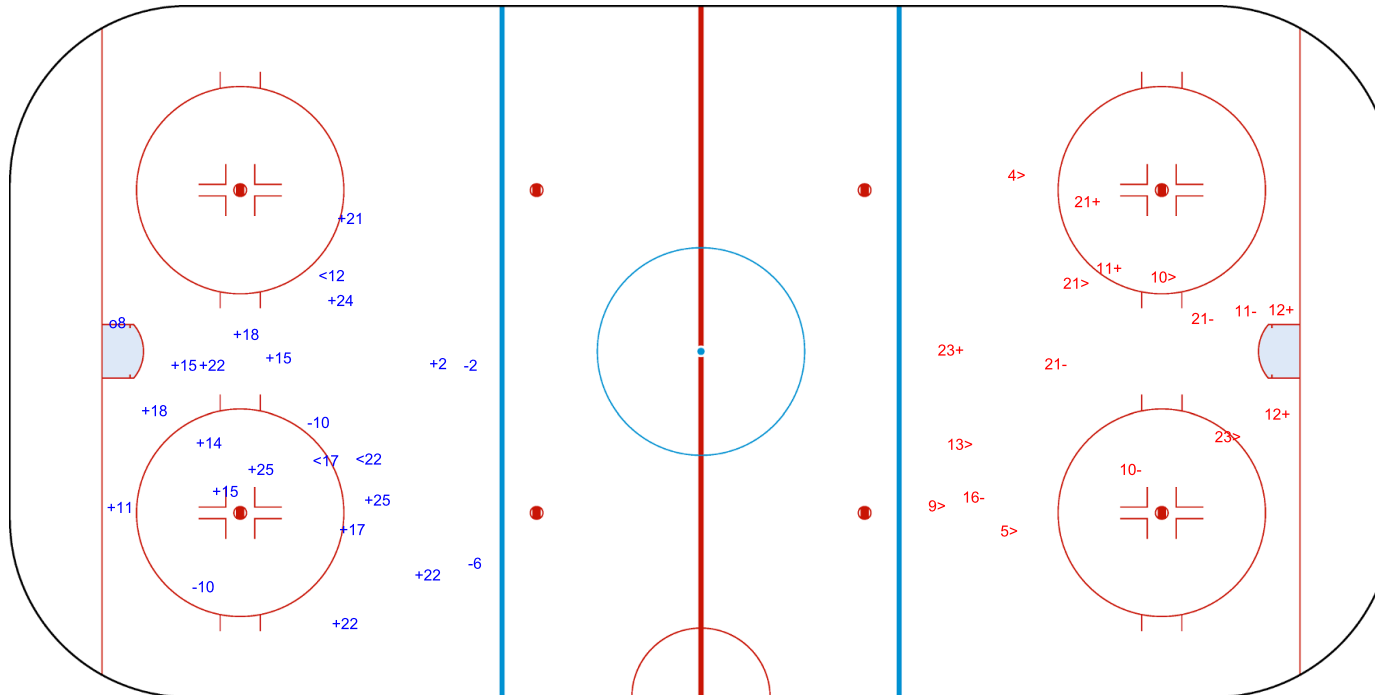

SHOT CHART
POL - SUI

1st Period

Shots by SUI
Goals (o): 1
SSP (<): 3
SSG (+): 16
SPG (-): 4

Shots by POL
Goals (o): 0
SSP (>): 7
SSG (+): 5
SPG (-): 5

ICE HOCKEY U18
WORLD
CHAMPIONSHIP
POLAND
Krynica-Zdrój
Division I - Group A

Poland
Krynica-Zdroj
ICE STADIUM

SAT 18 APR 2026
START TIME 19:30

IIHF ICE HOCKEY U18 WORLD CHAMPIONSHIP
DIVISION I, GROUP A

ROUND ROBIN, GAME 3

Shots by POL

Goals (o): 0 SSG (+): 3
SSP (<): 0 SPG (-): 2

GK 29 of SUI