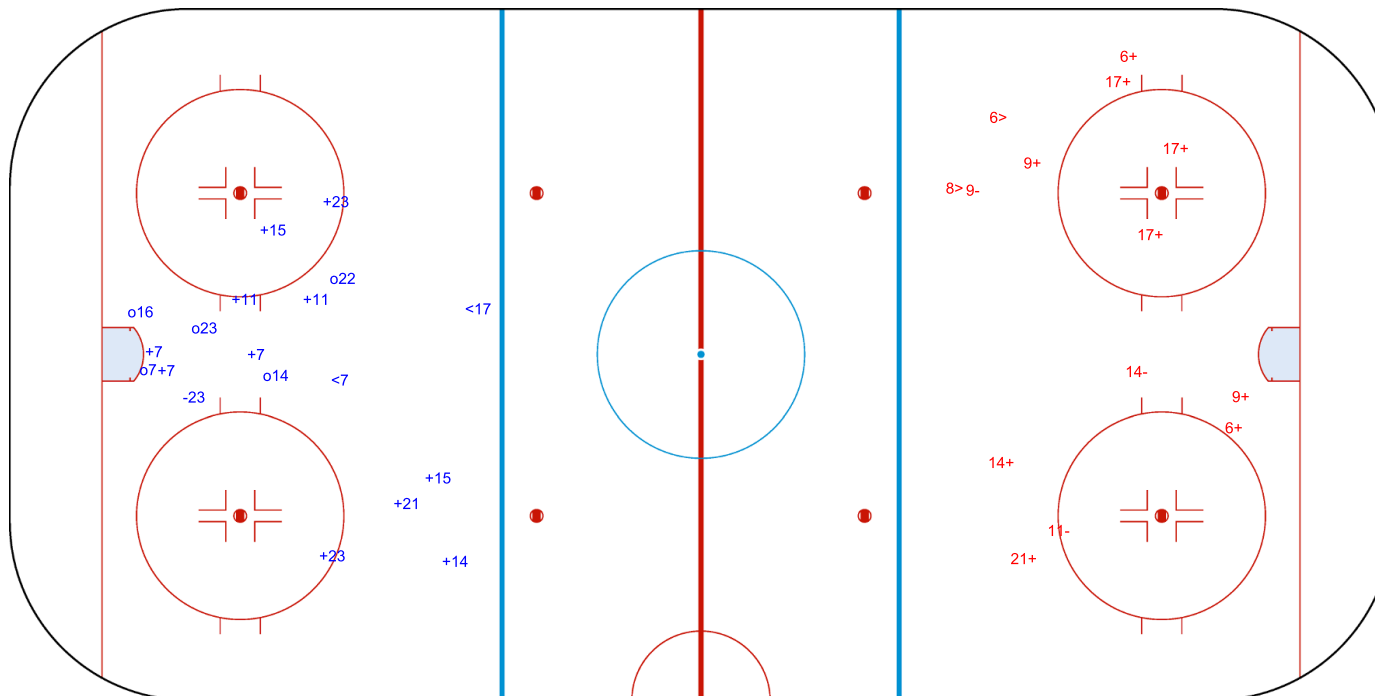

SHOT CHART

BEL - NZL

1st Period

Shots by NZL
Goals (o): 5 SSG (+): 11
SSP (-): 2 SPG (-): 1

Shots by BEL
Goals (o): 0 SSG (+): 9
SSP (>): 2 SPG (-): 3

GK 20 of BEL

GK 25 of BEL

GK 20 of NZL

Shots by BEL
Goals (o): 0
SSP (<): 1
SSG (+): 13
SPG (-): 4

GK 20 of NZL

NZL → 2nd Period ← BEL

Shots by NZL
Goals (o): 1
SSP (>): 3
SSG (+): 14
SPG (-): 2

GK 25 of BEL

Shots by NZL
Goals (o): 1
SSP (<): 4