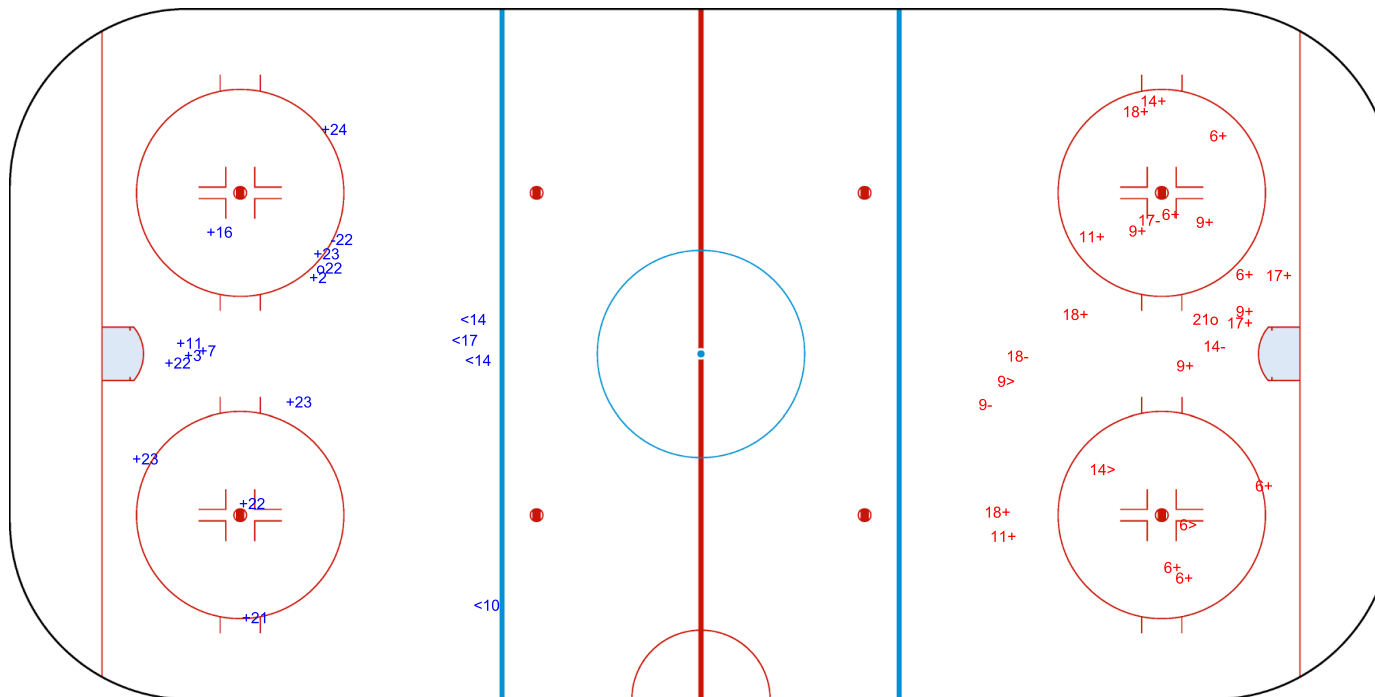

SSG (+): 12
SPG (-): 1

o22

GK 25 of BEL

3rd Period

Shots by BEL
Goals (o): 1
SSP (>): 3

SSG (+): 18
SPG (-): 4

o21

GK 20 of NZL