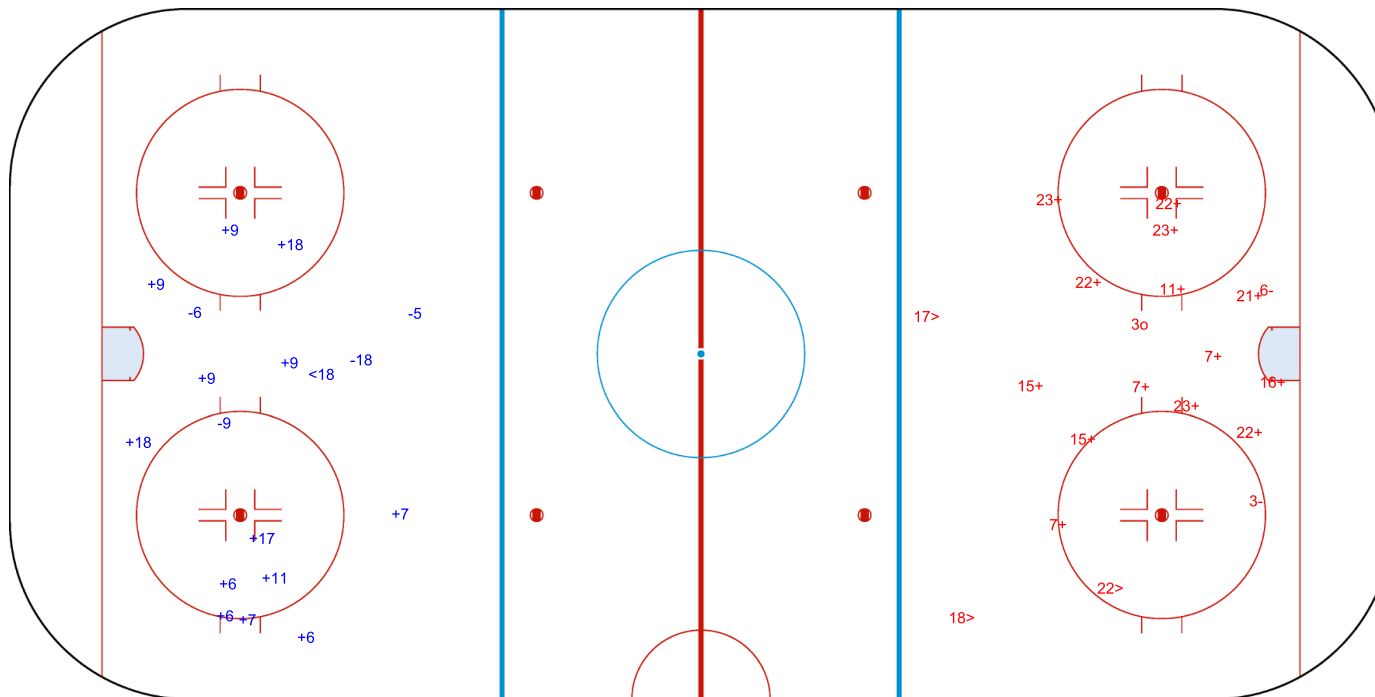

Shots by BEL
Goals (o): 0
SSP (<): 1
SSG (+): 13
SPG (-): 4

GK 20 of NZL

NZL → 2nd Period ← BEL

Shots by NZL
Goals (o): 1
SSP (>): 3
SSG (+): 14
SPG (-): 2

GK 25 of BEL

Shots by NZL
Goals (o): 1
SSP (<): 4