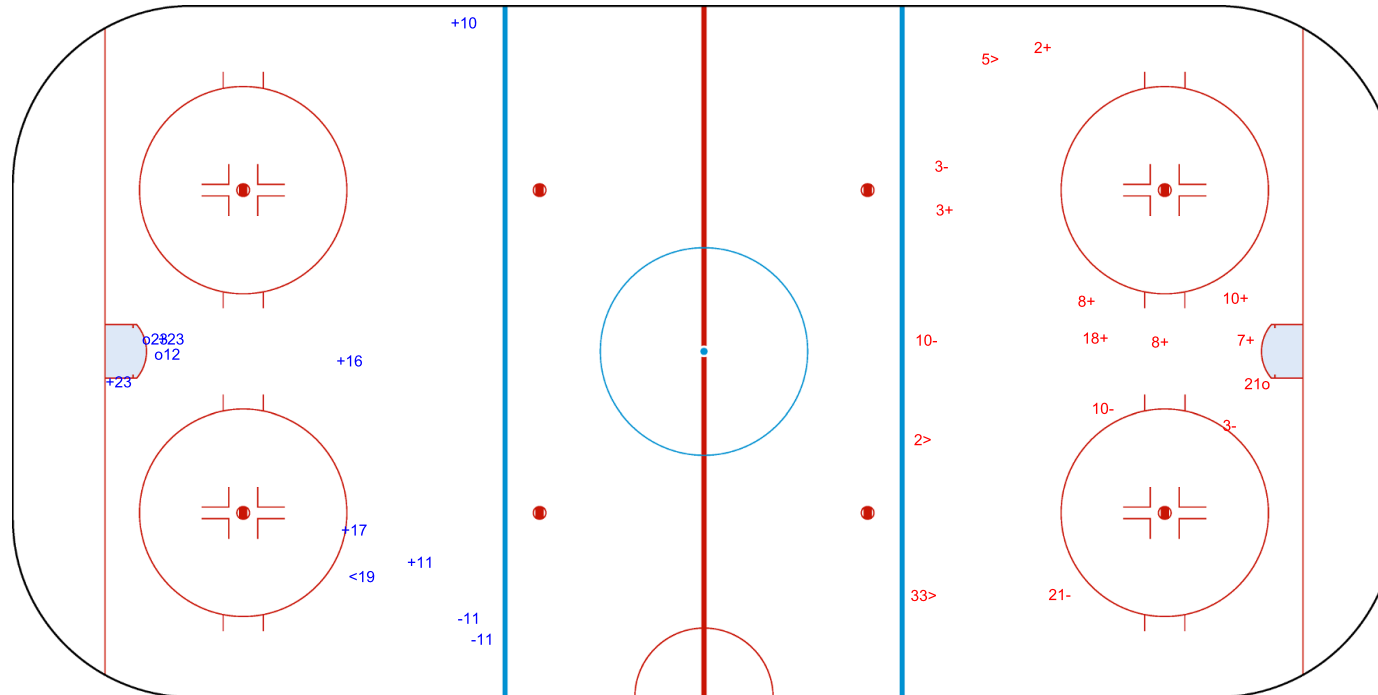

SHOT CHART
LTU - MEX

Shots by MEX
Goals (o): 2
SSP (<): 1
SSG (+): 6
SPG (-): 2

GK 25 of LTU

LTU → 1st Period ← MEX

Shots by LTU
Goals (o): 1
SSP (>): 3
SSG (+): 7
SPG (-): 5

GK 25 of MEX

Shots by LTU

Goals (o): 1 SSG (+): 8
SSP (<): 5 SPG (-): 3

GK 25 of MEX

2nd Period

Shots by MEX

Goals (o): 0 SSG (+): 14
SSP (>): 6 SPG (-): 5

GK 25 of LTU

Shots by MEX

Goals (o): 0 SSG (+): 11
SSP (-): 3 SPG (-): 1

GK 25 of LTU