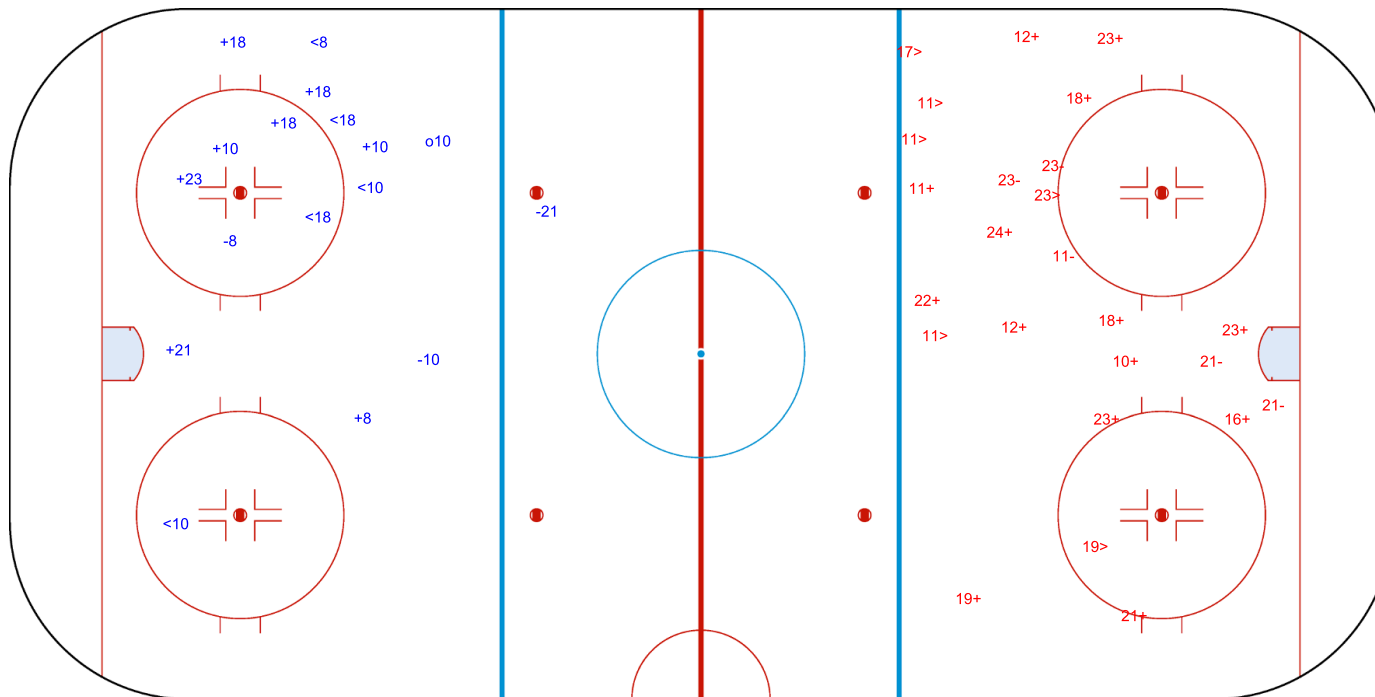

SHOT CHART
LTU - MEX

Shots by MEX
Goals (o): 2
SSP (<): 1
SSG (+): 6
SPG (-): 2

GK 25 of LTU

LTU → 1st Period ← MEX

Shots by LTU
Goals (o): 1
SSP (>): 3
SSG (+): 7
SPG (-): 5

GK 25 of MEX

Shots by LTU

Goals (o): 1 SSG (+): 8
SSP (<): 5 SPG (-): 3

GK 25 of MEX

2nd Period

Shots by MEX

Goals (o): 0 SSG (+): 14
SSP (>): 6 SPG (-): 5

GK 25 of LTU

Shots by MEX

Goals (o): 0 SSG (+): 11
SSP (-): 3 SPG (-): 1

GK 25 of LTU

3rd Period

Shots by LTU

Goals (o): 2 SSG (+): 2
SSP (-): 6 SPG (-): 9

GK 25 of MEX

Legend:	
GK	Goalkeeper
SPG	Shots past goal
SSG	Shots saved by goalkeeper
SSP	Shots saved by player