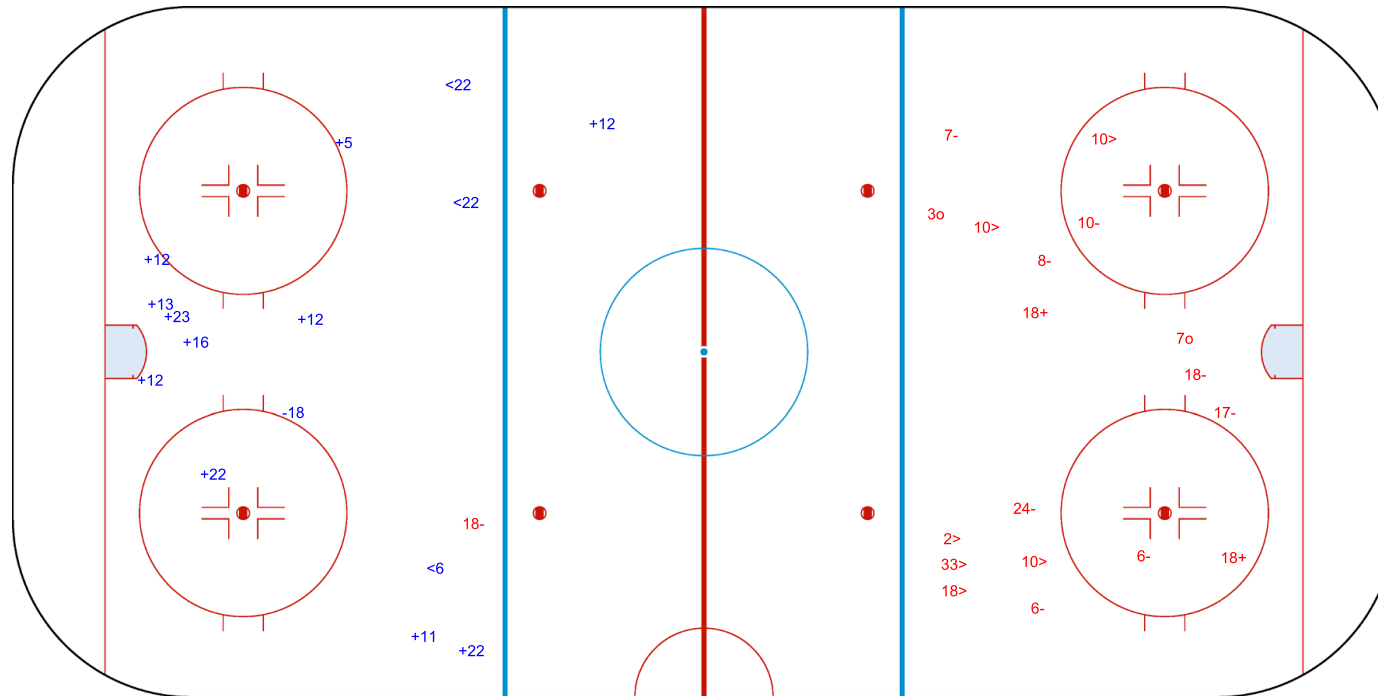

3rd Period

Shots by LTU

Goals (o): 2 SSG (+): 2
SSP (-): 6 SPG (-): 9

GK 25 of MEX

Legend:	
GK	Goalkeeper
SPG	Shots past goal
SSG	Shots saved by goalkeeper
SSP	Shots saved by player