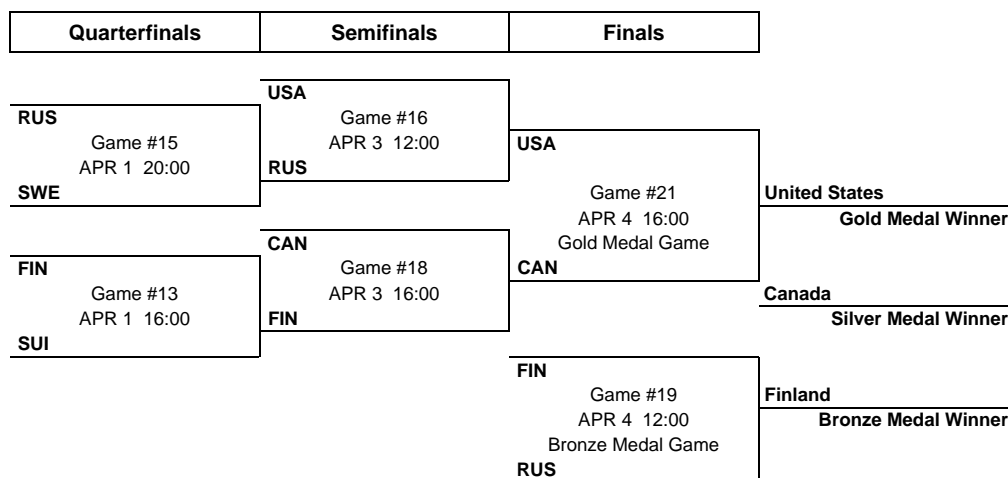

TOURNAMENT PROGRESS

As of SAT 4 APR 2015

Final Ranking		
Gold	USA	United States
Silver	CAN	Canada
Bronze	FIN	Finland
4	RUS	Russia
5	SWE	Sweden
6	SUI	Switzerland
7	JPN	Japan
8	GER	Germany

Game	Round	Date	Time	Teams	Results	1	2	3	OT	GWS	Venue
13	QF	WED 1 APR	16:00 GMT+2	FIN - SUI	3 - 0	1 - 0	0 - 0	2 - 0			Malmö Isstadion
15	QF	WED 1 APR	20:00 GMT+2	RUS - SWE	2 - 1	0 - 0	0 - 1	2 - 0			Malmö Isstadion
16	SF	FRI 3 APR	12:00 GMT+2	USA - RUS	13 - 1	4 - 1	6 - 0	3 - 0			Malmö Isstadion
18	SF	FRI 3 APR	16:00 GMT+2	CAN - FIN	3 - 0	1 - 0	0 - 0	2 - 0			Malmö Isstadion
19	BMG	SAT 4 APR	12:00 GMT+2	FIN - RUS	4 - 1	2 - 0	1 - 0	1 - 1			Malmö Isstadion
21	GMG	SAT 4 APR	16:00 GMT+2	USA - CAN	7 - 5	4 - 2	1 - 3	2 - 0			Malmö Isstadion

LEGEND

1	1st period	2	2nd period	3	3rd period	BMG	Bronze medal game
GMG	Gold medal game	GWS	Game winning shot	OT	Overtime	QF	Quarterfinals
SF	Semifinals						