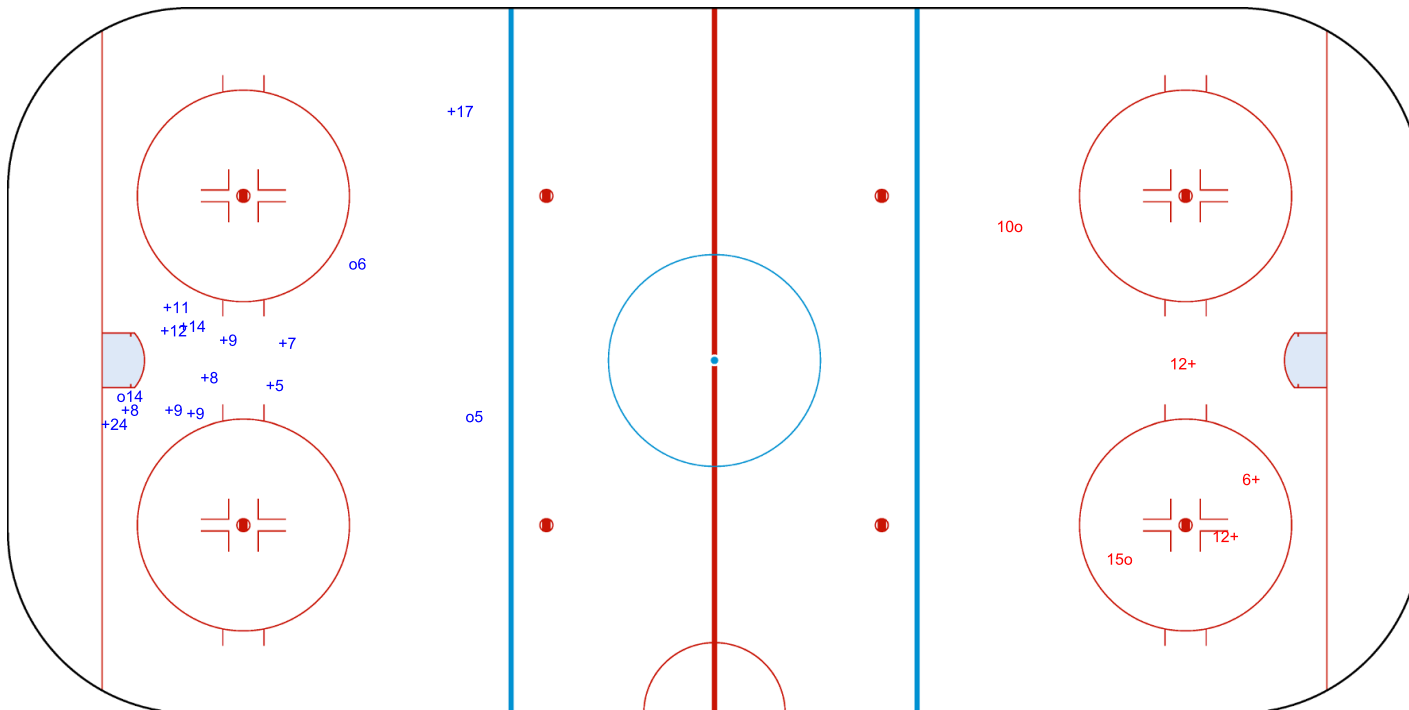

SHOT CHART
CHN - GBR

Shots by CHN
Goals (o): 3
SSP (<): 0
SSG (+): 12
SPG (-): 0

GK 25 of GBR

GBR → 1st Period ← CHN

Shots by GBR
Goals (o): 2
SSP (>): 0
SSG (+): 3
SPG (-): 0

GK 20 of CHN

Shots by GBR

Goals (o): 0 SSG (+): 10

SSP (<): 0 SPG (-): 0

GK 20 of CHN

2nd Period

Shots by CHN

Goals (o): 1 SSG (+): 4

SSP (>): 0 SPG (-): 0

GK 25 of GBR

Shots by CHN