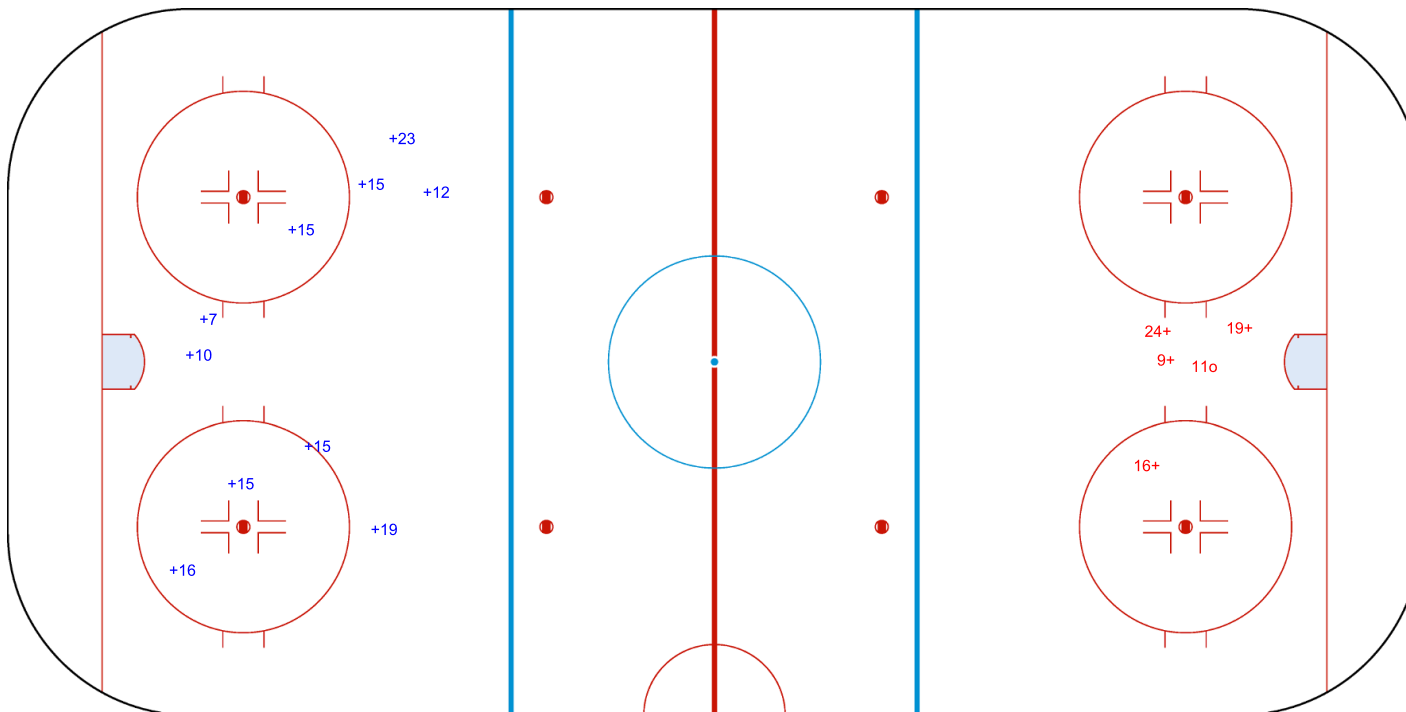

SHOT CHART
CHN - GBR

Shots by CHN
Goals (o): 3
SSP (<): 0
SSG (+): 12
SPG (-): 0

GK 25 of GBR

GBR → 1st Period ← CHN

Shots by GBR
Goals (o): 2
SSP (>): 0
SSG (+): 3
SPG (-): 0

GK 20 of CHN

Shots by GBR

Goals (o): 0 SSG (+): 10

SSP (<): 0 SPG (-): 0

GK 20 of CHN

2nd Period

Shots by CHN

Goals (o): 1 SSG (+): 4

SSP (>): 0 SPG (-): 0

GK 25 of GBR

Shots by CHN