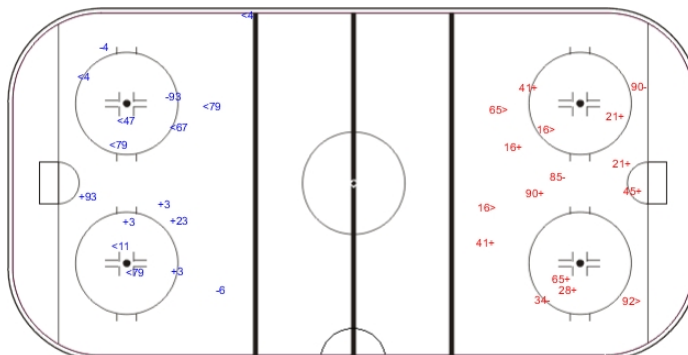

Shots by SWE

Goals (o): 1    SSG (+): 12  
SSP (-): 10    SPG (-): 9

Shots by SUI

Goals (o): 1    SSG (+): 7  
SSP (-): 2    SPG (-): 3

Shots by SWE

Goals (o): 0    SSG (+): 8  
SSP (-): 8    SPG (-): 4

Shots by SWE

Goals (o): 0

SSG (+): 5

SSP (<): 8

SPG (-): 3

GK 63 of SUI

Overtime

Shots by SUI

Goals (o): 0