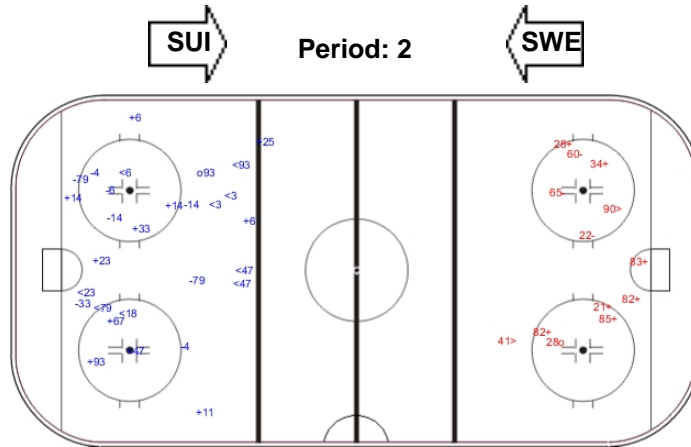

Shots by SWE

Goals (o): 1   SSG (+): 12
SSP (-): 10   SPG (-): 9

Shots by SUI

Goals (o): 1   SSG (+): 7
SSP (-): 2   SPG (-): 3