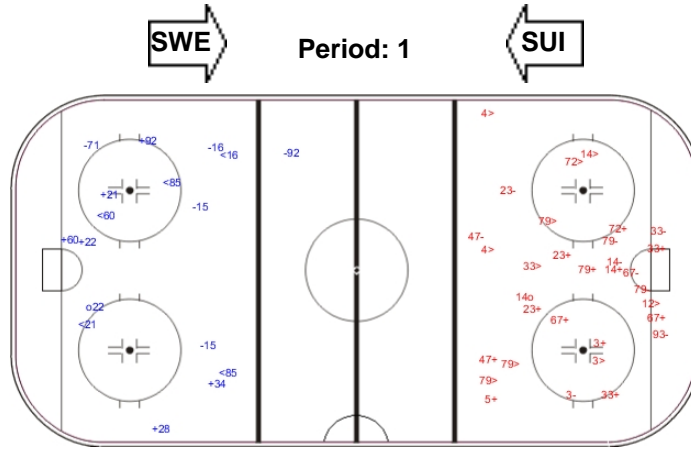

# SHOT CHART

## SWE - SUI

Shots by SUI

Goals (o): 1    SSG (+): 6  
SSP (-): 5    SPG (-): 5

Shots by SWE

Goals (o): 1    SSG (+): 10  
SSP (-): 10    SPG (-): 8

Shots by SUI

Goals (o): 0    SSG (+): 3  
SSP (-): 0    SPG (-): 4