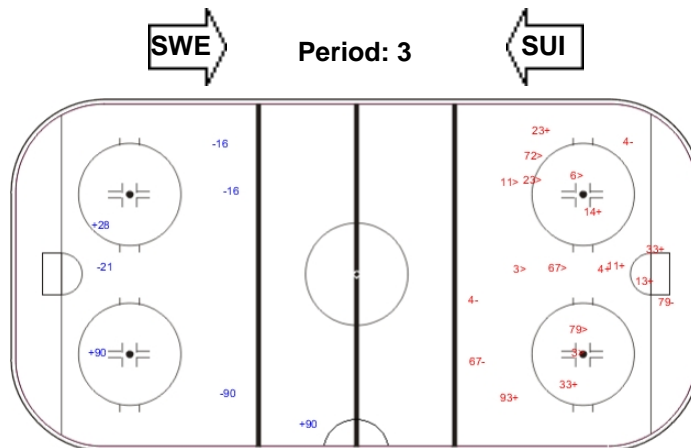

## SWE - SUI

Shots by SUI

Goals (o): 1    SSG (+): 6  
SSP (-): 5    SPG (-): 5

Shots by SWE

Goals (o): 1    SSG (+): 10  
SSP (-): 10    SPG (-): 8

Shots by SUI

Goals (o): 0    SSG (+): 3  
SSP (-): 0    SPG (-): 4

Shots by SWE

Goals (o): 1    SSG (+): 12  
SSP (-): 10    SPG (-): 9

Shots by SUI

Goals (o): 1    SSG (+): 7  
SSP (-): 2    SPG (-): 3

Shots by SWE

Goals (o): 0    SSG (+): 8  
SSP (-): 8    SPG (-): 4

Shots by SWE