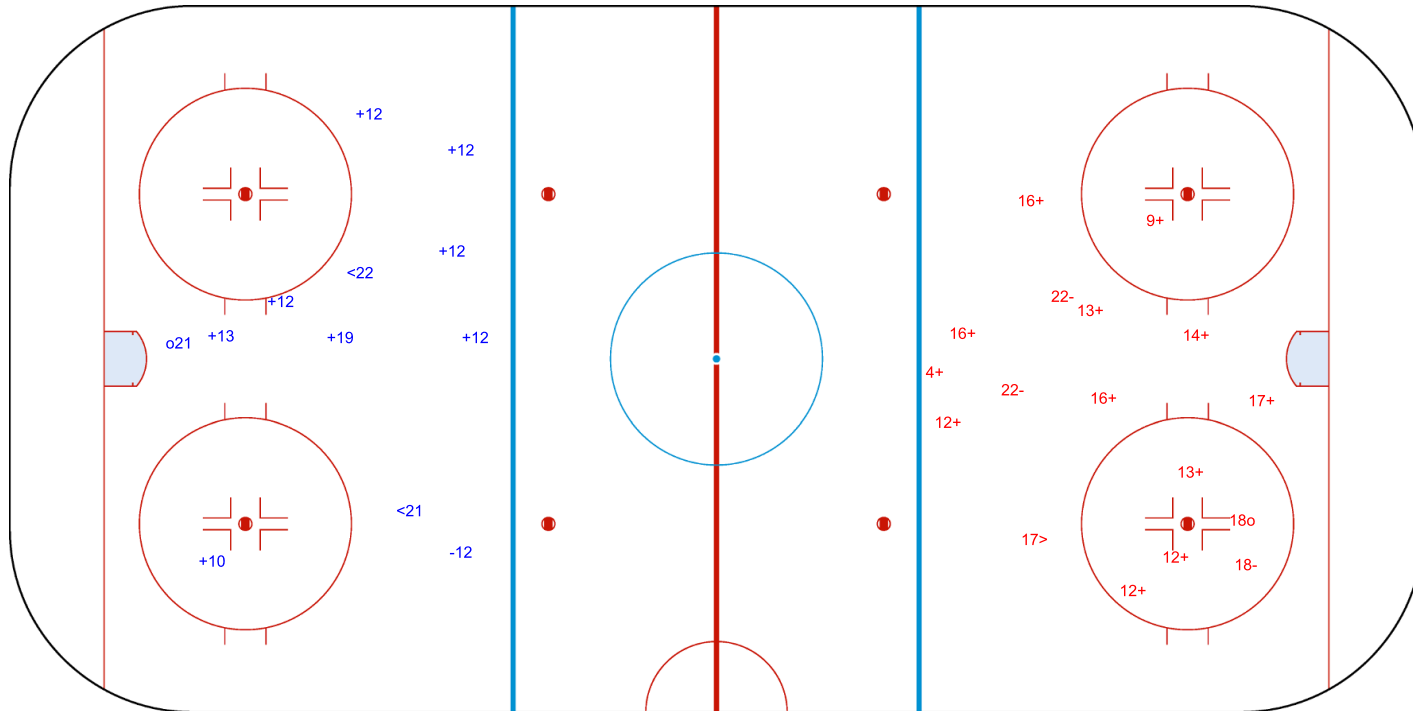

SHOT CHART
 AUS - TPE

Shots by TPE
 Goals (o): 1 SSG (+): 8
 SSP (<): 2 SPG (-): 1

GK 1 of AUS

1st Period

Shots by AUS
 Goals (o): 1 SSG (+): 12
 SSP (>): 1 SPG (-): 3

GK 20 of TPE

Shots by AUS

Goals (o): 4 SSG (+): 18
 SSP (<): 0 SPG (-): 2

GK 20 of TPE

TPE → **2nd Period** ← **AUS**

Shots by TPE

Goals (o): 0 SSG (+): 7
 SSP (>): 0 SPG (-): 2

GK 1 of AUS

Shots by TPE
 Goals (o): 2 SSG (+): 4
 SSP (-): 3 SPG (-): 3

GK 1 of AUS

AUS → 3rd Period ← **TPE**