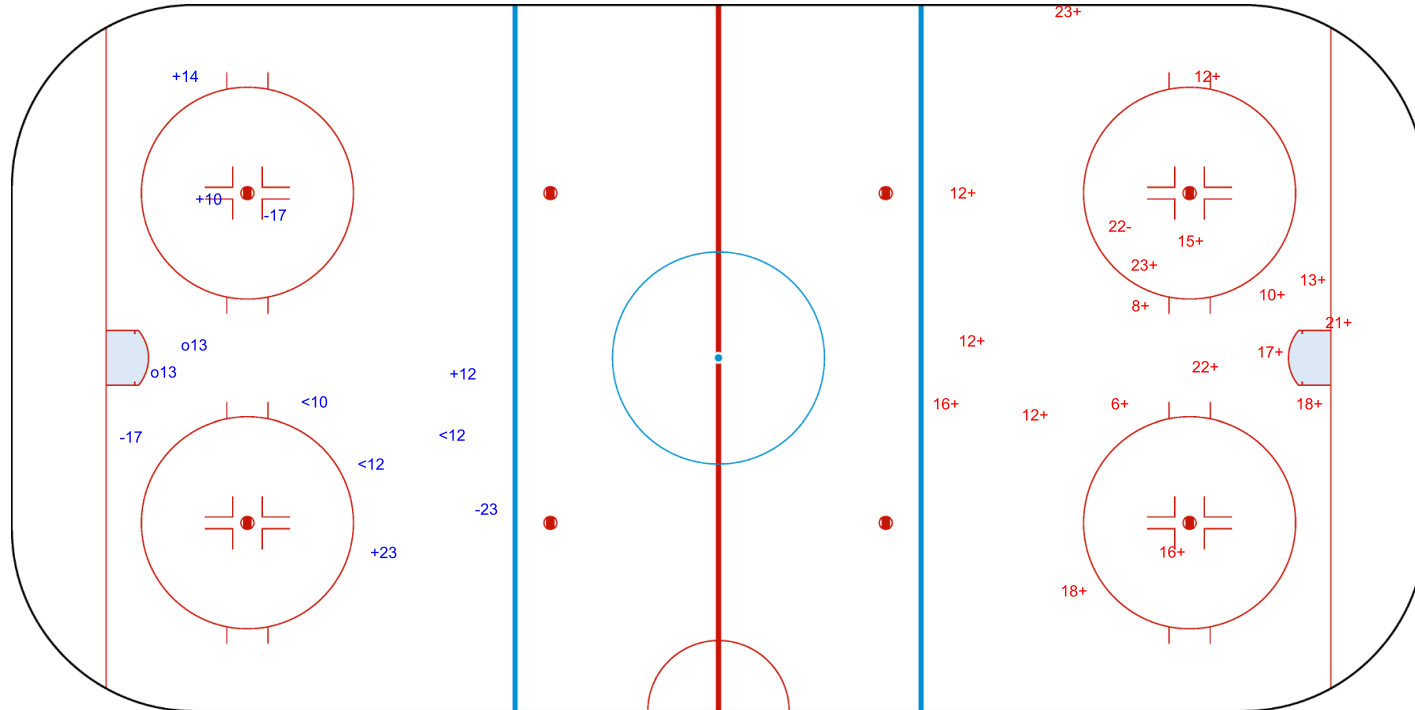

SHOT CHART
 AUS - TPE

Shots by TPE
 Goals (o): 1 SSG (+): 8
 SSP (<): 2 SPG (-): 1

GK 1 of AUS

1st Period

Shots by AUS
 Goals (o): 1 SSG (+): 12
 SSP (>): 1 SPG (-): 3

GK 20 of TPE

Shots by AUS

Goals (o): 4 SSG (+): 18
 SSP (<): 0 SPG (-): 2

GK 20 of TPE

TPE → **2nd Period** ← **AUS**

Shots by TPE

Goals (o): 0 SSG (+): 7
 SSP (>): 0 SPG (-): 2

GK 1 of AUS

Shots by TPE
 Goals (o): 2 SSG (+): 4
 SSP (-): 3 SPG (-): 3

GK 1 of AUS

AUS → 3rd Period ← **TPE**