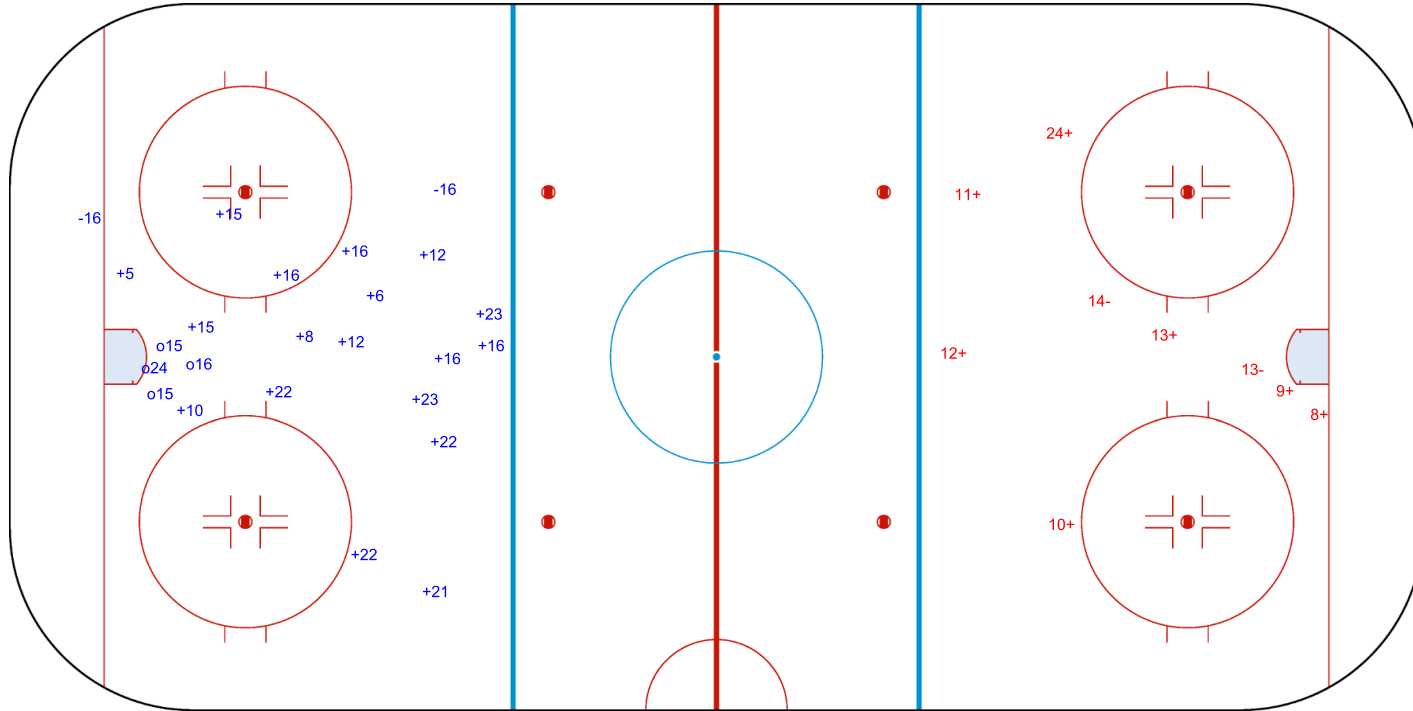

SHOT CHART
 AUS - TPE

Shots by TPE
 Goals (o): 1 SSG (+): 8
 SSP (<): 2 SPG (-): 1

GK 1 of AUS

1st Period

Shots by AUS
 Goals (o): 1 SSG (+): 12
 SSP (>): 1 SPG (-): 3

GK 20 of TPE

Shots by AUS

Goals (o): 4 SSG (+): 18
 SSP (<): 0 SPG (-): 2

GK 20 of TPE

TPE → **2nd Period** ← **AUS**

Shots by TPE

Goals (o): 0 SSG (+): 7
 SSP (>): 0 SPG (-): 2

GK 1 of AUS

Shots by TPE
 Goals (o): 2 SSG (+): 4
 SSP (-): 3 SPG (-): 3

GK 1 of AUS

AUS → 3rd Period ← **TPE**