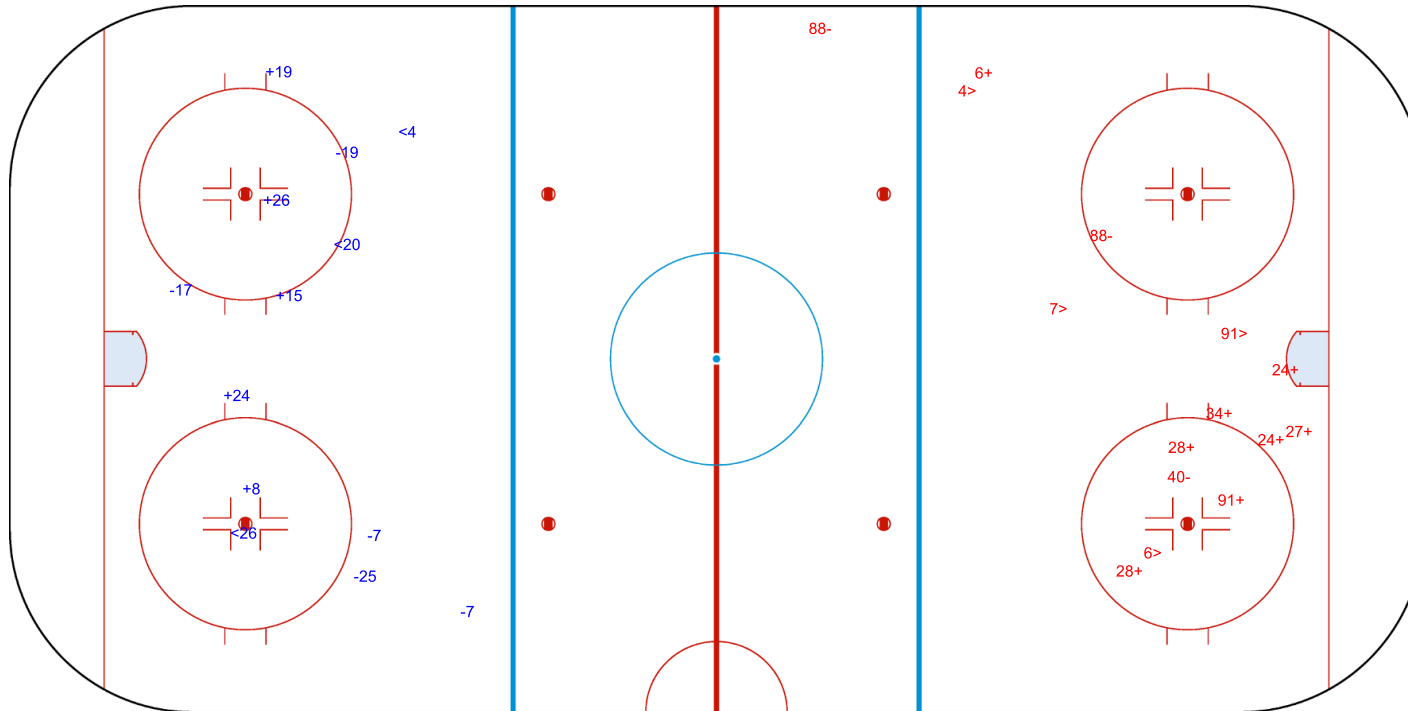

SHOT CHART

FIN - SWE

1st Period

Shots by SWE

Goals (o): 0 SSG (+): 5
SSP (<): 3 SPG (-): 5

GK 36 of FIN

Shots by FIN

Goals (o): 0 SSG (+): 8
SSP (>): 4 SPG (-): 3

GK 1 of SWE

Shots by FIN
Goals (o): 0
SSP (<): 9

SSG (+): 14
SPG (-): 2

GK 1 of SWE

SWE → 2nd Period ← FIN

Shots by SWE
Goals (o): 2
SSP (>): 3

SSG (+): 4
SPG (-): 1

GK 36 of FIN