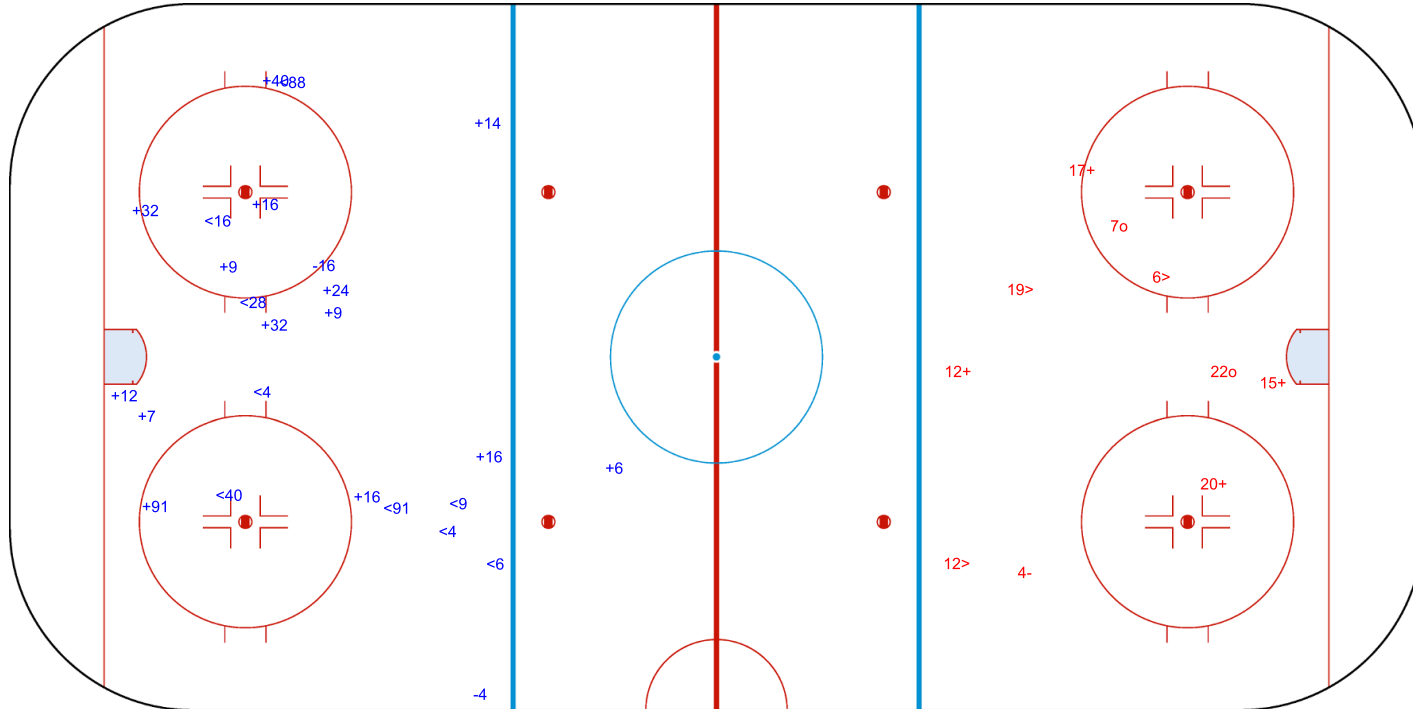

GK 1 of SWE

Shots by FIN
Goals (o): 0
SSP (<): 9

SSG (+): 14
SPG (-): 2

GK 1 of SWE

SWE → 2nd Period ← FIN

Shots by SWE
Goals (o): 2
SSP (>): 3

SSG (+): 4
SPG (-): 1

GK 36 of FIN