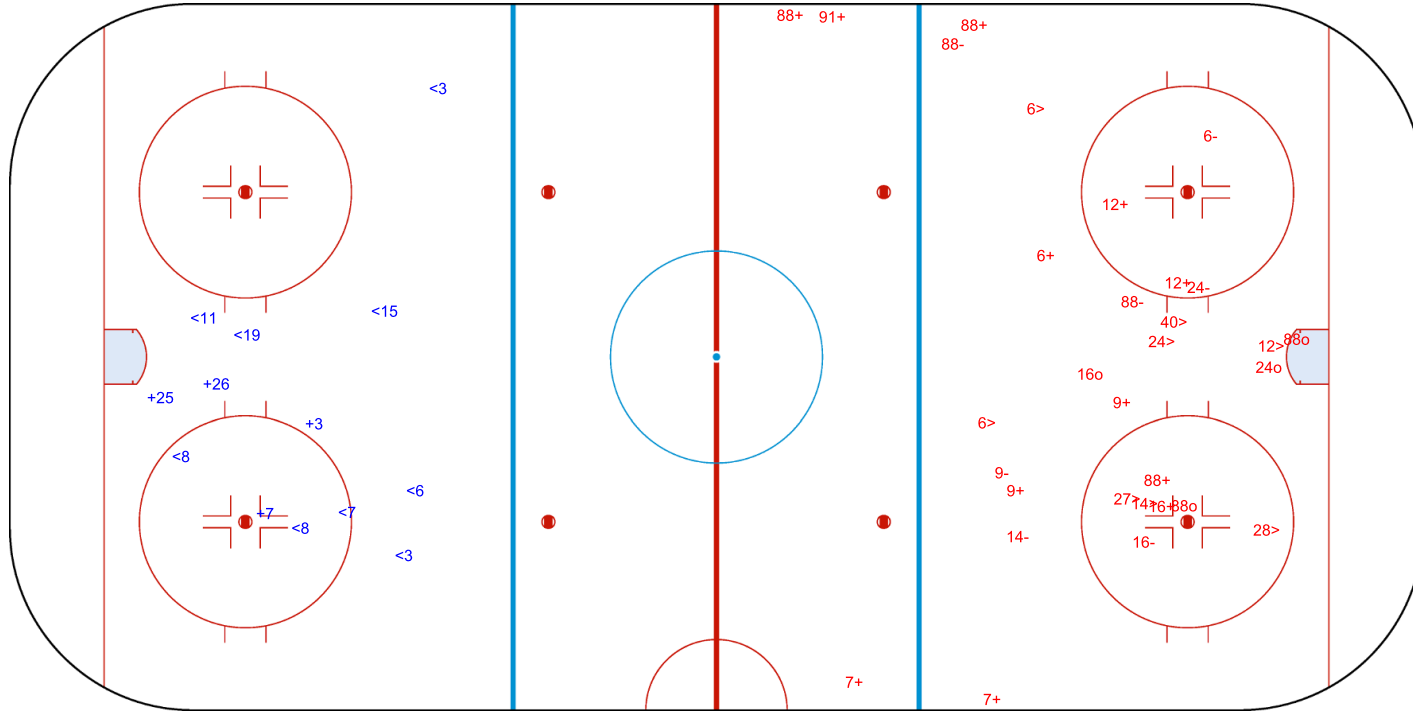

Shots by SWE

Goals (o): 0 SSG (+): 4
SSP (-): 9 SPG (-): 0

GK 36 of FIN

FIN → 3rd Period ← SWE

Shots by FIN

Goals (o): 4 SSG (+): 12
SSP (>): 8 SPG (-): 7

GK 1 of SWE

Legend:	GK Goalkeeper	SPG Shots past goal	SSG Shots saved by goalkeeper	SSP Shots saved by player
----------------	----------------------	----------------------------	--------------------------------------	----------------------------------