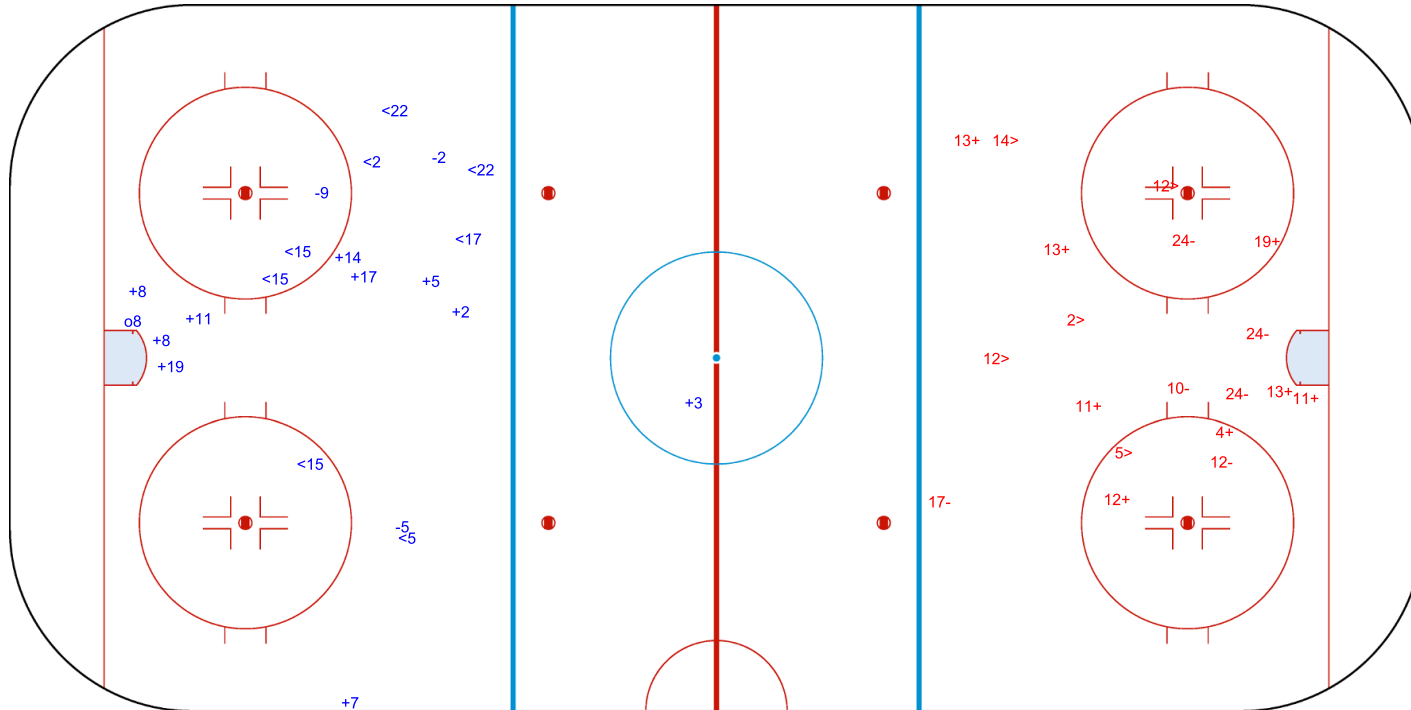

ICE HOCKEY  
WOMEN'S WORLD  
CHAMPIONSHIP  
CHINA  
Shenzhen  
Division I - Group A

THU 24 AUG 2023

START TIME 20:00

ROUND ROBIN, GAME 12

INTERNATIONAL  
ICE HOCKEY  
FEDERATION

Shots by CHN

Goals (o): 1

SSG (+): 10

SSP (<): 8

SPG (-): 3

2nd Period

Shots by AUT

Goals (o): 0

SSG (+): 8

SSP (>): 5

SPG (-): 6

GK 25 of AUT

o8

GK 1 of CHN

ICE HOCKEY  
WOMEN'S WORLD  
CHAMPIONSHIP  
CHINA  
Shenzhen  
Division I - Group A

THU 24 AUG 2023

START TIME 20:00

ROUND ROBIN, GAME 12

INTERNATIONAL  
ICE HOCKEY  
FEDERATION