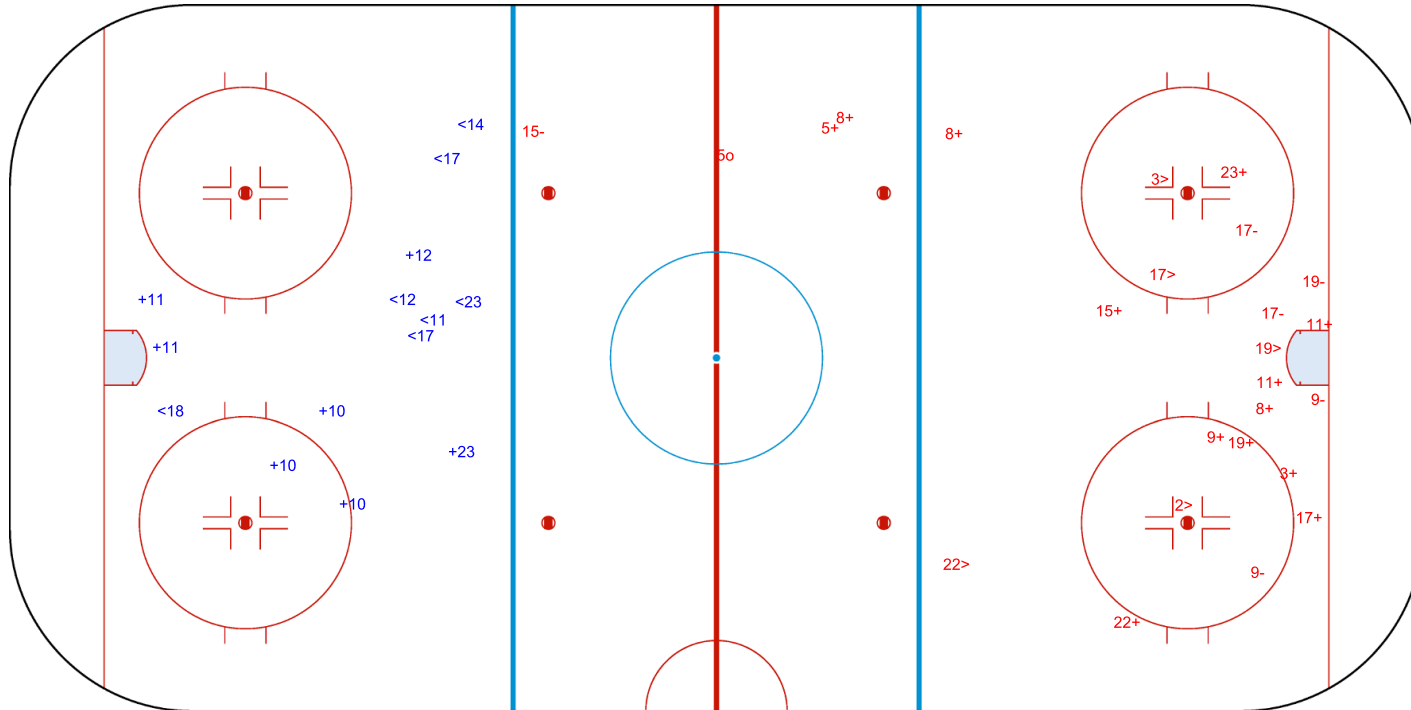

ICE HOCKEY
WOMEN'S WORLD
CHAMPIONSHIP
CHINA
Shenzhen
Division I - Group A

THU 24 AUG 2023

START TIME 20:00

ROUND ROBIN, GAME 12

INTERNATIONAL
ICE HOCKEY
FEDERATION

Shots by AUT

Goals (o): 0   SSG (+): 7

SSP (-): 7   SPG (-): 0

GK 1 of CHN

3rd Period

Shots by CHN

Goals (o): 1   SSG (+): 13

SSP (>): 5   SPG (-): 6

GK 25 of AUT

ENG

Legend:
ENG Empty net goal   **GK** Goalkeeper   **SPG** Shots past goal   **SSG** Shots saved by goalkeeper   **SSP** Shots saved by player