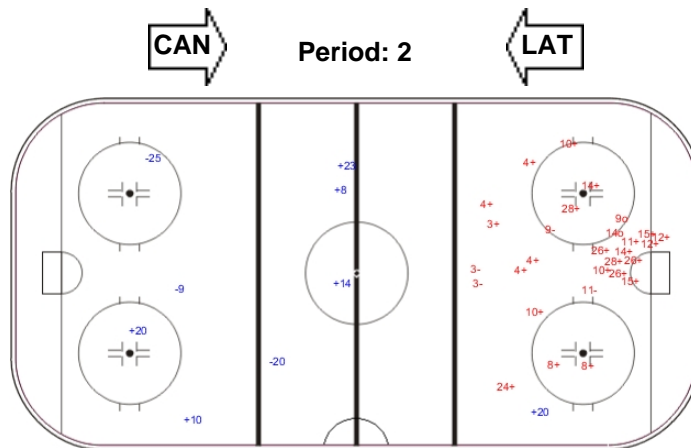

SHOT CHART

LAT - CAN

Shots by CAN

Goals (o): 1   SSG (+): 12
SSP (-): 0   SPG (-): 6

GK 30 of LAT

Shots by LAT

Goals (o): 0   SSG (+): 6
SSP (-): 0   SPG (-): 3

GK 1 of CAN

Shots by CAN

Goals (o): 1   SSG (+): 15
SSP (-): 0   SPG (-): 4

GK 30 of LAT

Shots by LAT

Goals (o): 1   SSG (+): 9
SSP (-): 0   SPG (-): 2

GK 1 of CAN

Shots by CAN

Goals (o): 2   SSG (+): 23
SSP (-): 0   SPG (-): 4

GK 30 of LAT

Shots by LAT

Goals (o): 0   SSG (+): 3
SSP (-): 0   SPG (-): 1

GK 1 of CAN

LEGEND

GK Goalkeeper   **SPG** Shots past goal   **SSG** Shots saved by goalkeeper   **SSP** Shots saved by player