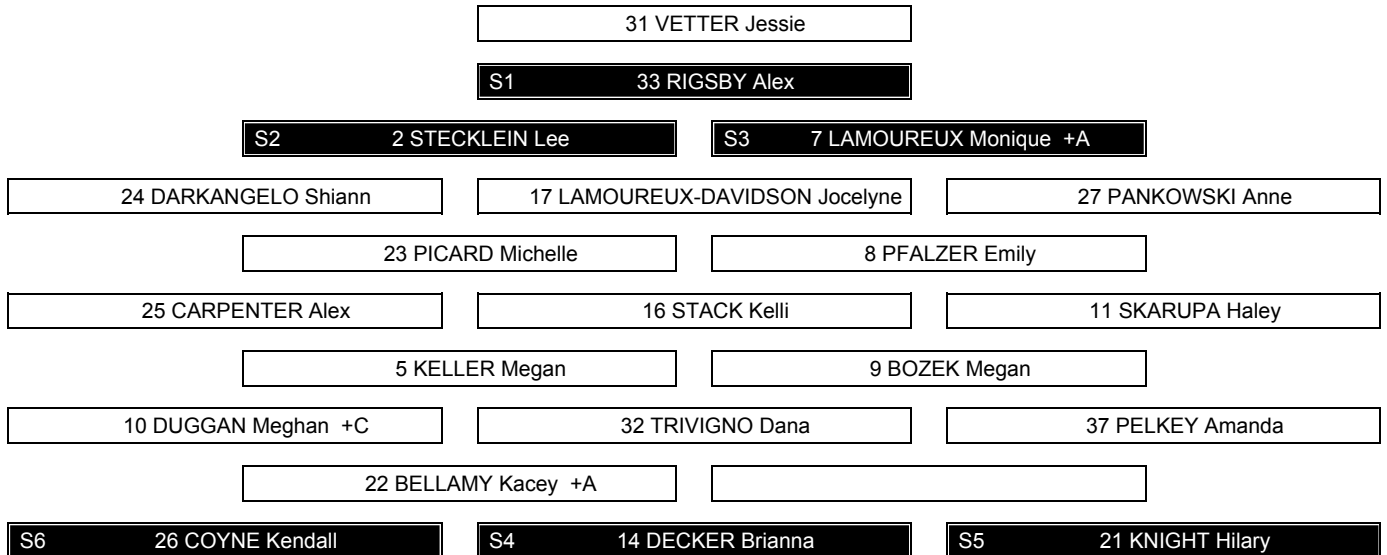

GRAPHICAL LINE-UPS

USA - CAN

Referee(s)

36 ESKOLA Anna (FIN) , 22 HERTRICH Nicole (GER)

Linesmen

80 JOHANSSON Veronica (SWE) , 65 TAURIAINEN Johanna (FIN)

Team: USA - United States (blue)

Head Coach: KLEE Ken

Team: CAN - Canada (white)

Head Coach: SCHULER Laura

LEGEND

Sn Starting position **+A** Assistant captain **+C** Captain