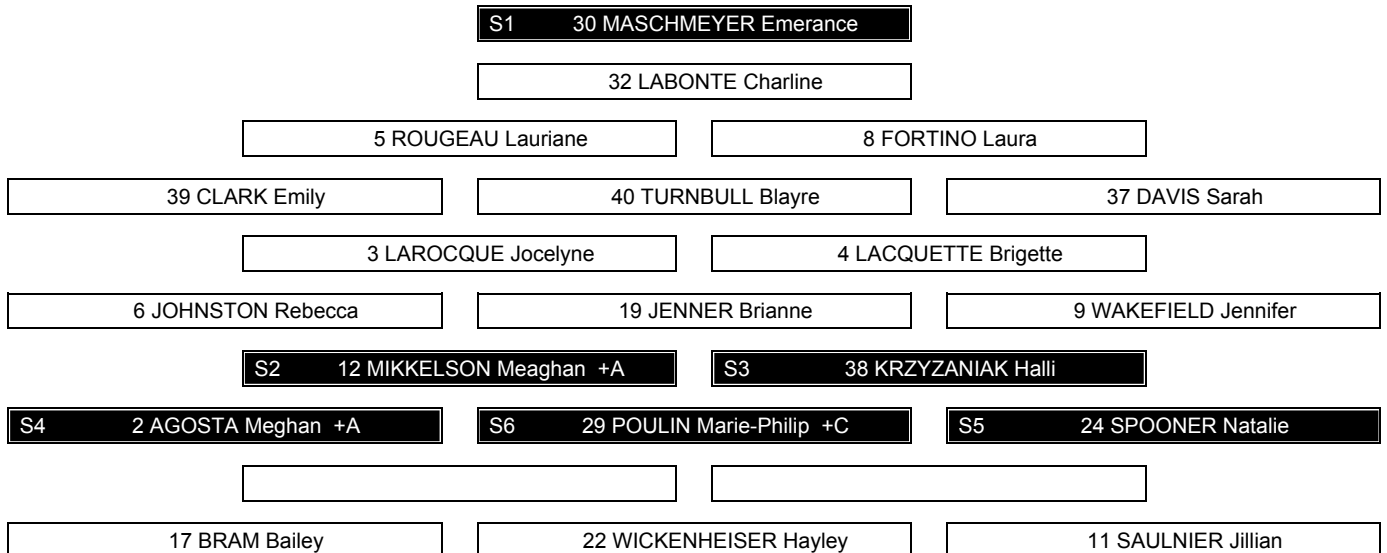

GRAPHICAL LINE-UPS

USA - CAN

Referee(s)

36 ESKOLA Anna (FIN) , 22 HERTRICH Nicole (GER)

Linesmen

80 JOHANSSON Veronica (SWE) , 65 TAURIAINEN Johanna (FIN)

Team: USA - United States (blue)

Head Coach: KLEE Ken

Team: CAN - Canada (white)

Head Coach: SCHULER Laura

LEGEND

Sn Starting position **+A** Assistant captain **+C** Captain