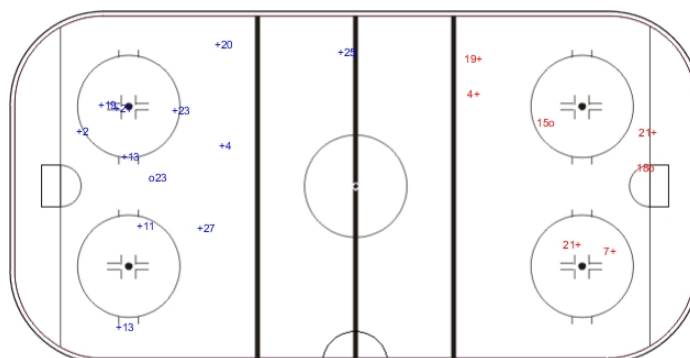

GK 30 of SUI

Shots by LAT

Goals (o): 1 SSG (+): 7
SSP (<): 0 SPG (-): 0

GK 30 of SUI

Period: 2

Shots by SUI

Goals (o): 3 SSG (+): 5
SSP (>): 0 SPG (-): 0

GK 29 of LAT

Shots by SUI

Goals (o): 1 SSG (+): 11
SSP (<): 0 SPG (-): 0

GK 29 of LAT

Period: 3

Shots by LAT

Goals (o): 2 SSG (+): 5
SSP (>): 0 SPG (-): 0

GK 30 of SUI

ICE HOCKEY
U18 WORLD
CHAMPIONSHIP
UNITED STATES
Grand Forks, ND