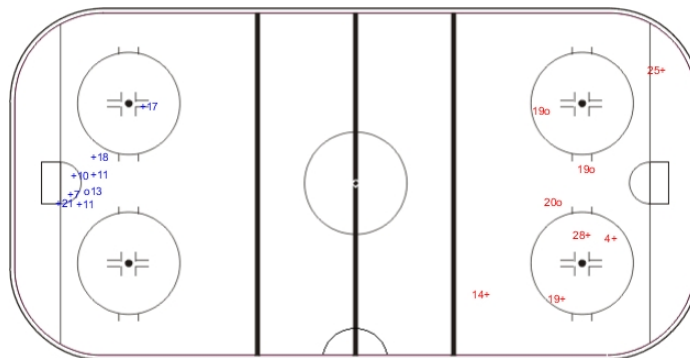

SHOT CHART

LAT - SUI

Shots by SUI

Goals (o): 0 SSG (+): 13
SSP (<): 0 SPG (-): 0

GK 29 of LAT

Period: 1

Shots by LAT

Goals (o): 1 SSG (+): 3
SSP (>): 0 SPG (-): 0

GK 30 of SUI

Shots by LAT

Goals (o): 1 SSG (+): 7
SSP (<): 0 SPG (-): 0

GK 30 of SUI

Period: 2

Shots by SUI

Goals (o): 3 SSG (+): 5
SSP (>): 0 SPG (-): 0

GK 29 of LAT

Shots by SUI

Goals (o): 1 SSG (+): 11
SSP (<): 0 SPG (-): 0

GK 29 of LAT

Period: 3

Shots by LAT

Goals (o): 2 SSG (+): 5
SSP (>): 0 SPG (-): 0

GK 30 of SUI

ICE HOCKEY
U18 WORLD
CHAMPIONSHIP
UNITED STATES
Grand Forks, ND