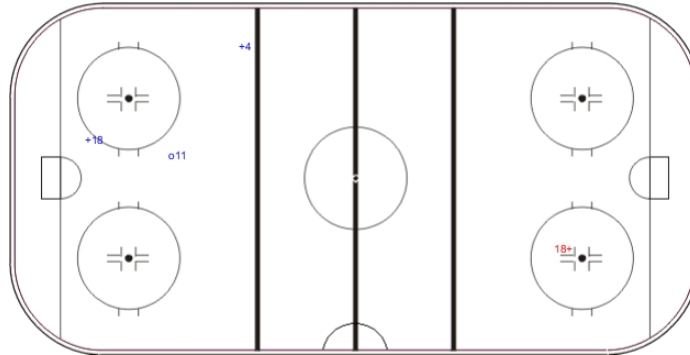

RALPH ENGELSTAD ARENA

THU 14 APR 2016
START TIME 12:00

IIHF ICE HOCKEY U18 WORLD CHAMPIONSHIP

PRELIMINARY ROUND - GROUP A, GAME 1

ICE HOCKEY

Shots by SUI

Goals (o): 1

SSG (+): 2

SSP (<): 0

SPG (-): 0

GK 29 of LAT

Overtime

Shots by LAT

Goals (o): 0

SSG (+): 1

SSP (>): 0