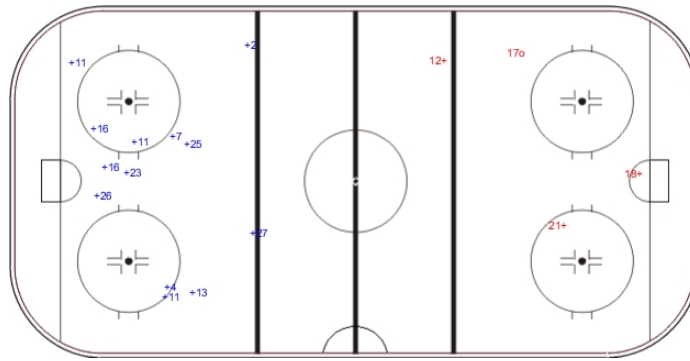

SHOT CHART

LAT - SUI

Shots by SUI

Goals (o): 0 SSG (+): 13
SSP (<): 0 SPG (-): 0

GK 29 of LAT

Period: 1

Shots by LAT

Goals (o): 1 SSG (+): 3
SSP (>): 0 SPG (-): 0

GK 30 of SUI

Shots by LAT

Goals (o): 1 SSG (+): 7
SSP (<): 0 SPG (-): 0

GK 30 of SUI

Period: 2

Shots by SUI

Goals (o): 3 SSG (+): 5
SSP (>): 0 SPG (-): 0

GK 29 of LAT

Shots by SUI

Goals (o): 1 SSG (+): 11
SSP (<): 0 SPG (-): 0

GK 29 of LAT

Period: 3

Shots by LAT

Goals (o): 2 SSG (+): 5
SSP (>): 0 SPG (-): 0

GK 30 of SUI

ICE HOCKEY
U18 WORLD
CHAMPIONSHIP
UNITED STATES
Grand Forks, ND