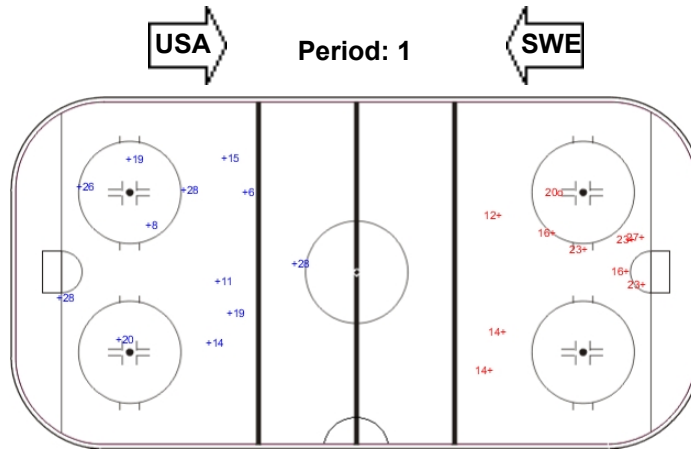

SAT 16 APR 2016
START TIME 15:30

SHOT CHART

USA - SWE

Shots by SWE

Goals (o): 0   SSG (+): 12
SSP (<): 0   SPG (-): 0

GK 29 of USA

Shots by USA

Goals (o): 1   SSG (+): 9
SSP (>): 0   SPG (-): 0

GK 30 of SWE

Shots by USA

Goals (o): 3   SSG (+): 7
SSP (<): 0   SPG (-): 0

GK 30 of SWE

Shots by SWE

Goals (o): 0   SSG (+): 12
SSP (>): 0   SPG (-): 0

GK 29 of USA