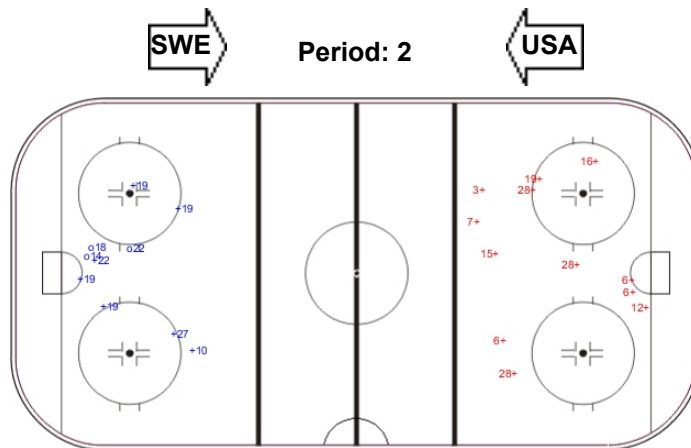

GK 30 of SWE

Shots by USA

Goals (o): 3 SSG (+): 7
SSP (<): 0 SPG (-): 0

GK 30 of SWE

Shots by SWE

Goals (o): 0 SSG (+): 12
SSP (>): 0 SPG (-): 0

GK 29 of USA

Shots by SWE