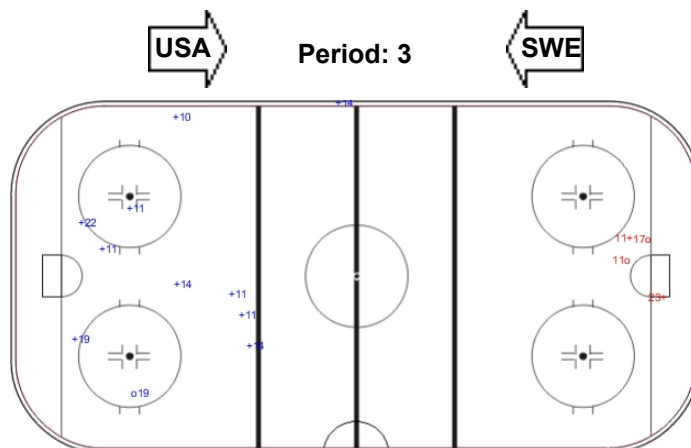

Goals (o): 1 SSG (+): 10
SSP (<): 0 SPG (-): 0

GK 29 of USA

Shots by USA

Goals (o): 2 SSG (+): 2
SSP (>): 0 SPG (-): 0

GK 30 of SWE

LEGEND

GK Goalkeeper **SPG** Shots past goal **SSG** Shots saved by goalkeeper **SSP** Shots saved by player