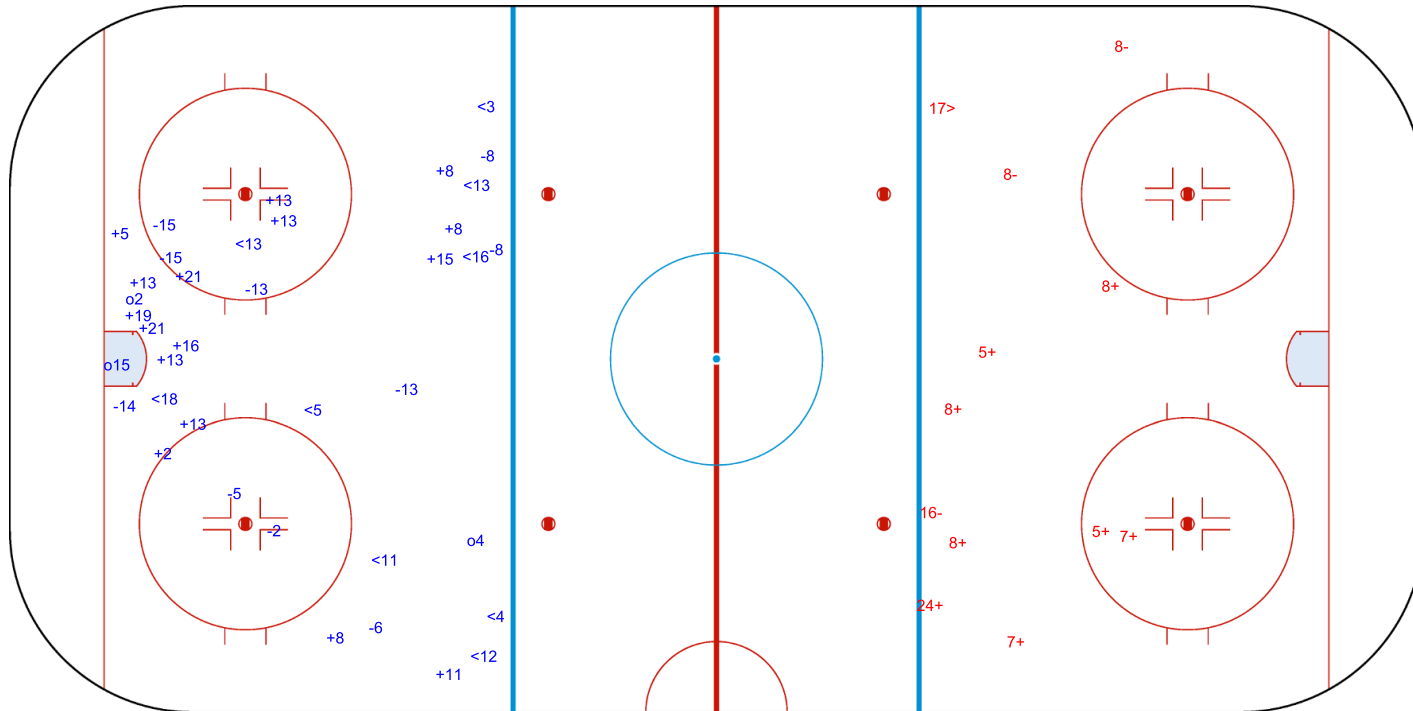

SHOT CHART  
TPE - DEN

Shots by DEN  
Goals (o): 3  
SSG (+): 16  
SSP (-): 9  
SPG (-): 10

GK 25 of TPE

TPE → 1st Period ← DEN

Shots by TPE  
Goals (o): 0  
SSP (>): 1  
SSG (+): 8  
SPG (-): 3

GK 20 of DEN

Shots by TPE

Goals (o): 1    SSG (+): 1  
SSP (<): 1    SPG (-): 0

GK 20 of DEN

DEN

2nd Period

TPE

Shots by DEN

Goals (o): 1    SSG (+): 17  
SSP (>): 10    SPG (-): 7

GK 20 of TPE

GK 25 of TPE

Shots by DEN

Goals (o): 5    SSG (+): 10  
SSP (-): 9    SPG (-): 10

GK 20 of TPE

TPE → 3rd Period ← DEN

Shots by TPE

Goals (o): 0    SSG (+): 4  
SSP (>): 2    SPG (-): 1