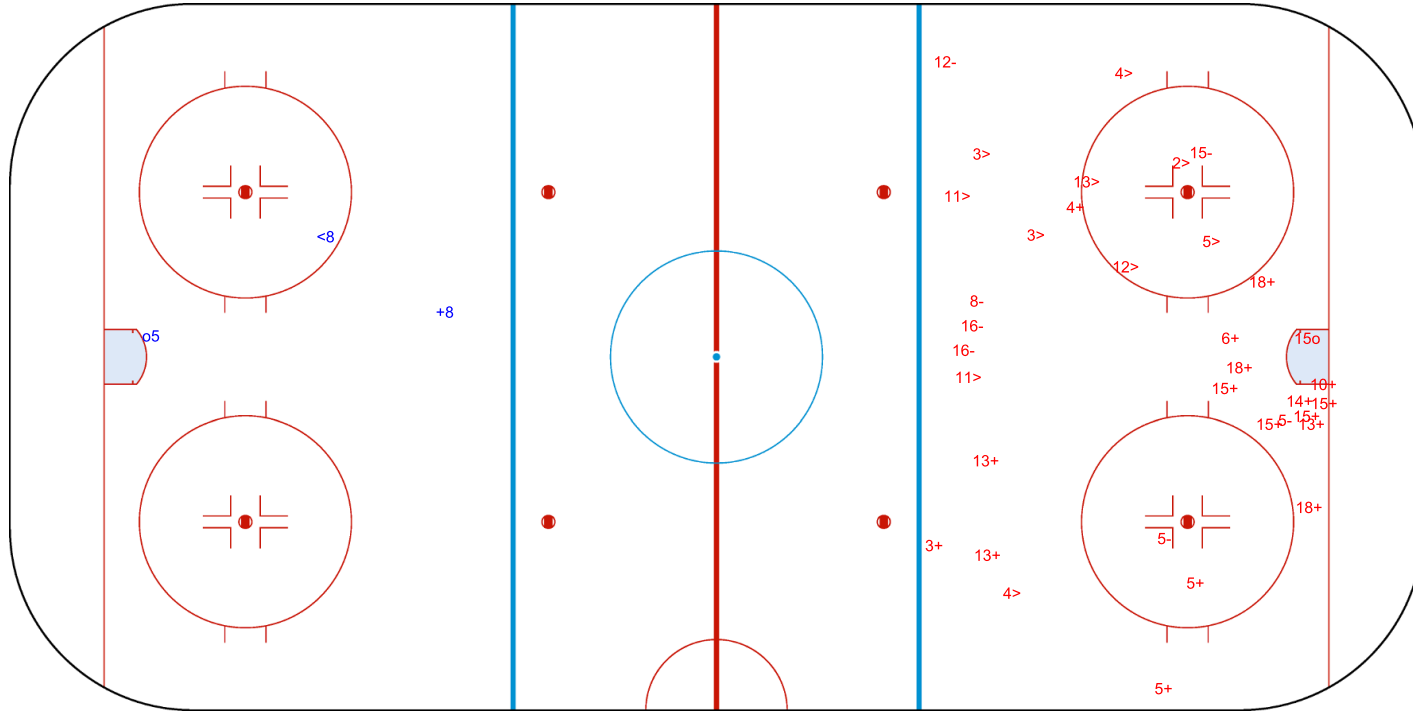

SHOT CHART  
TPE - DEN

Shots by DEN  
Goals (o): 3  
SSG (+): 16  
SSP (-): 9  
SPG (-): 10

GK 25 of TPE

TPE → 1st Period ← DEN

Shots by TPE  
Goals (o): 0  
SSP (>): 1  
SSG (+): 8  
SPG (-): 3

GK 20 of DEN

Shots by TPE

Goals (o): 1    SSG (+): 1  
SSP (<): 1    SPG (-): 0

GK 20 of DEN

DEN

2nd Period

TPE

Shots by DEN

Goals (o): 1    SSG (+): 17  
SSP (>): 10    SPG (-): 7

GK 20 of TPE

GK 25 of TPE

Shots by DEN

Goals (o): 5    SSG (+): 10  
SSP (-): 9    SPG (-): 10

GK 20 of TPE

TPE → 3rd Period ← DEN

Shots by TPE

Goals (o): 0    SSG (+): 4  
SSP (>): 2    SPG (-): 1