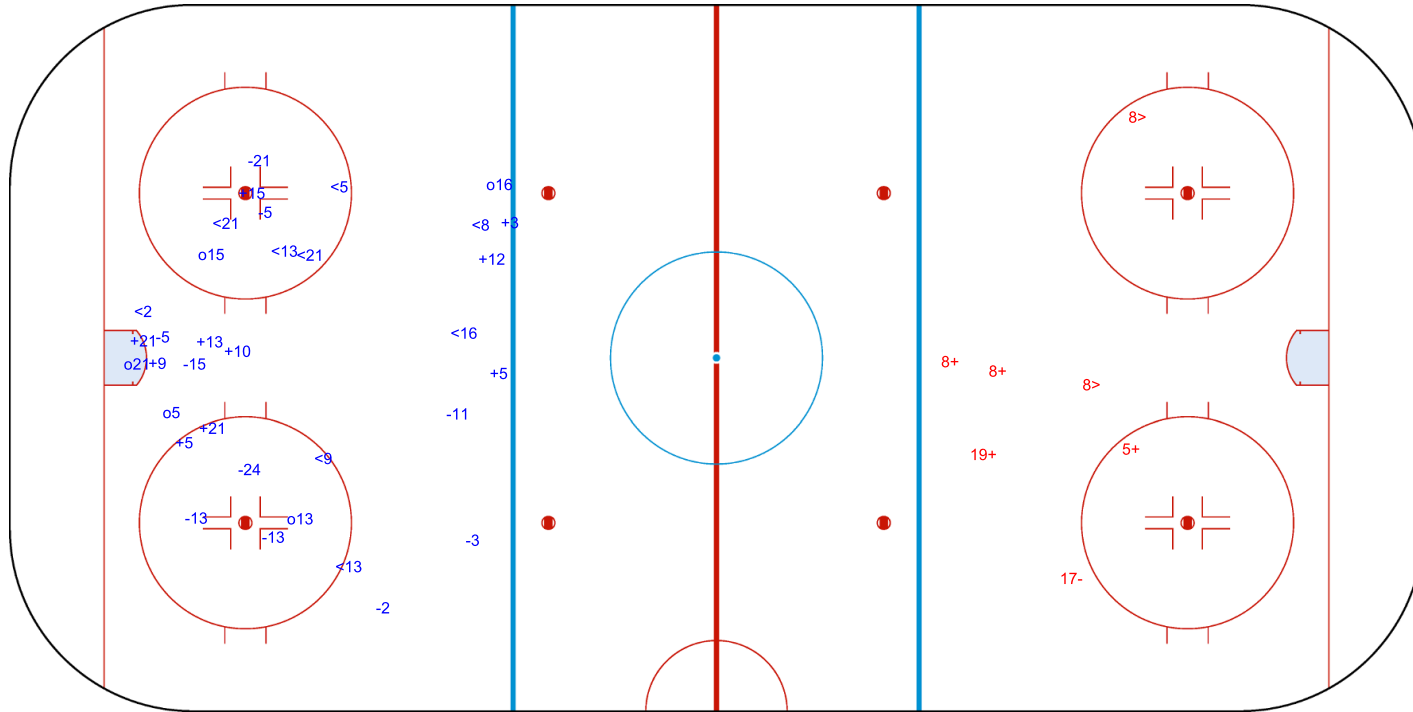

SHOT CHART  
TPE - DEN

Shots by DEN  
Goals (o): 3  
SSG (+): 16  
SSP (-): 9  
SPG (-): 10

GK 25 of TPE

TPE → 1st Period ← DEN

Shots by TPE  
Goals (o): 0  
SSP (>): 1  
SSG (+): 8  
SPG (-): 3

GK 20 of DEN

Shots by TPE

Goals (o): 1    SSG (+): 1  
SSP (<): 1    SPG (-): 0

GK 20 of DEN

DEN

2nd Period

TPE

Shots by DEN

Goals (o): 1    SSG (+): 17  
SSP (>): 10    SPG (-): 7

GK 20 of TPE

GK 25 of TPE

Shots by DEN

Goals (o): 5    SSG (+): 10  
SSP (-): 9    SPG (-): 10

GK 20 of TPE

TPE → 3rd Period ← DEN

Shots by TPE

Goals (o): 0    SSG (+): 4  
SSP (>): 2    SPG (-): 1

GK 20 of DEN

Legend:	
<b>GK</b>	Goalkeeper
<b>SPG</b>	Shots past goal
<b>SSG</b>	Shots saved by goalkeeper
<b>SSP</b>	Shots saved by player