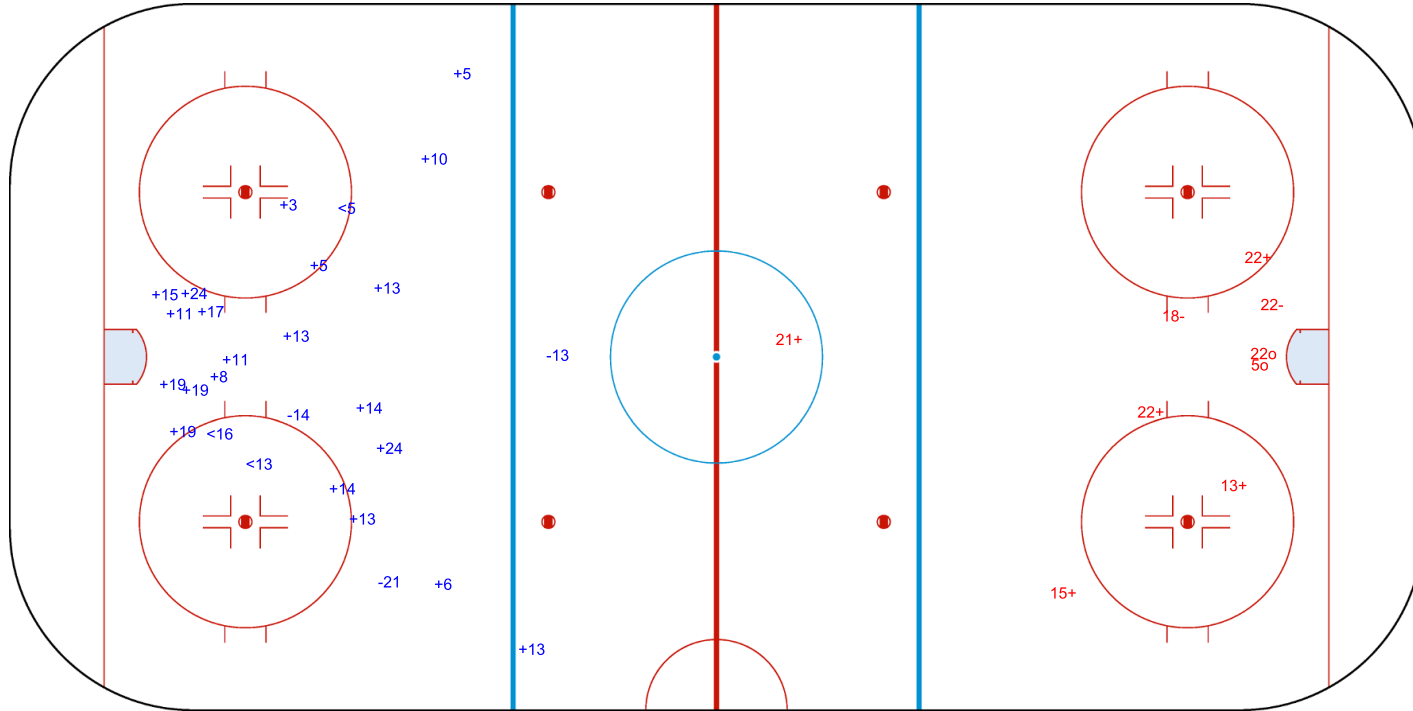

Goals (o): 0 SSG (+): 21
SSP (<): 3 SPG (-): 3

GK 1 of ISL

ISL → 2nd Period ← SRB

Shots by ISL

Goals (o): 2 SSG (+): 5
SSP (>): 0 SPG (-): 2

GK 1 of SRB

Shots by ISL

Goals (o): 0