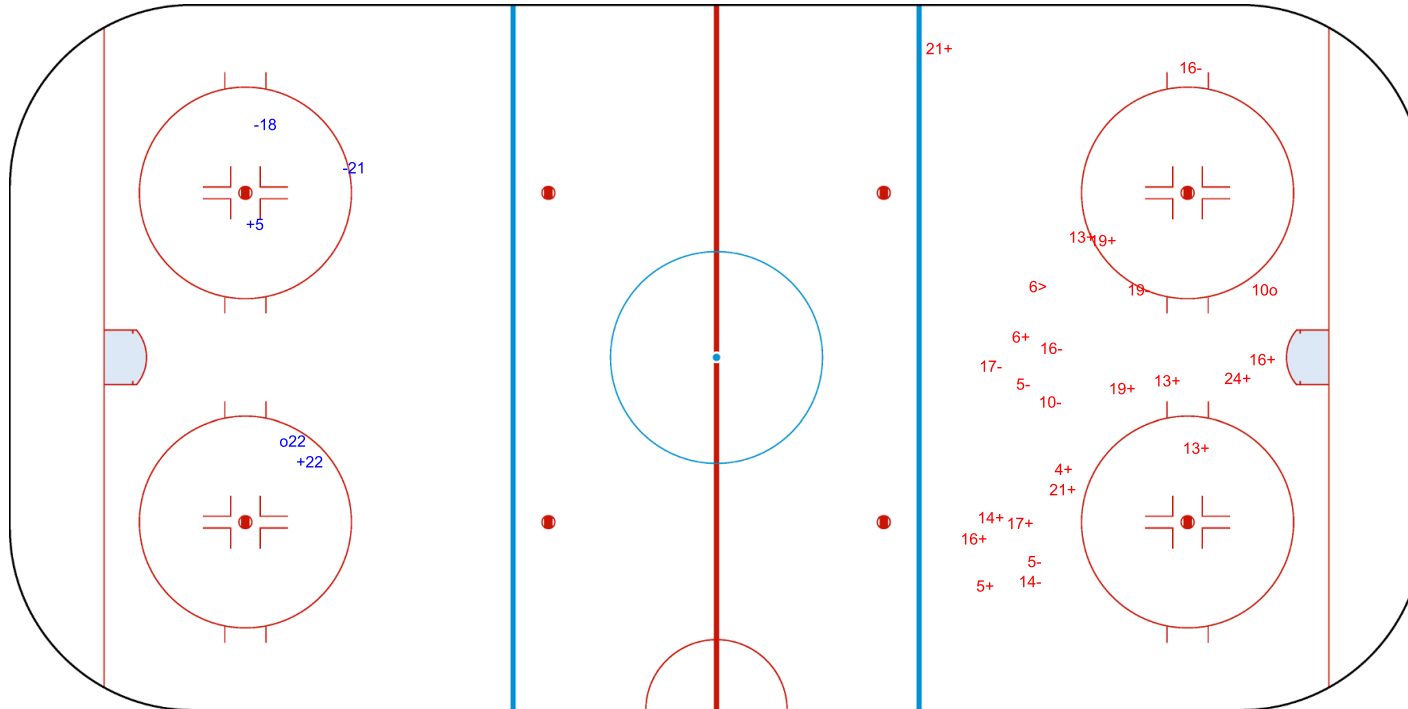

SHOT CHART

SRB - ISL

1st Period

Shots by ISL

Goals (o): 1

SSP (<): 0

SSG (+): 2

SPG (-): 2

GK 1 of SRB

Shots by SRB

Goals (o): 1

SSP (>): 1

SSG (+): 15

SPG (-): 8

GK 1 of ISL

Shots by SRB