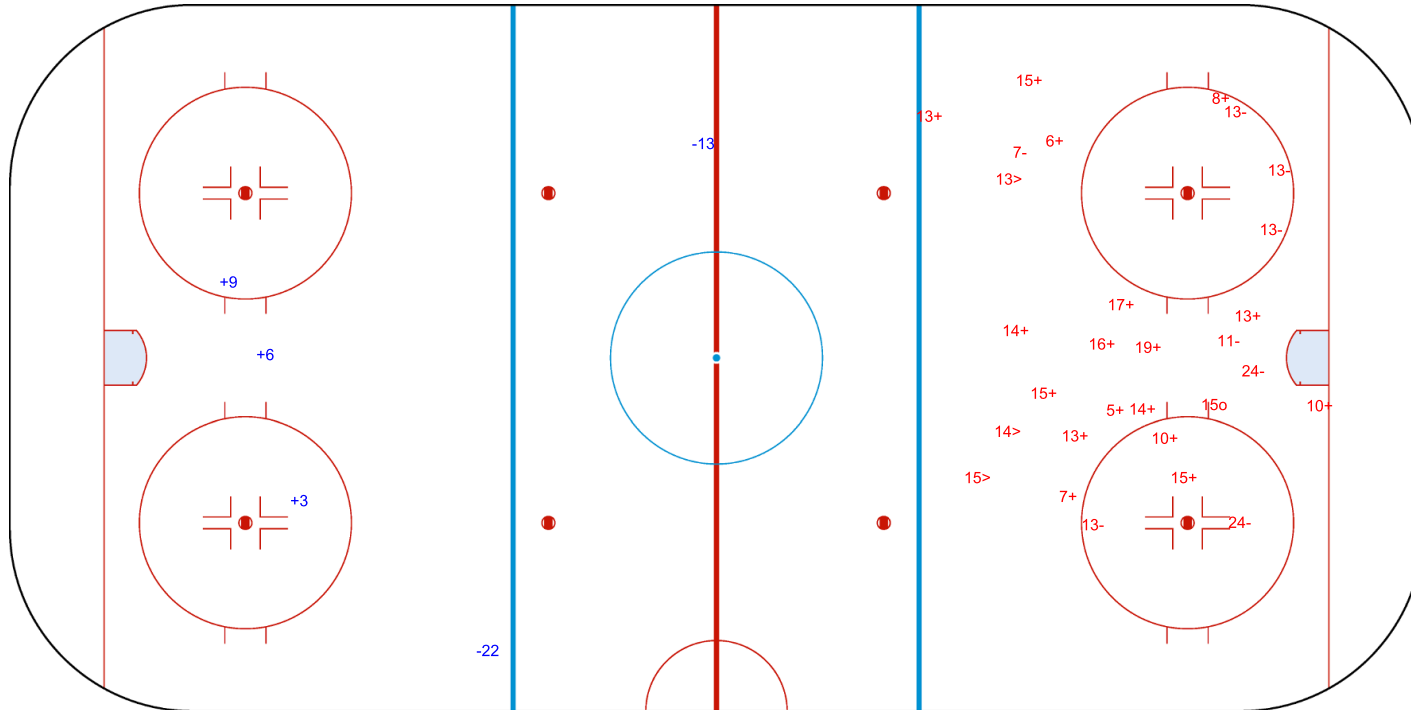

Goals (o): 0 SSG (+): 21
SSP (<): 3 SPG (-): 3

GK 1 of ISL

ISL → 2nd Period ← SRB

Shots by ISL

Goals (o): 2 SSG (+): 5
SSP (>): 0 SPG (-): 2

GK 1 of SRB

Shots by ISL

Goals (o): 0

SSP (<): 0

SSG (+): 3

SPG (-): 2

GK 1 of SRB

GK 25 of SRB

3rd Period

Shots by SRB

Goals (o): 1