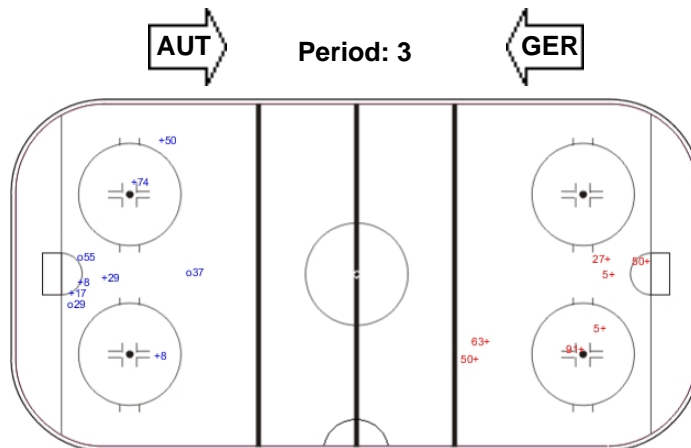

SHOT CHART

GER - AUT

Shots by GER

Goals (o): 1   SSG (+): 7
SSP (-): 0   SPG (-): 0

GK 30 of AUT

Shots by AUT

Goals (o): 0   SSG (+): 7
SSP (-): 0   SPG (-): 0

GK 30 of GER

Shots by GER

Goals (o): 3   SSG (+): 6
SSP (-): 0   SPG (-): 0

GK 30 of AUT

Shots by AUT

Goals (o): 0   SSG (+): 11
SSP (-): 0   SPG (-): 0

GK 30 of GER

Shots by GER

Goals (o): 2   SSG (+): 12
SSP (-): 0   SPG (-): 0

GK 30 of AUT

Shots by AUT

Goals (o): 0   SSG (+): 7
SSP (-): 0   SPG (-): 0

GK 30 of GER

LEGEND							
GK	Goalkeeper	SPG	Shots past goal	SSG	Shots saved by goalkeeper	SSP	Shots saved by player