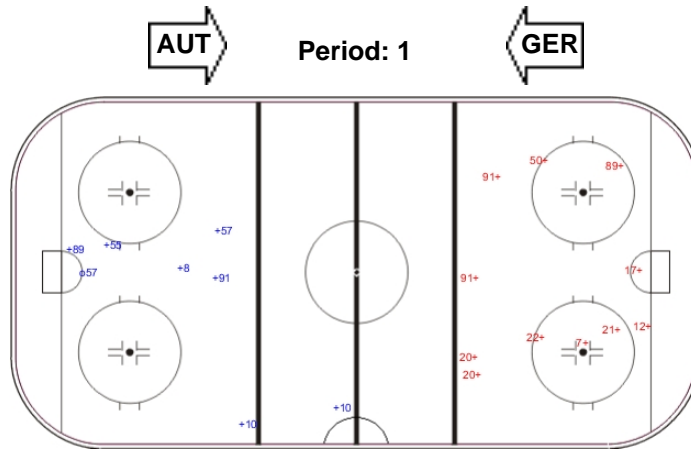

SHOT CHART

GER - AUT

Shots by GER

Goals (o): 1   SSG (+): 7
SSP (-): 0   SPG (-): 0

GK 30 of AUT

Shots by AUT

Goals (o): 0   SSG (+): 7
SSP (-): 0   SPG (-): 0

GK 30 of GER

Shots by GER

Goals (o): 3   SSG (+): 6
SSP (-): 0   SPG (-): 0

GK 30 of AUT

Shots by AUT

Goals (o): 0   SSG (+): 11
SSP (-): 0   SPG (-): 0

GK 30 of GER

Shots by GER

Goals (o): 2   SSG (+): 12
SSP (-): 0   SPG (-): 0

GK 30 of AUT

Shots by AUT

Goals (o): 0   SSG (+): 7
SSP (-): 0   SPG (-): 0

GK 30 of GER

LEGEND							
GK	Goalkeeper	SPG	Shots past goal	SSG	Shots saved by goalkeeper	SSP	Shots saved by player