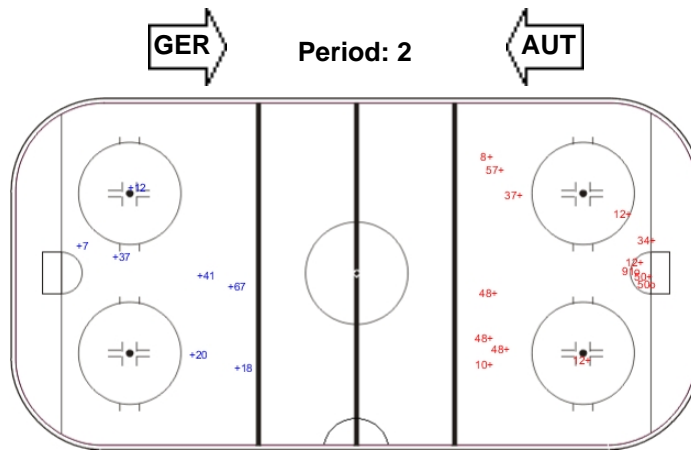

SHOT CHART

GER - AUT

Shots by GER

Goals (o): 1   SSG (+): 7
SSP (-): 0   SPG (-): 0

GK 30 of AUT

Shots by AUT

Goals (o): 0   SSG (+): 7
SSP (-): 0   SPG (-): 0

GK 30 of GER

Shots by GER

Goals (o): 3   SSG (+): 6
SSP (-): 0   SPG (-): 0

GK 30 of AUT

Shots by AUT

Goals (o): 0   SSG (+): 11
SSP (-): 0   SPG (-): 0

GK 30 of GER

Shots by GER

Goals (o): 2   SSG (+): 12
SSP (-): 0   SPG (-): 0

GK 30 of AUT

Shots by AUT

Goals (o): 0   SSG (+): 7
SSP (-): 0   SPG (-): 0

GK 30 of GER

LEGEND							
GK	Goalkeeper	SPG	Shots past goal	SSG	Shots saved by goalkeeper	SSP	Shots saved by player