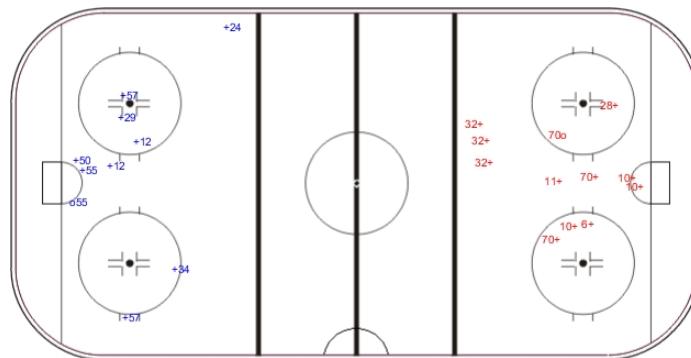

GK 50 of LAT

Shots by GER

Goals (o): 1 SSG (+): 9
SSP (-): 0 SPG (-): 0

GK 30 of LAT

Period: 2

Shots by LAT

Goals (o): 1 SSG (+): 11
SSP (>): 0 SPG (-): 0

GK 30 of GER