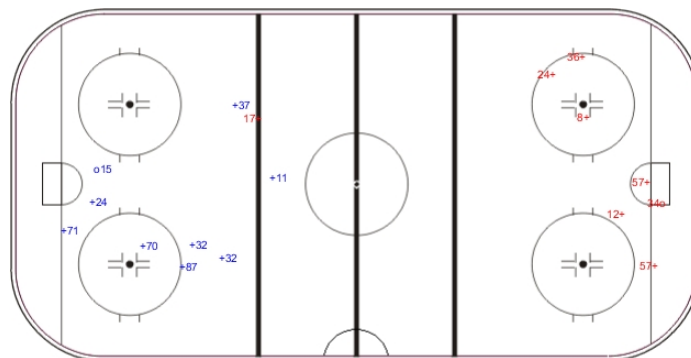

GK 50 of LAT

Shots by GER

Goals (o): 1 SSG (+): 9
SSP (-): 0 SPG (-): 0

GK 30 of LAT

Period: 2

Shots by LAT

Goals (o): 1 SSG (+): 11
SSP (>): 0 SPG (-): 0

GK 30 of GER

Shots by LAT

Goals (o): 1 SSG (+): 8
SSP (-): 0 SPG (-): 0

GK 30 of GER

Period: 3

Shots by GER

Goals (o): 1 SSG (+): 7
SSP (>): 0 SPG (-): 0

GK 30 of LAT

LEGEND