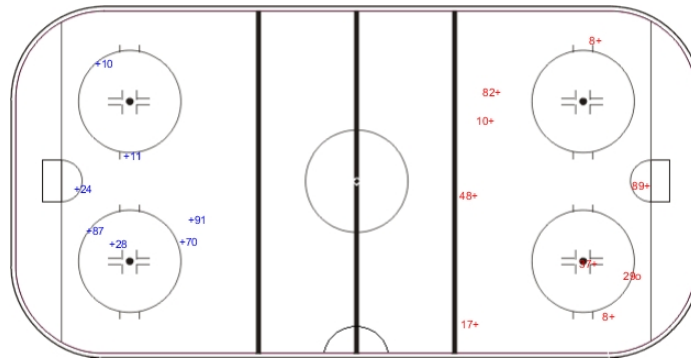

SHOT CHART

LAT - GER

Shots by LAT

Goals (o): 0 SSG (+): 7
SSP (-): 0 SPG (-): 0

GK 30 of GER

Period: 1

Shots by GER

Goals (o): 1 SSG (+): 8
SSP (>): 0 SPG (-): 0

GK 50 of LAT

Shots by GER

Goals (o): 1 SSG (+): 9
SSP (-): 0 SPG (-): 0

GK 30 of LAT

Period: 2

Shots by LAT

Goals (o): 1 SSG (+): 11
SSP (>): 0 SPG (-): 0

GK 30 of GER