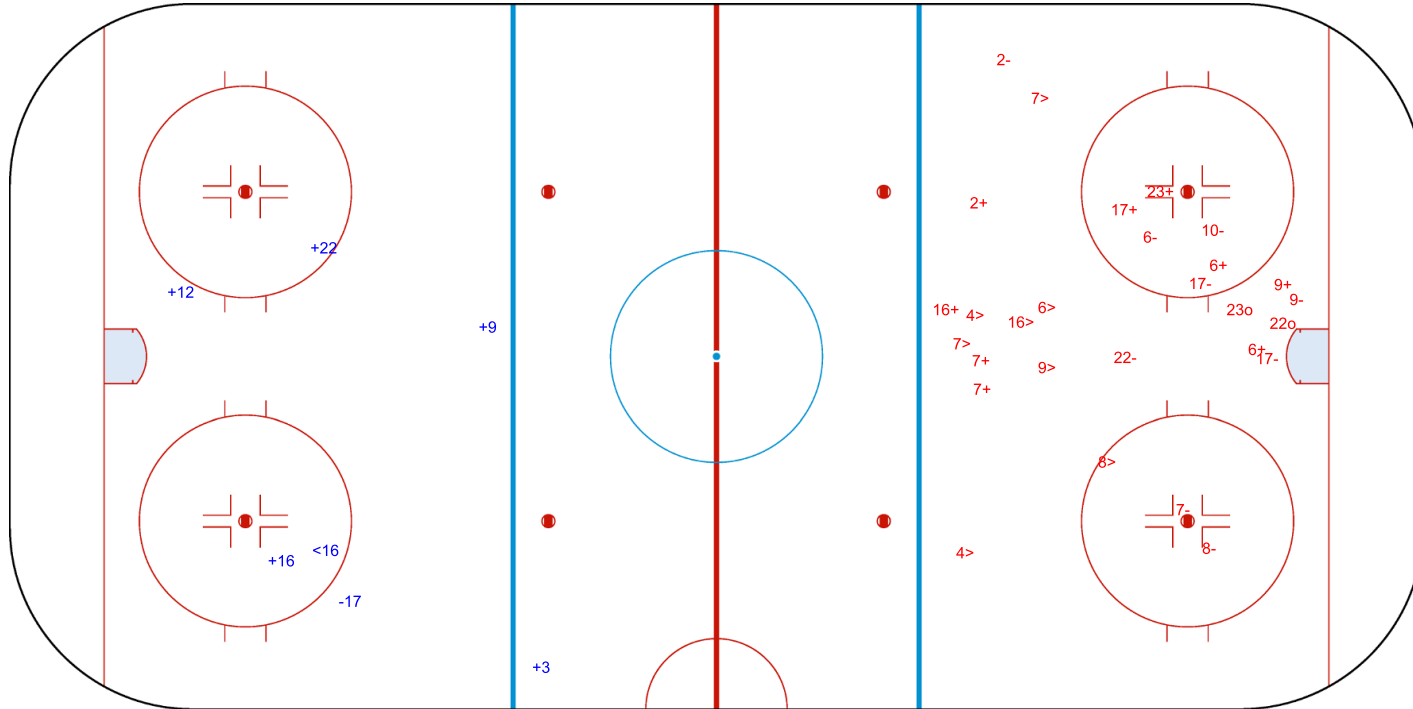

SHOT CHART  
NED - ITA

Shots by NED  
Goals (o): 0  
SSP (<): 1  
SSG (+): 5  
SPG (-): 1

GK 20 of ITA

1st Period

Shots by ITA  
Goals (o): 2  
SSP (>): 8  
SSG (+): 9  
SPG (-): 9

GK 20 of NED

Shots by ITA

Goals (o): 1    SSG (+): 16  
SSP (<): 5    SPG (-): 8

GK 20 of NED

**2nd Period**

Shots by NED

Goals (o): 1    SSG (+): 3  
SSP (>): 2    SPG (-): 2

GK 20 of ITA

Shots by NED

Goals (o): 0    SSG (+): 8  
SSP (-): 2    SPG (-): 1