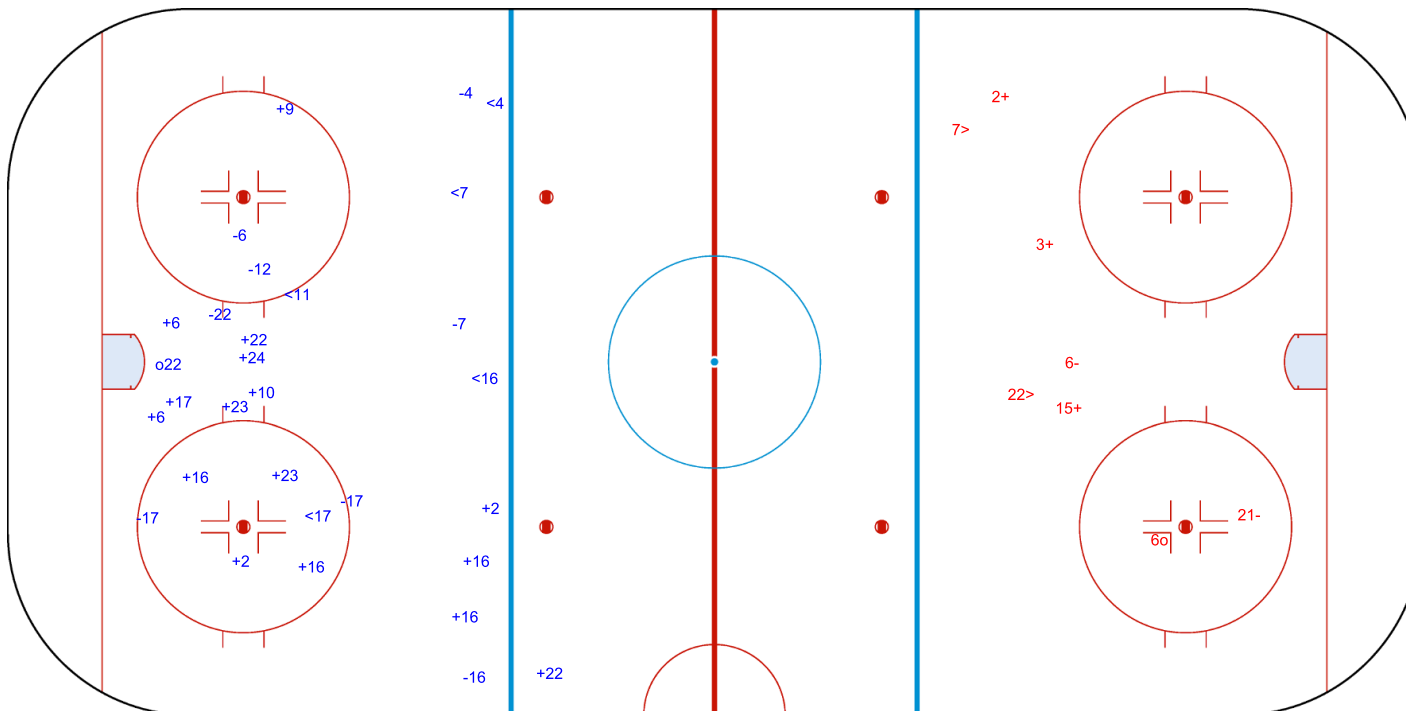

SHOT CHART  
NED - ITA

Shots by NED  
Goals (o): 0  
SSP (<): 1  
SSG (+): 5  
SPG (-): 1

GK 20 of ITA

1st Period

Shots by ITA  
Goals (o): 2  
SSP (>): 8  
SSG (+): 9  
SPG (-): 9

GK 20 of NED

Shots by ITA

Goals (o): 1    SSG (+): 16  
SSP (<): 5    SPG (-): 8

GK 20 of NED

**2nd Period**

Shots by NED

Goals (o): 1    SSG (+): 3  
SSP (>): 2    SPG (-): 2

GK 20 of ITA

Shots by NED

Goals (o): 0    SSG (+): 8  
SSP (-): 2    SPG (-): 1