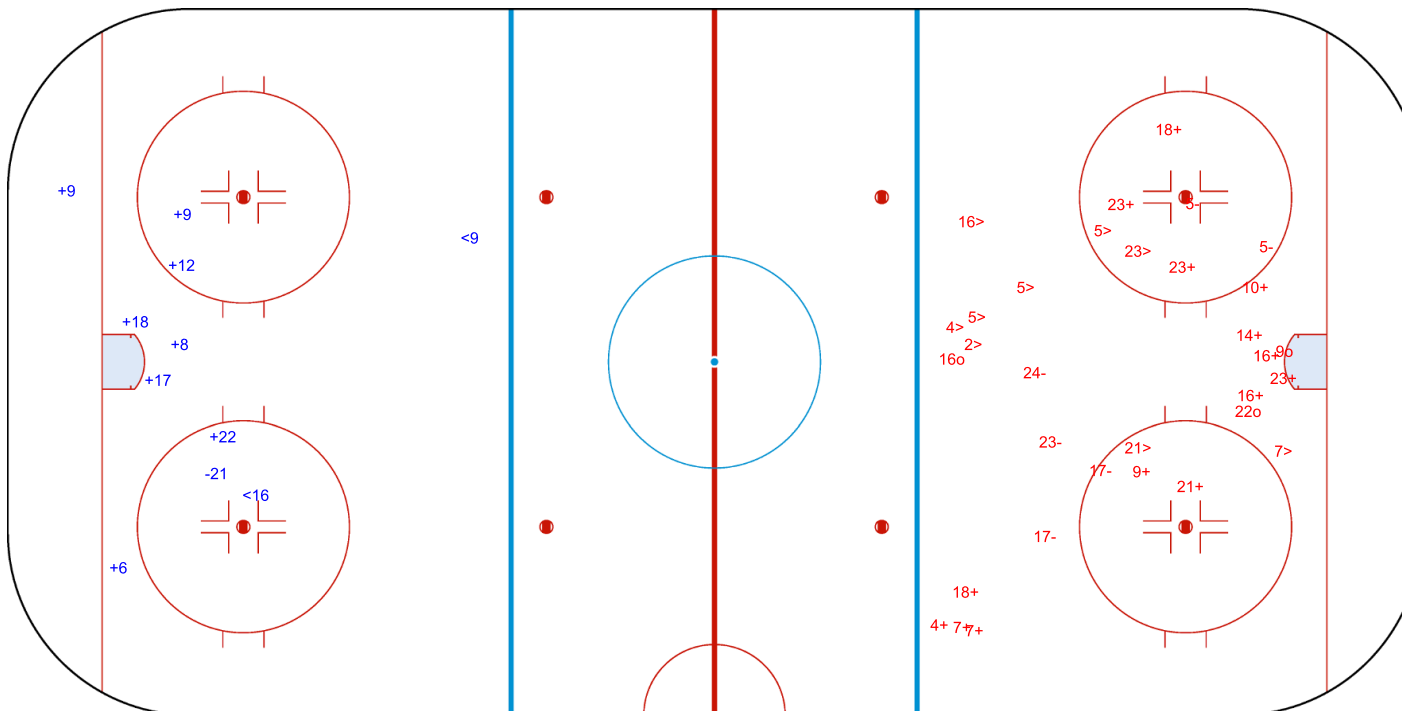

GK 20 of ITA

**3rd Period**

Shots by ITA

Goals (o): 3    SSG (+): 14  
SSP (>): 9    SPG (-): 6

GK 20 of NED

Legend:		
<b>GK</b>	Goalkeeper	
<b>SPG</b>	Shots past goal	
<b>SSG</b>	Shots saved by goalkeeper	
<b>SSP</b>	Shots saved by player	