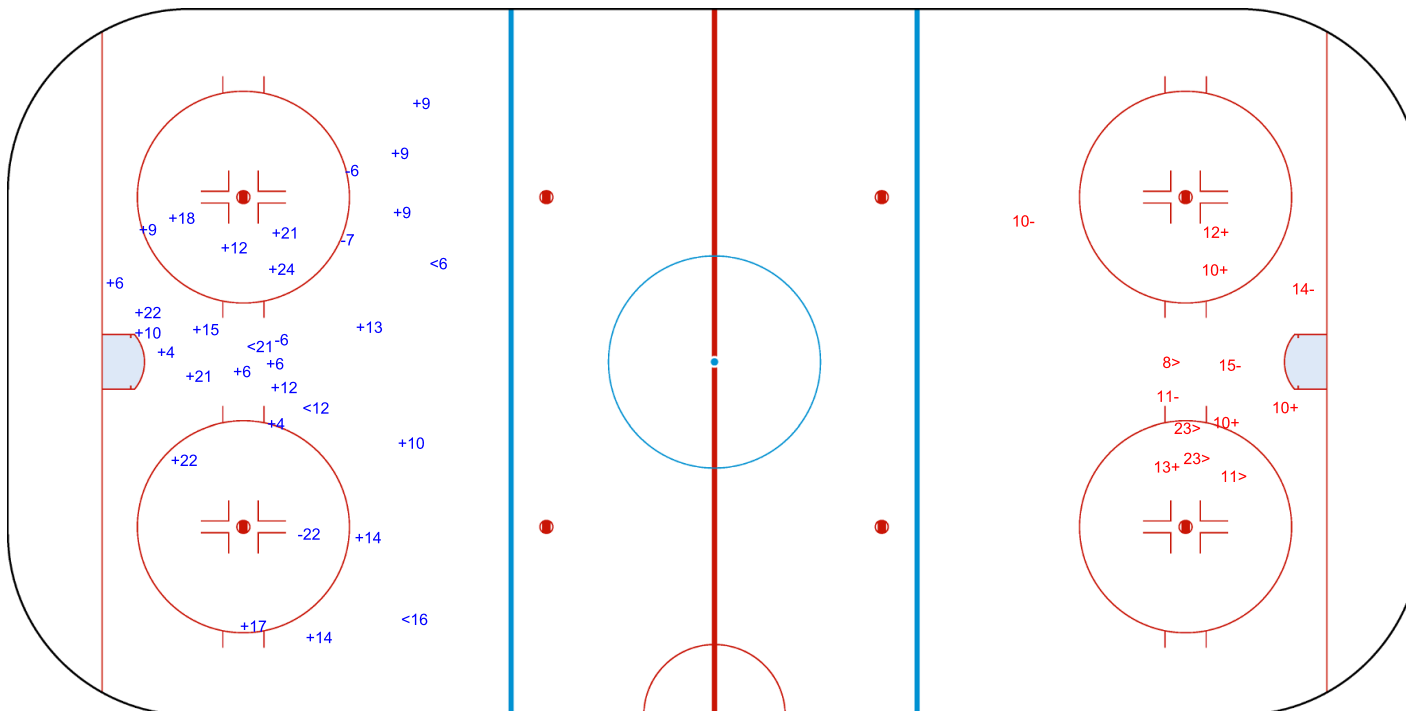

SHOT CHART
GBR - NED

Shots by GBR
Goals (o): 1
SSP (<): 4

SSG (+): 13
SPG (-): 2

GK 20 of NED

1st Period

Shots by NED
Goals (o): 0
SSP (>): 1

SSG (+): 11
SPG (-): 2

GK 1 of GBR

Shots by NED

Goals (o): 0 SSG (+): 24
SSP (<): 4 SPG (-): 4

GK 1 of GBR

2nd Period

Shots by GBR

Goals (o): 0 SSG (+): 5
SSP (>): 4 SPG (-): 4

GK 20 of NED

Shots by GBR