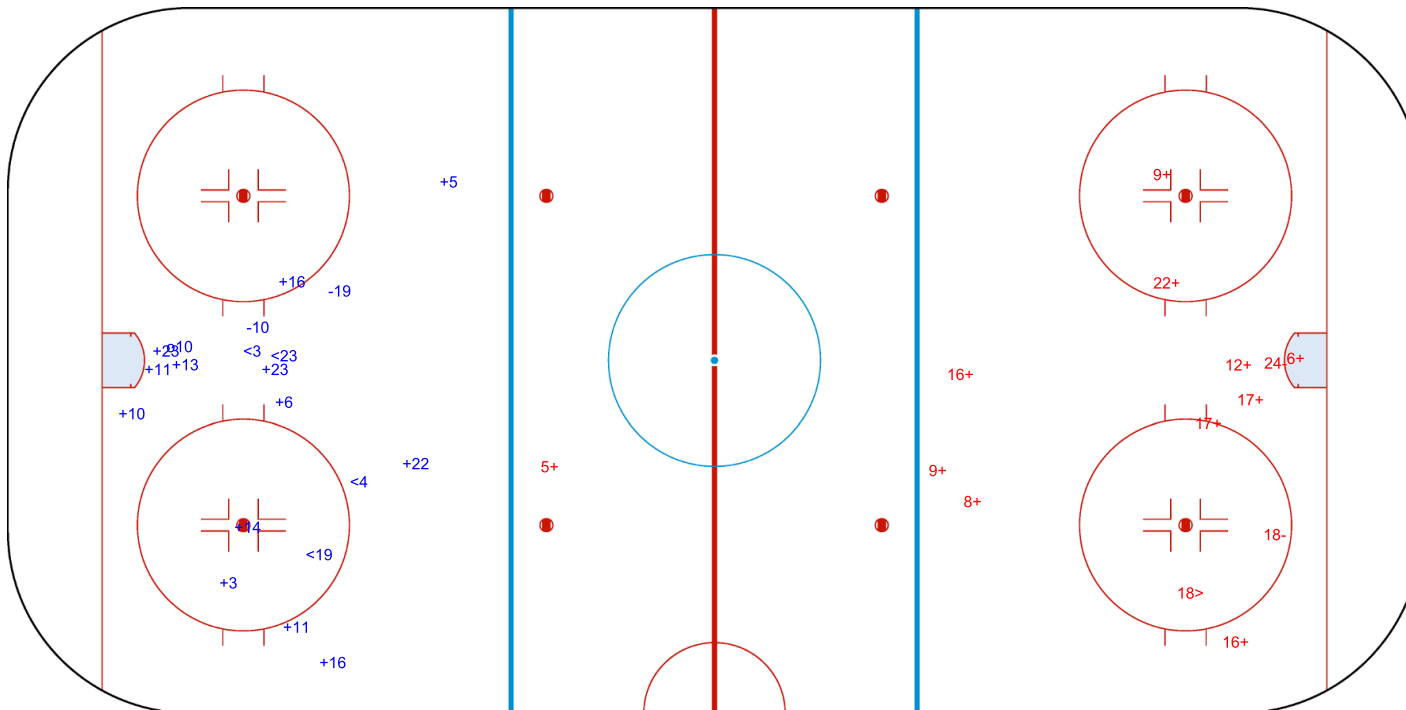

SHOT CHART
GBR - NED

Shots by GBR
Goals (o): 1
SSP (<): 4

SSG (+): 13
SPG (-): 2

GK 20 of NED

1st Period

Shots by NED
Goals (o): 0
SSP (>): 1

SSG (+): 11
SPG (-): 2

GK 1 of GBR

Shots by NED

Goals (o): 0 SSG (+): 24
SSP (<): 4 SPG (-): 4

GK 1 of GBR

2nd Period

Shots by GBR

Goals (o): 0 SSG (+): 5
SSP (>): 4 SPG (-): 4

GK 20 of NED

Shots by GBR