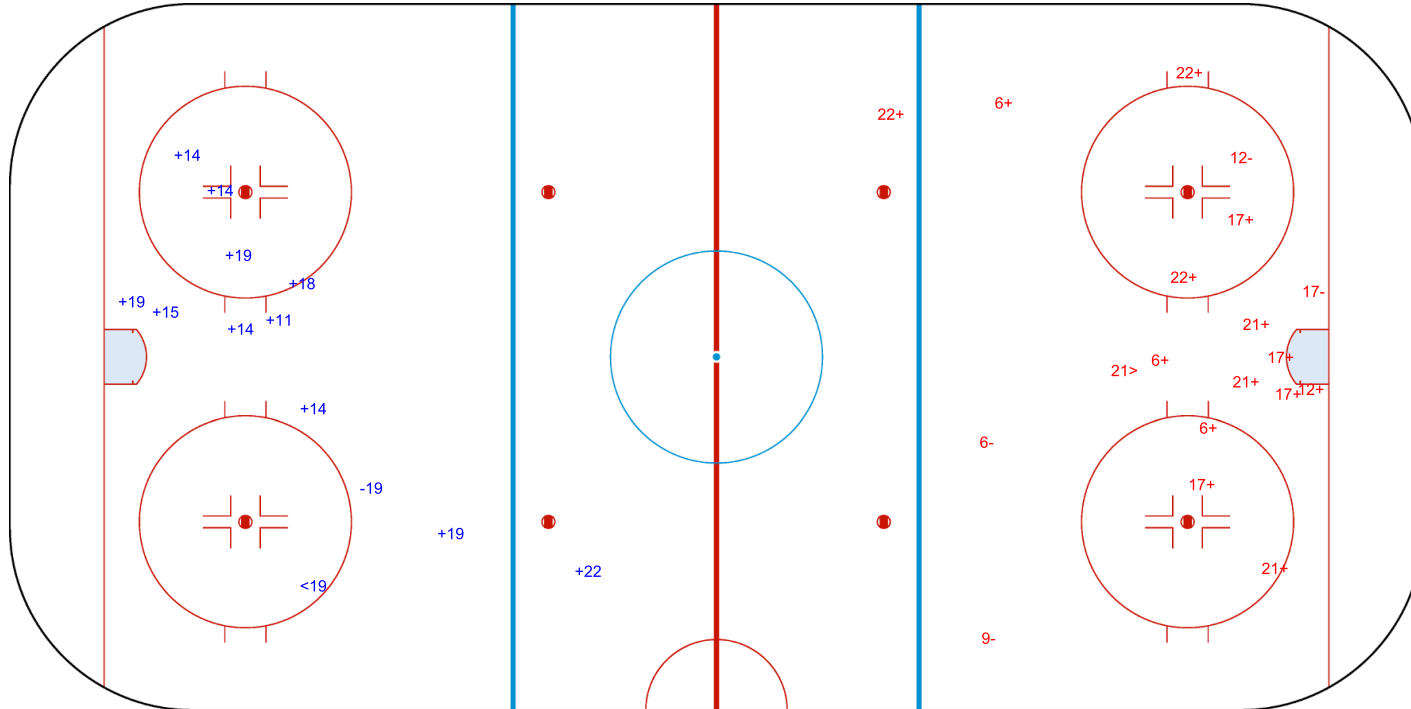

Goals (o): 0 SSG (+): 11
SSP (<): 1 SPG (-): 1

GK 20 of NED

3rd Period

Shots by NED

Goals (o): 0 SSG (+): 14
SSP (>): 1 SPG (-): 4

GK 1 of GBR

Legend:		
GK	Goalkeeper	
SPG	Shots past goal	
SSG	Shots saved by goalkeeper	
SSP	Shots saved by player	