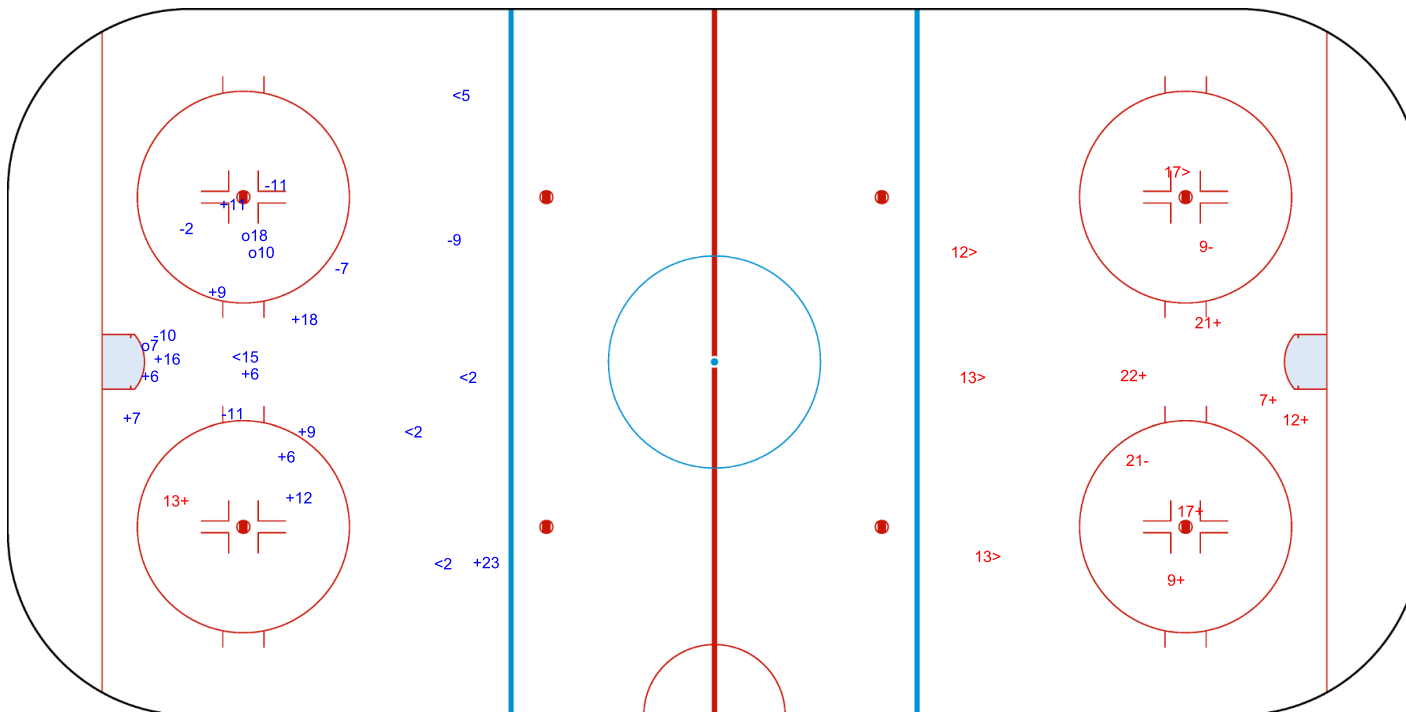

SHOT CHART
NED - ROU

Shots by NED
Goals (o): 2 SSG (+): 10
SSP (<): 1 SPG (-): 5

ROU → 1st Period ← NED

Shots by ROU
Goals (o): 1 SSG (+): 5
SSP (>): 1 SPG (-): 3

Shots by ROU

Goals (o): 3 SSG (+): 11
SSP (<): 5 SPG (-): 6

GK 20 of NED

2nd Period

Shots by NED

Goals (o): 0 SSG (+): 7
SSP (>): 4 SPG (-): 2

GK 1 of ROU

Shots by NED

Goals (o): 0 SSG (+): 7
SSP (<): 4 SPG (-): 5

GK 1 of ROU