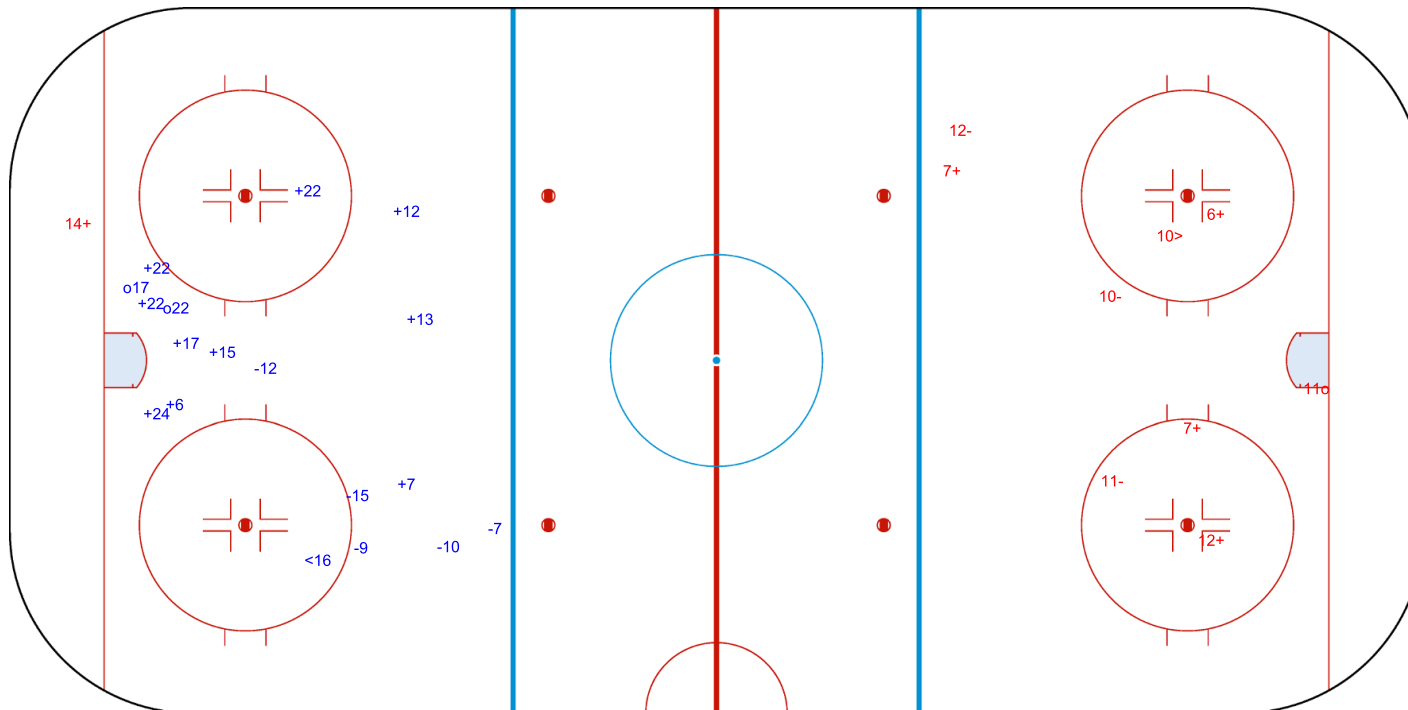

SHOT CHART
NED - ROU

Shots by NED
Goals (o): 2 SSG (+): 10
SSP (<): 1 SPG (-): 5

ROU → 1st Period ← NED

Shots by ROU
Goals (o): 1 SSG (+): 5
SSP (>): 1 SPG (-): 3

Shots by ROU

Goals (o): 3 SSG (+): 11
SSP (<): 5 SPG (-): 6

GK 20 of NED

2nd Period

Shots by NED

Goals (o): 0 SSG (+): 7
SSP (>): 4 SPG (-): 2

GK 1 of ROU

Shots by NED

Goals (o): 0 SSG (+): 7
SSP (<): 4 SPG (-): 5

GK 1 of ROU