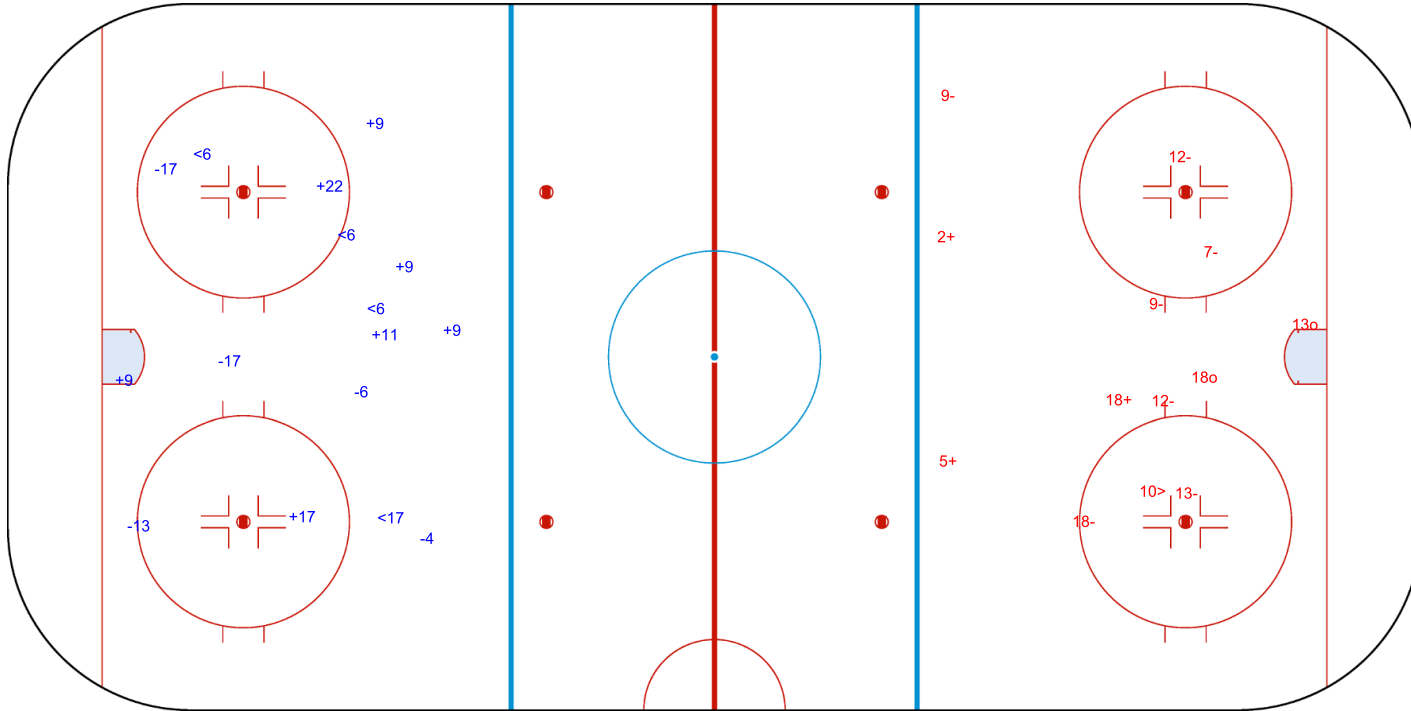

Shots by NED

Goals (o): 0   SSG (+): 7
SSP (<): 4   SPG (-): 5

GK 1 of ROU

ROU   **3rd Period**   **NED**

Shots by ROU

Goals (o): 2   SSG (+): 3
SSP (>): 1   SPG (-): 7

GK 20 of NED

Legend:	
GK Goalkeeper	SSP Shots saved by player
SPG Shots past goal	SSG Shots saved by goalkeeper