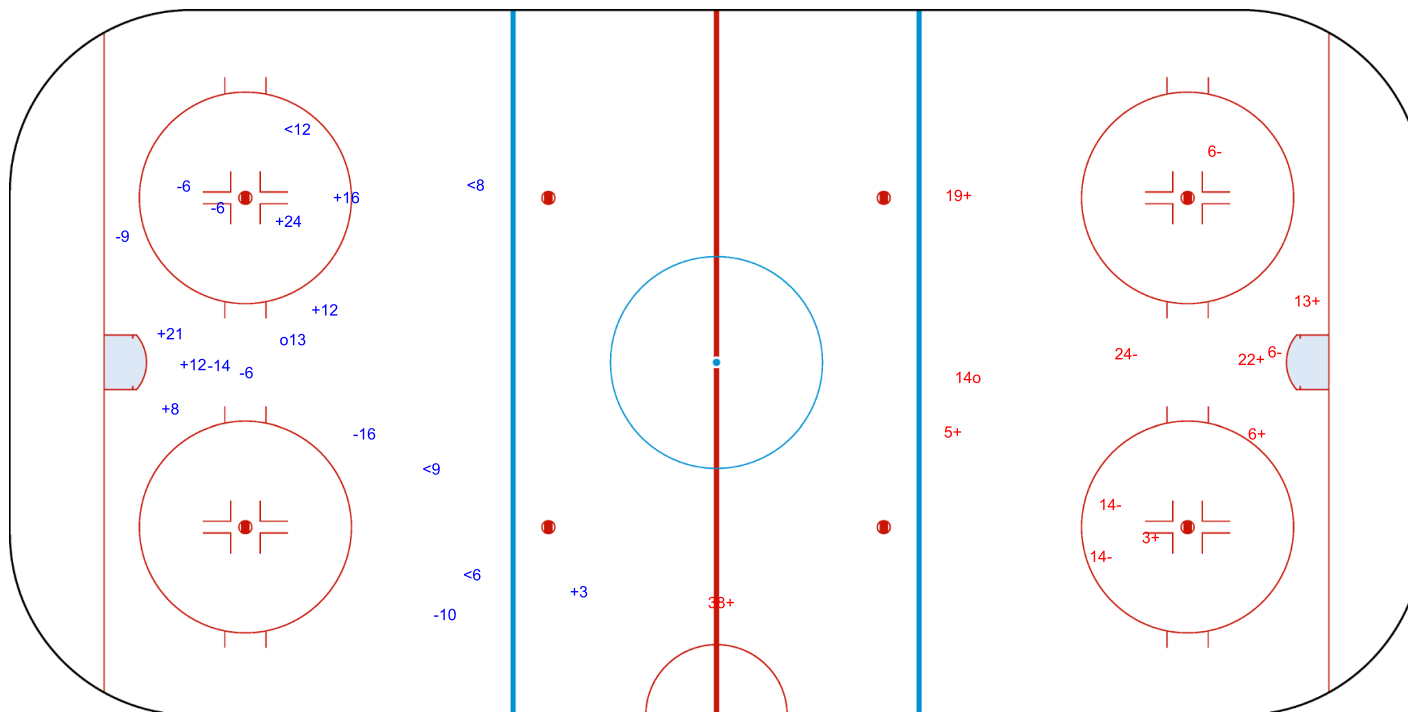

SHOT CHART
CRO - NED

Shots by NED
Goals (o): 1
SSP (<): 4

SSG (+): 7
SPG (-): 7

GK 1 of CRO

1st Period

Shots by CRO

Goals (o): 1
SSP (>): 0

SSG (+): 7
SPG (-): 5

GK 20 of NED

Shots by CRO

Goals (o): 2 SSG (+): 2

SSP (<): 0 SPG (-): 2

GK 20 of NED

2nd Period

Shots by NED

Goals (o): 1 SSG (+): 12