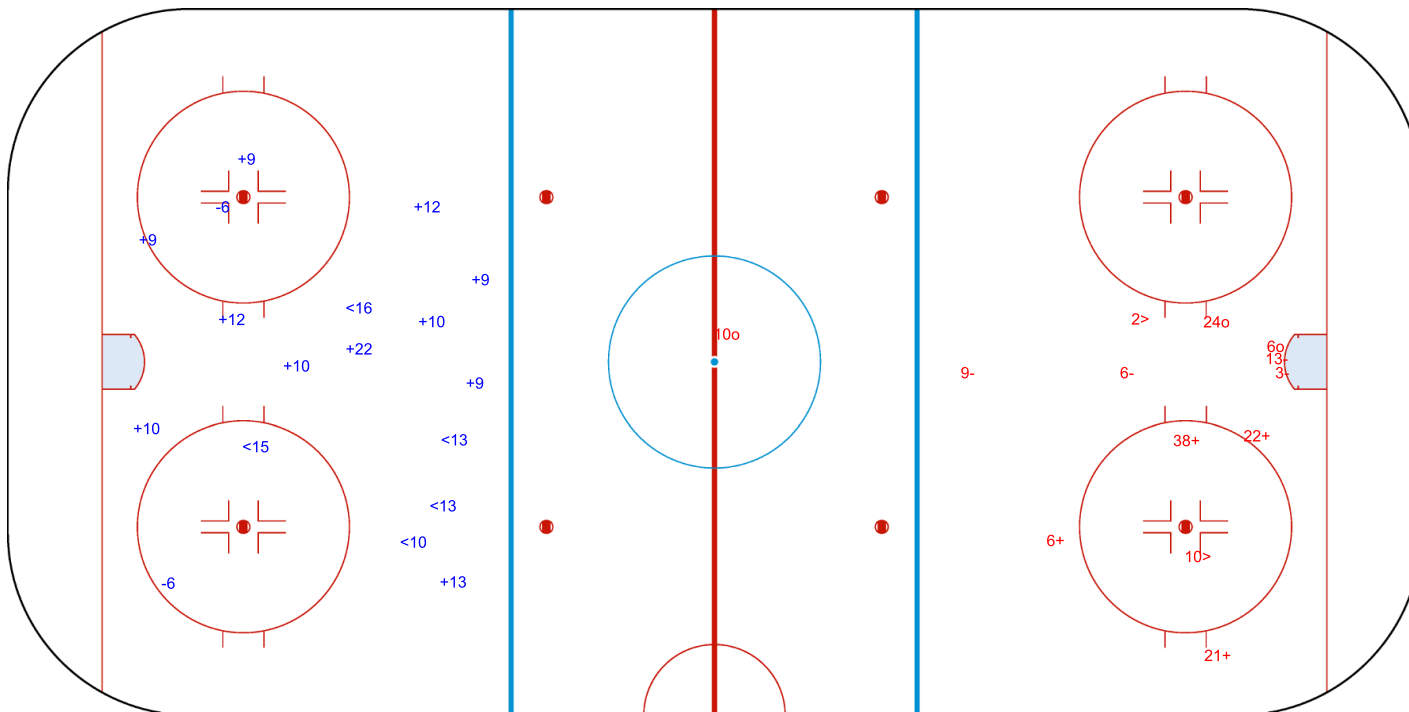

Shots by NED

Goals (o): 0   SSG (+): 11
SSP (-): 5   SPG (-): 2

GK 1 of CRO

3rd Period

Shots by CRO

Goals (o): 3   SSG (+): 4
SSP (>): 2   SPG (-): 4

GK 1 of NED

GK 20 of NED

ENG

Legend:	ENG Empty net goal	GK Goalkeeper	SPG Shots past goal	SSG Shots saved by goalkeeper	SSP Shots saved by player