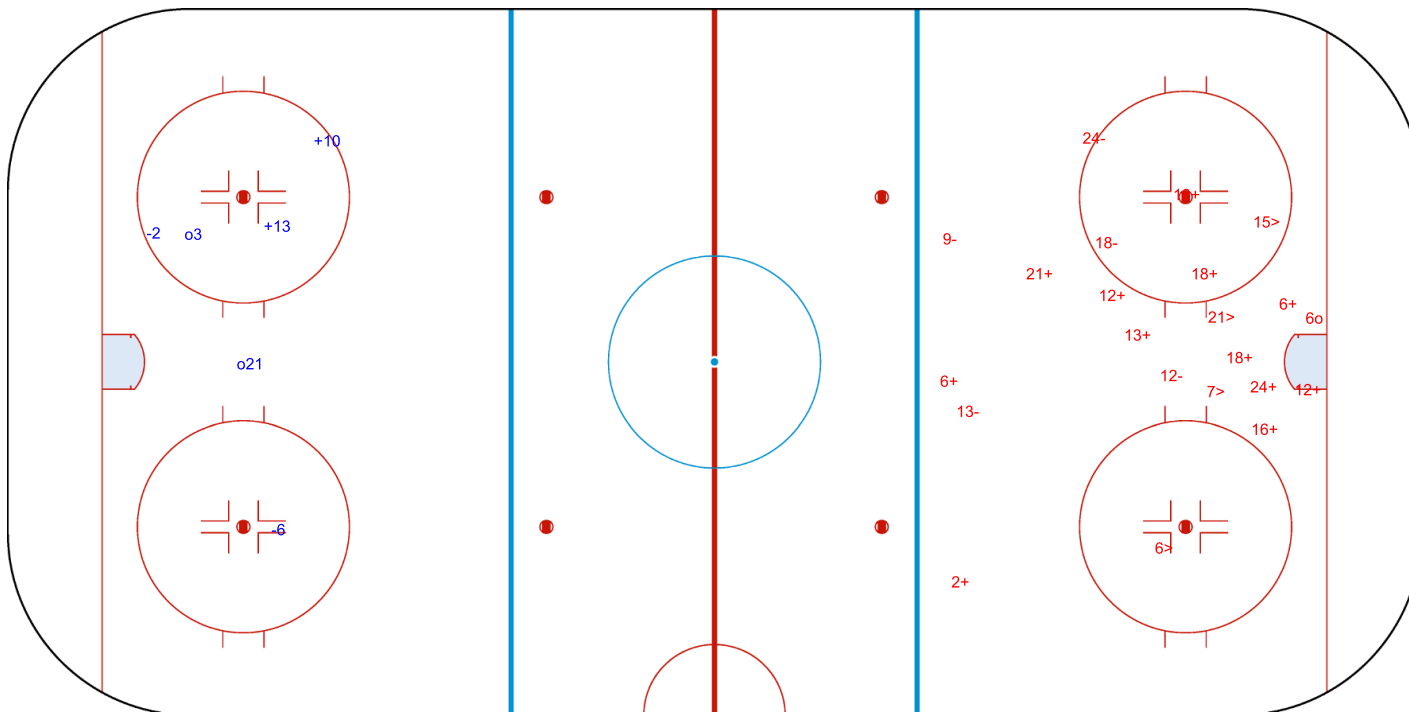

SHOT CHART
CRO - NED

Shots by NED
Goals (o): 1
SSP (<): 4

SSG (+): 7
SPG (-): 7

GK 1 of CRO

1st Period

Shots by CRO

Goals (o): 1
SSP (>): 0

SSG (+): 7
SPG (-): 5

GK 20 of NED

Shots by CRO

Goals (o): 2 SSG (+): 2

SSP (<): 0 SPG (-): 2

GK 20 of NED

2nd Period

Shots by NED

Goals (o): 1 SSG (+): 12

SSP (>): 4 SPG (-): 5

GK 1 of CRO

Shots by NED

Goals (o): 0 SSG (+): 11
SSP (-): 5 SPG (-): 2

GK 1 of CRO

3rd Period

Shots by CRO

Goals (o): 3 SSG (+): 4
SSP (>): 2 SPG (-): 4