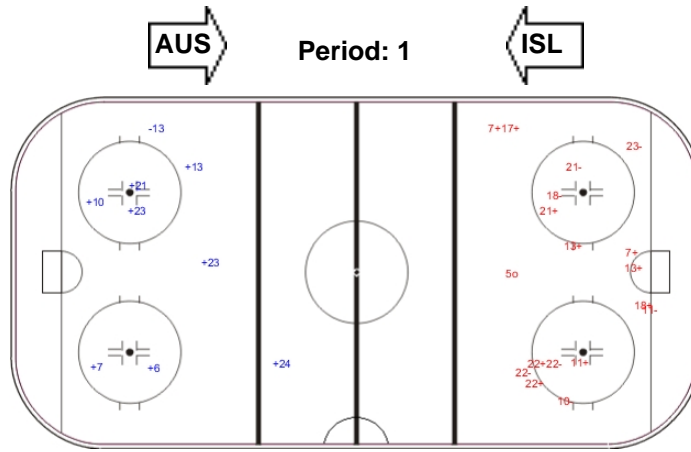

Shots by AUS

Goals (o): 2

SSP (>): 0

SSG (+): 10

SPG (-): 5

GK 1 of ISL

ENG

LEGEND