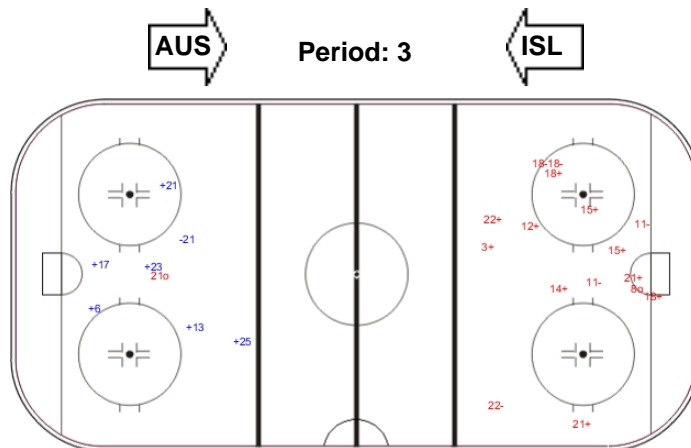

Shots by AUS

Goals (o): 2

SSP (>): 0

SSG (+): 10

SPG (-): 5

GK 1 of ISL

ENG

LEGEND