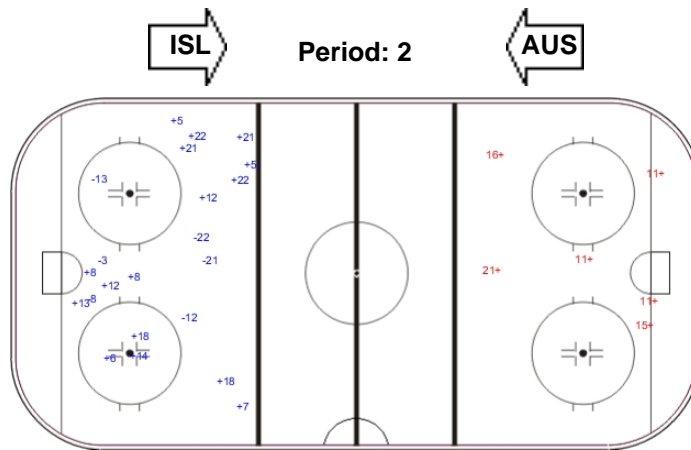

Shots by AUS

Goals (o): 2

SSP (>): 0

SSG (+): 10

SPG (-): 5

GK 1 of ISL

ENG

LEGEND