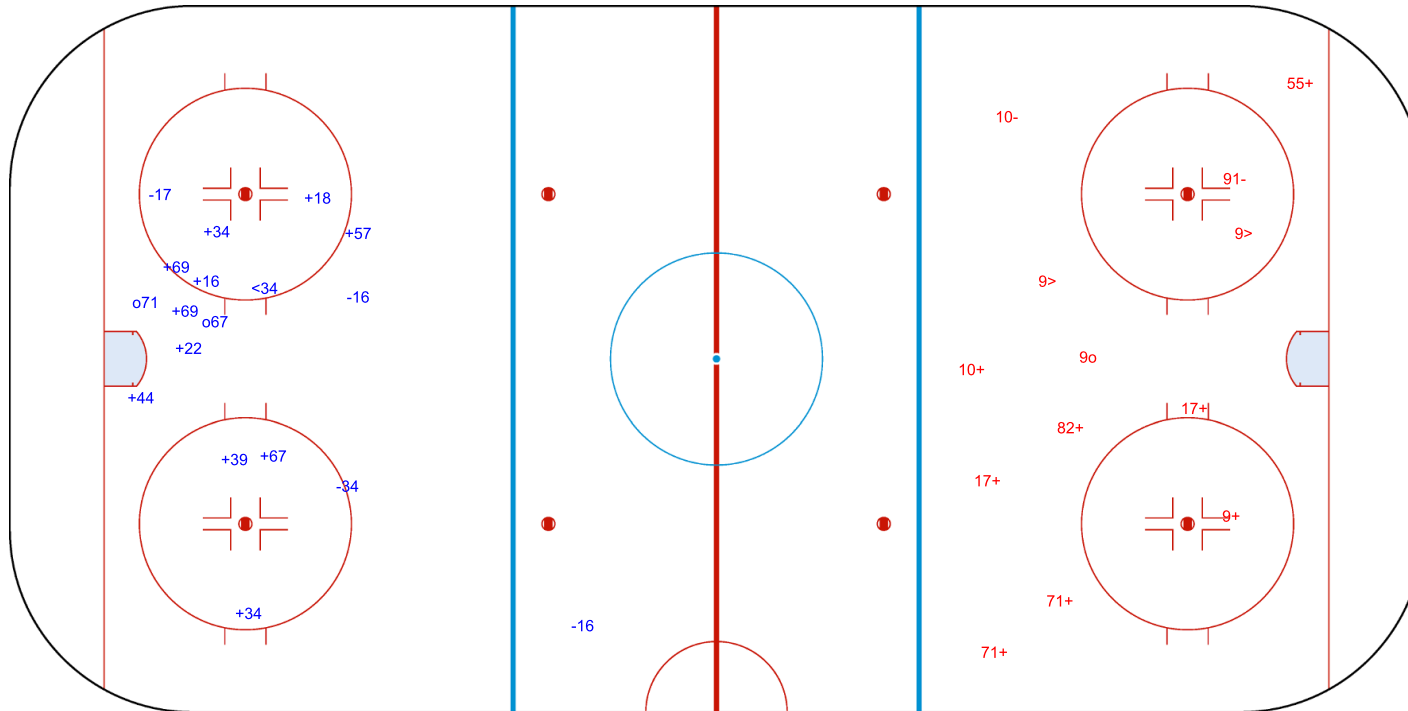

Shots by KRE

Goals (o): 1

SSP (>): 2

SSG (+): 8

SPG (-): 2

GK 88 of KRE

GK 30 of NIT

Shots by NIT
Goals (o): 4 SSG (+): 15
SSP (<): 2 SPG (-): 3