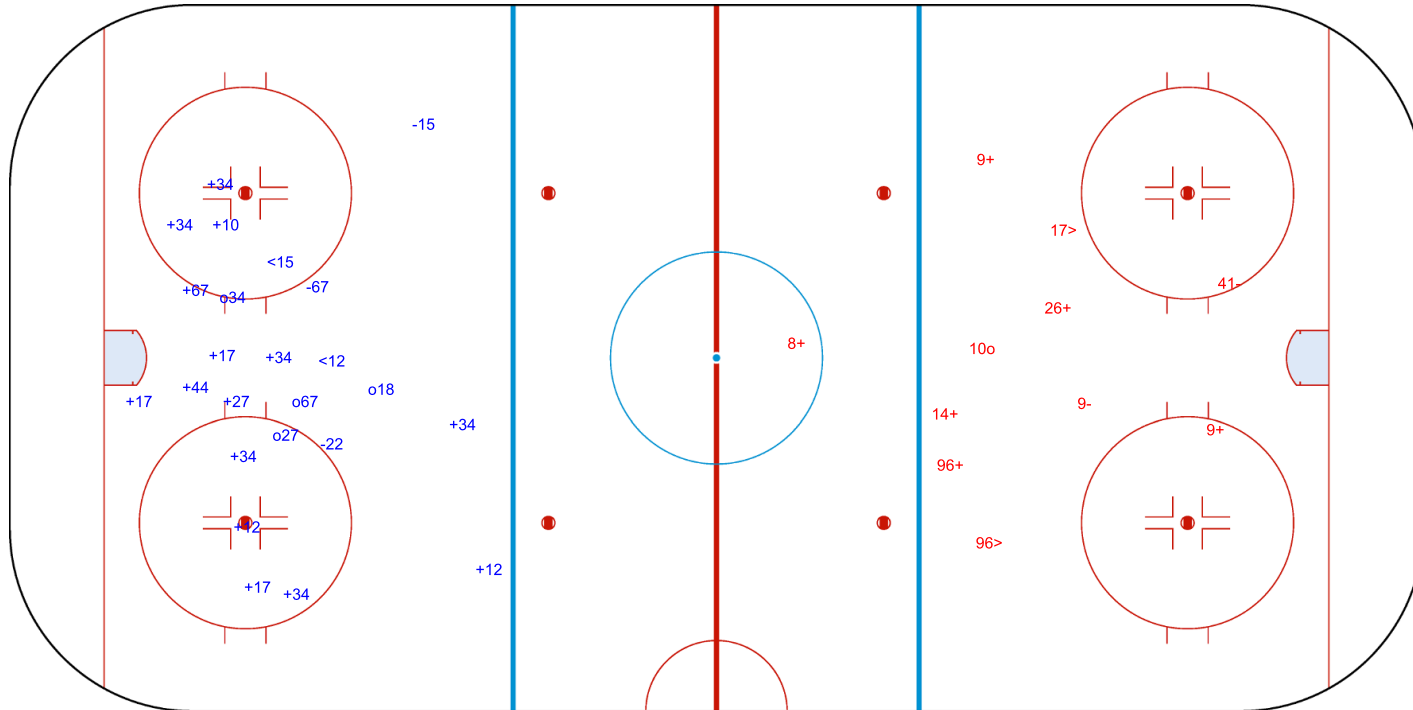

Shots by NIT
Goals (o): 4   SSG (+): 15
SSP (<): 2   SPG (-): 3

GK 88 of KRE

KRE →   3rd Period   ← **NIT**

Shots by KRE
Goals (o): 1   SSG (+): 6
SSP (>): 2   SPG (-): 2

GK 30 of NIT

Legend:			
GK	Goalkeeper	SPG	Shots past goal
SSG	Shots saved by goalkeeper	SSP	Shots saved by player