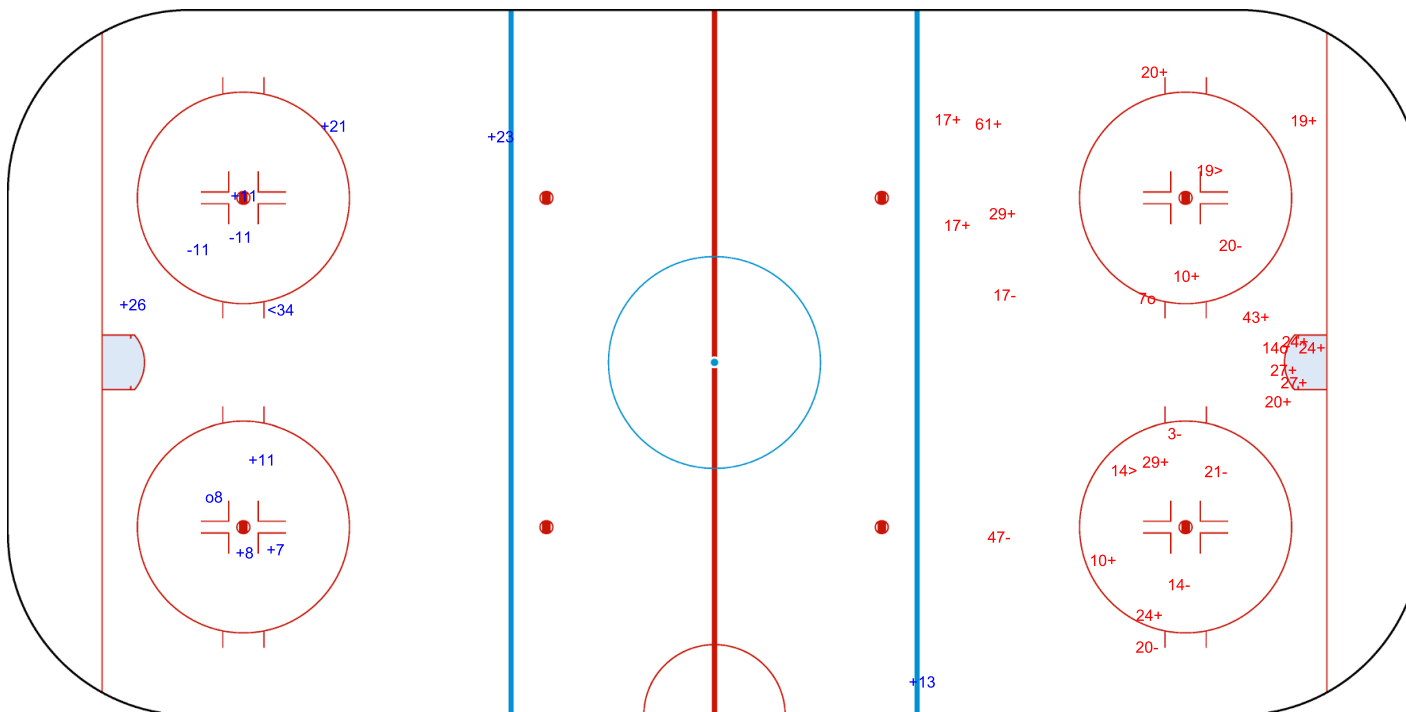

SHOT CHART
 CAN - SWE

Shots by SWE
 Goals (o): 1
 SSP (-): 1

SSG (+): 8
 SPG (-): 2

GK 38 of CAN

1st Period

Shots by CAN

Goals (o): 2
 SSP (>): 2

SSG (+): 16
 SPG (-): 7

GK 30 of SWE

Shots by CAN

Goals (o): 1 SSG (+): 10
 SSP (<): 2 SPG (-): 6

GK 30 of SWE

2nd Period

Shots by SWE

Goals (o): 0 SSG (+): 3
 SSP (>): 3 SPG (-): 5

GK 38 of CAN