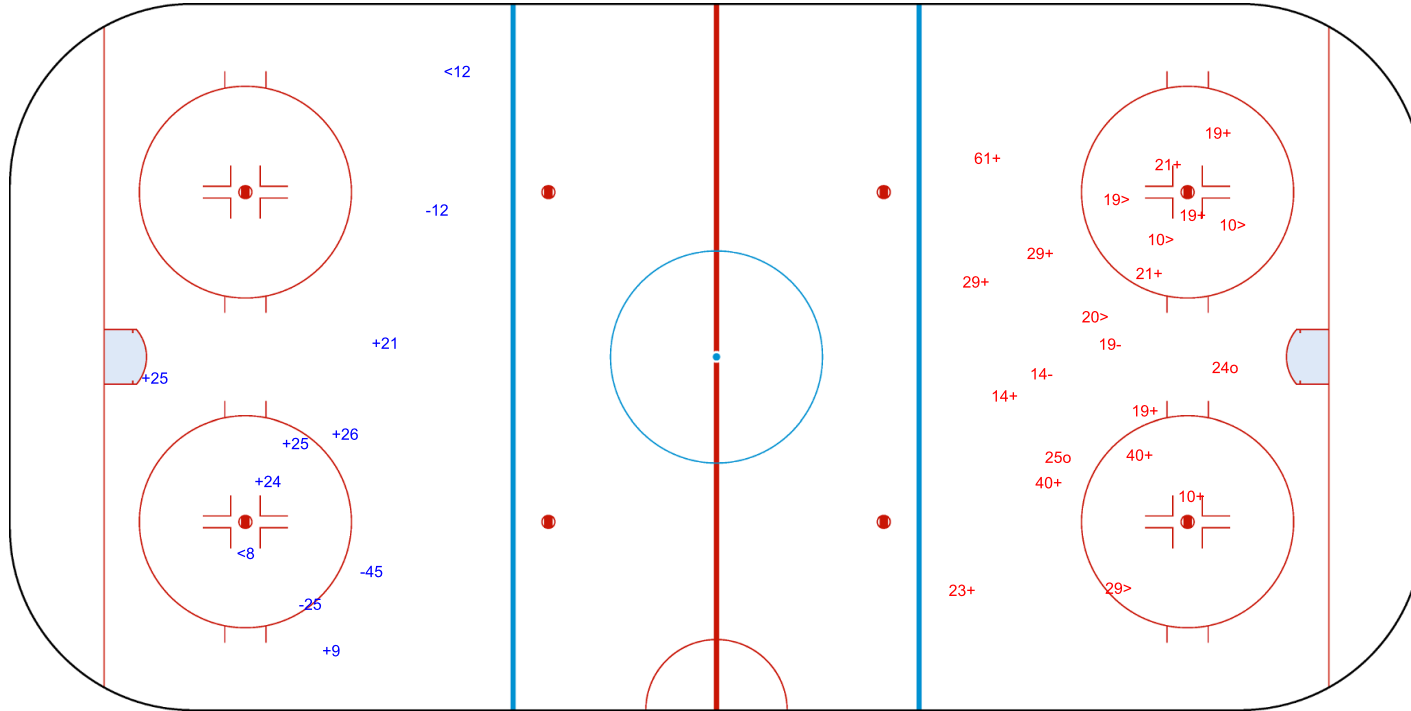

Shots by SWE

Goals (o): 0 SSG (+): 6
 SSP (-): 2 SPG (-): 3

GK 38 of CAN

3rd Period

Shots by CAN

Goals (o): 2 SSG (+): 13
 SSP (>): 5 SPG (-): 2

GK 30 of SWE

Legend:		
GK	Goalkeeper	
SPG	Shots past goal	
SSG	Shots saved by goalkeeper	
SSP	Shots saved by player	