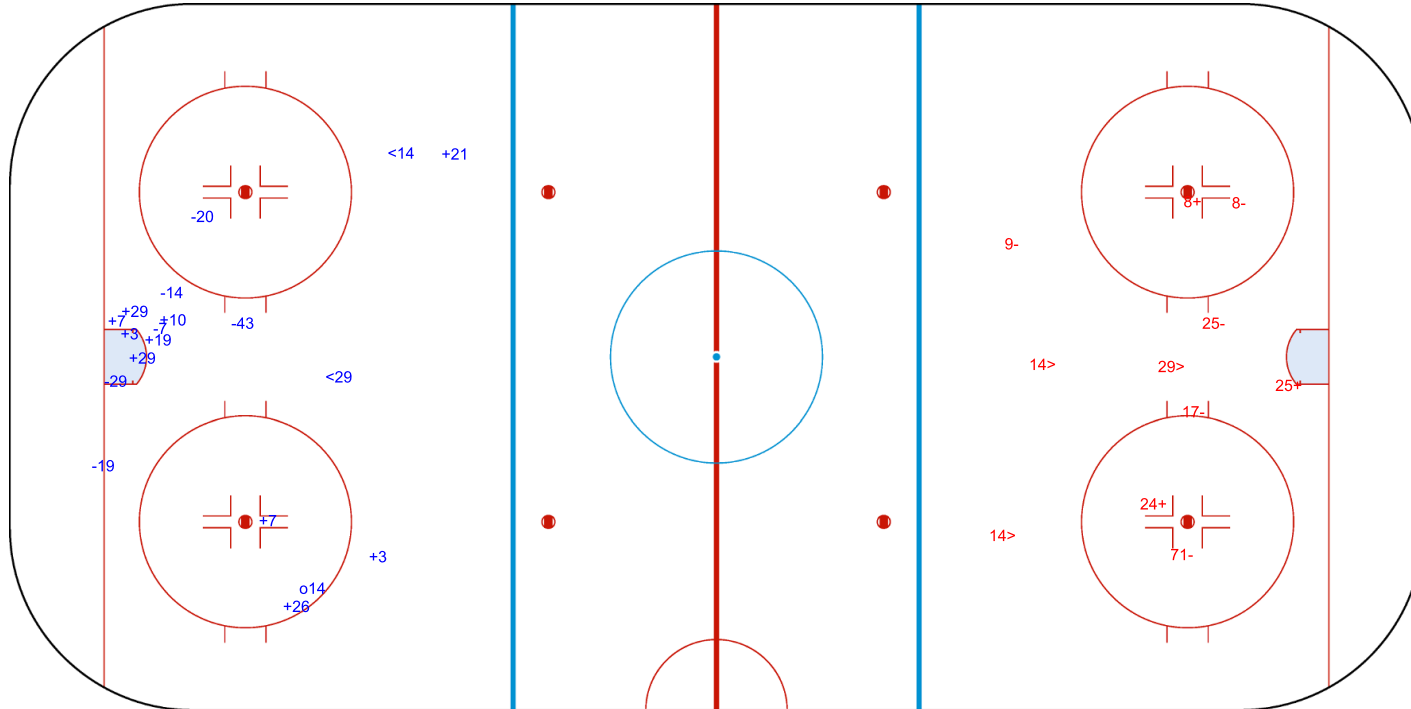

SHOT CHART
 CAN - SWE

Shots by SWE
 Goals (o): 1
 SSP (-): 1

SSG (+): 8
 SPG (-): 2

GK 38 of CAN

1st Period

Shots by CAN

Goals (o): 2
 SSP (>): 2

SSG (+): 16
 SPG (-): 7

GK 30 of SWE

Shots by CAN

Goals (o): 1 SSG (+): 10
 SSP (<): 2 SPG (-): 6

GK 30 of SWE

2nd Period

Shots by SWE

Goals (o): 0 SSG (+): 3
 SSP (>): 3 SPG (-): 5

GK 38 of CAN