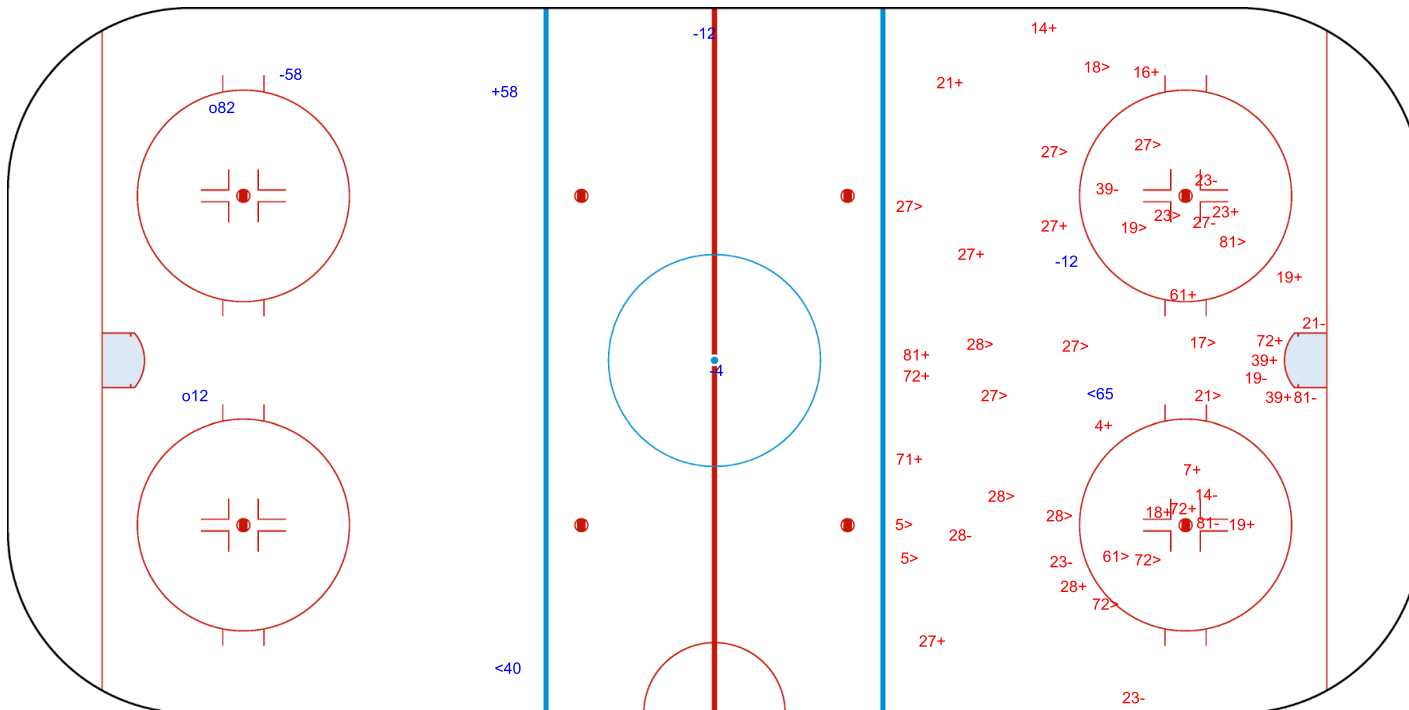

SHOT CHART
CAN - FIN

Shots by FIN
Goals (o): 2
SSP (-): 2
SSG (+): 1
SPG (-): 4

GK 30 of CAN

Period: 3

Shots by CAN
Goals (o): 0
SSP (>): 19
SSG (+): 21
SPG (-): 11

GK 30 of FIN

Legend:	
GK	Goalkeeper
SPG	Shots past goal
SSG	Shots saved by goalkeeper
SSP	Shots saved by player