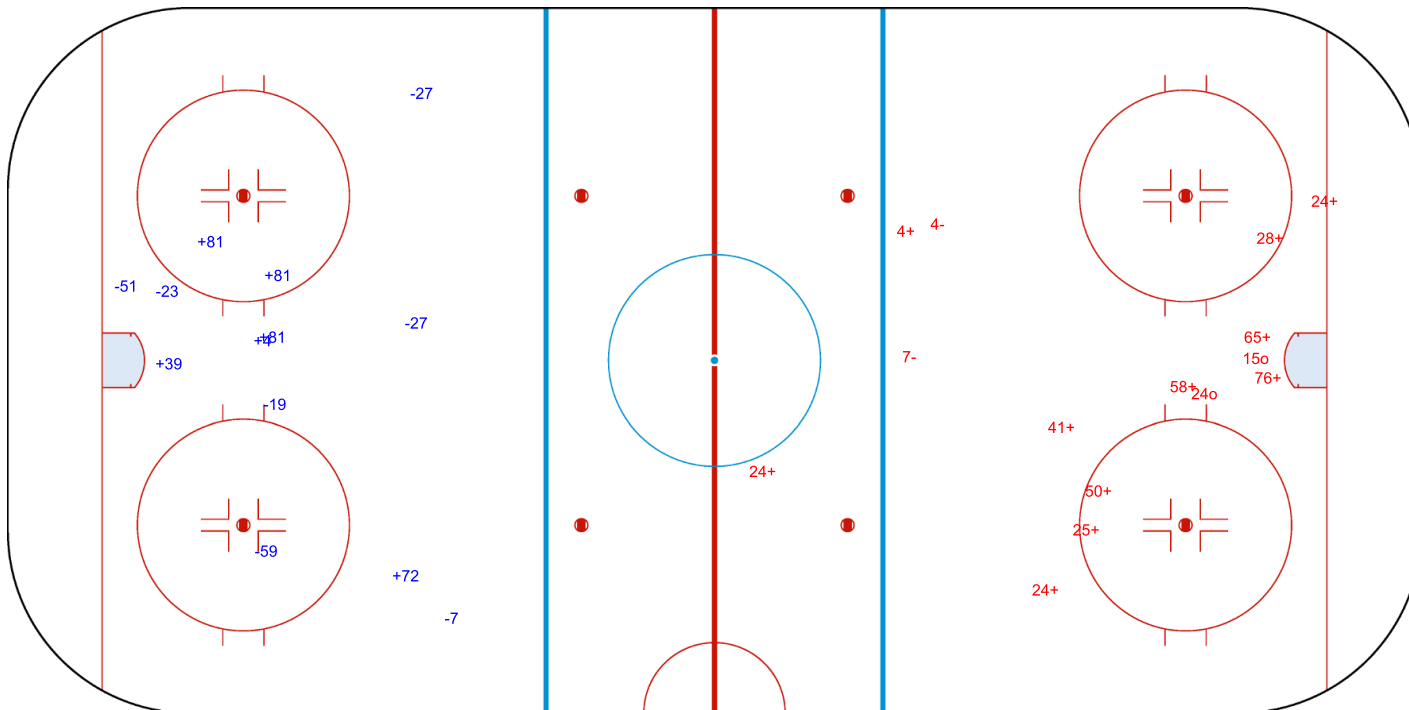

SHOT CHART
FIN - CAN

Shots by CAN
Goals (o): 0
SSP (-): 0
SSG (+): 6
SPG (-): 7

GK 30 of FIN

FIN → ← CAN
Period: 3

Shots by FIN
Goals (o): 2
SSP (>): 0
SSG (+): 11
SPG (-): 2

GK 30 of CAN

ENG

Legend:
ENG Empty net goal GK Goalkeeper SPG Shots past goal SSG Shots saved by goalkeeper SSP Shots saved by player