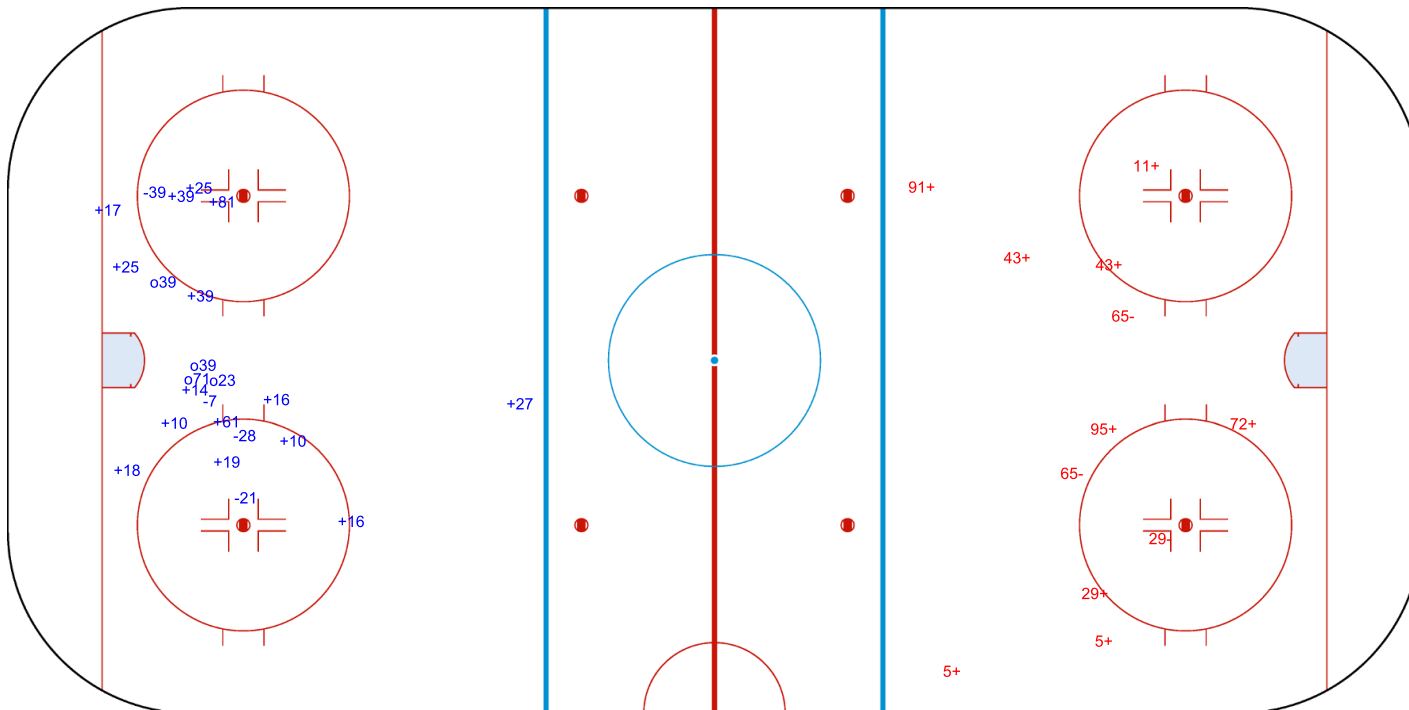

SHOT CHART

CAN - GER

Shots by CAN

Goals (o): 4 SSG (+): 15
SSP (-): 0 SPG (-): 4

GK 31 of GER

Period: 3

Shots by GER

Goals (o): 0 SSG (+): 9
SSP (>): 0 SPG (-): 3

GK 30 of CAN

Legend:	GK Goalkeeper	SPG Shots past goal	SSG Shots saved by goalkeeper	SSP Shots saved by player
----------------	----------------------	----------------------------	--------------------------------------	----------------------------------