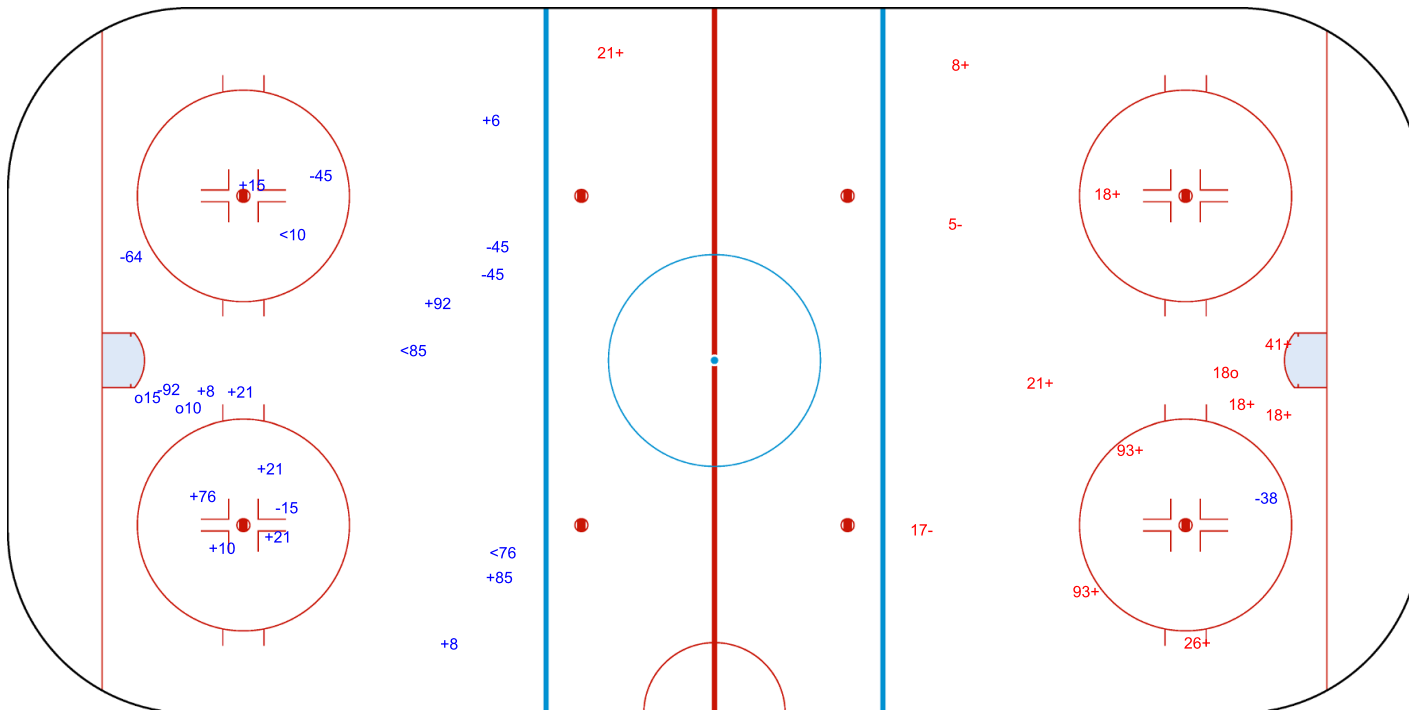

SHOT CHART
SUI - NOR

Shots by SUI
Goals (o): 2
SSP (-): 3
SSG (+): 11
SPG (-): 7

GK 38 of NOR

NOR → Period: 3 ← SUI

Shots by NOR
Goals (o): 1
SSP (>): 0
SSG (+): 10
SPG (-): 2

GK 63 of SUI

Legend:		
GK	Goalkeeper	
SPG	Shots past goal	
SSG	Shots saved by goalkeeper	
SSP	Shots saved by player	