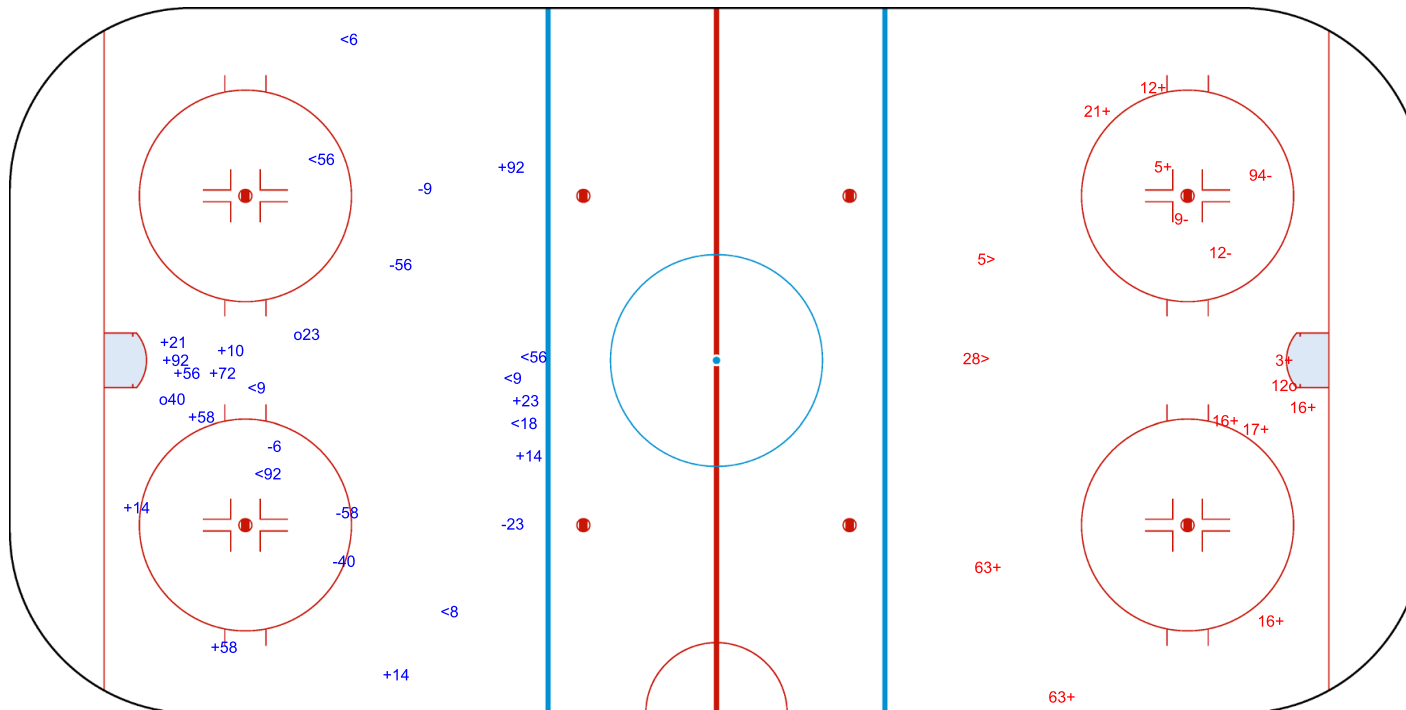

SHOT CHART
SWE - AUT

Shots by SWE
Goals (o): 2
SSP (<): 8
SSG (+): 12
SPG (-): 6

GK 29 of AUT

Period: 3

Shots by AUT
Goals (o): 1
SSP (>): 2
SSG (+): 10
SPG (-): 3

GK 30 of SWE

Legend:		
GK	Goalkeeper	
SPG	Shots past goal	
SSG	Shots saved by goalkeeper	
SSP	Shots saved by player	