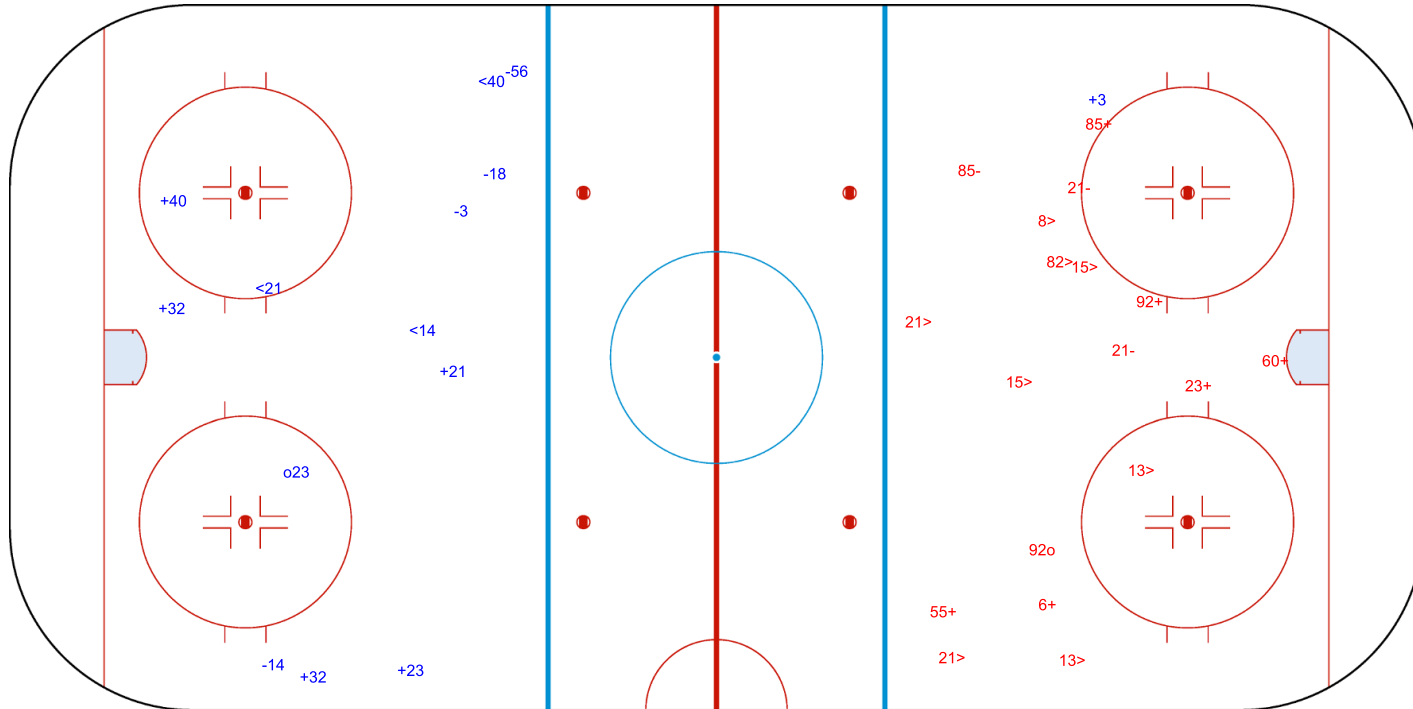

SHOT CHART
SWE - SUI

Shots by SWE
Goals (o): 1
SSP (-): 3

SSG (+): 6
SPG (-): 4

GK 20 of SUI

SUI ← Period: 3 → SWE

Shots by SUI
Goals (o): 1
SSP (>): 8

SSG (+): 6
SPG (-): 3

GK 30 of SWE