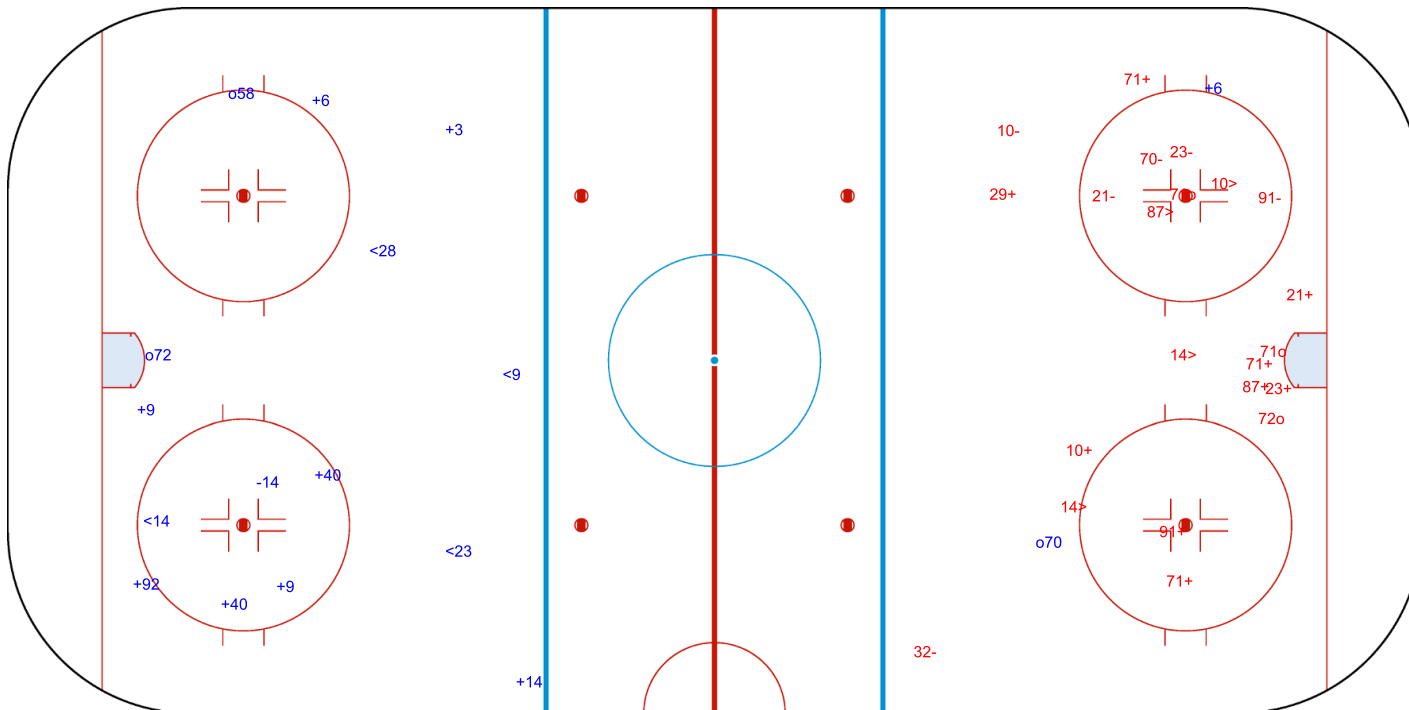

SHOT CHART
SWE - LAT

Shots by SWE
Goals (o): 3 SSG (+): 9
SSP (-): 4 SPG (-): 1

GK 30 of LAT

GK 50 of LAT

ENG

Period: 3

Shots by LAT
Goals (o): 3 SSG (+): 9
SSP (>): 4 SPG (-): 6

GK 30 of SWE