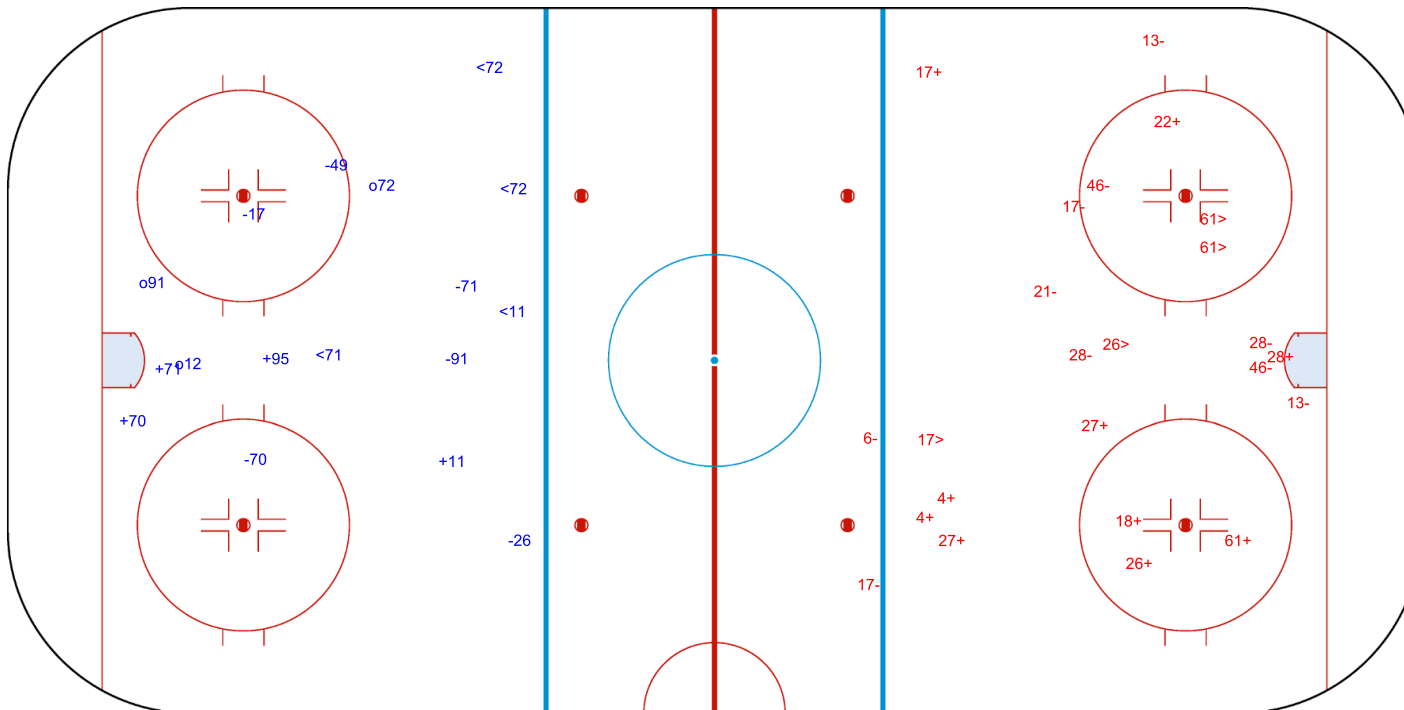

SHOT CHART
NOR - LAT

Shots by LAT
Goals (o): 3
SSP (-): 4
SSG (+): 4
SPG (-): 6

GK 33 of NOR

Period: 3

Shots by NOR
Goals (o): 0
SSP (>): 4
SSG (+): 10
SPG (-): 10

GK 30 of LAT

Legend:		
GK	Goalkeeper	
SPG	Shots past goal	
SSG	Shots saved by goalkeeper	
SSP	Shots saved by player	