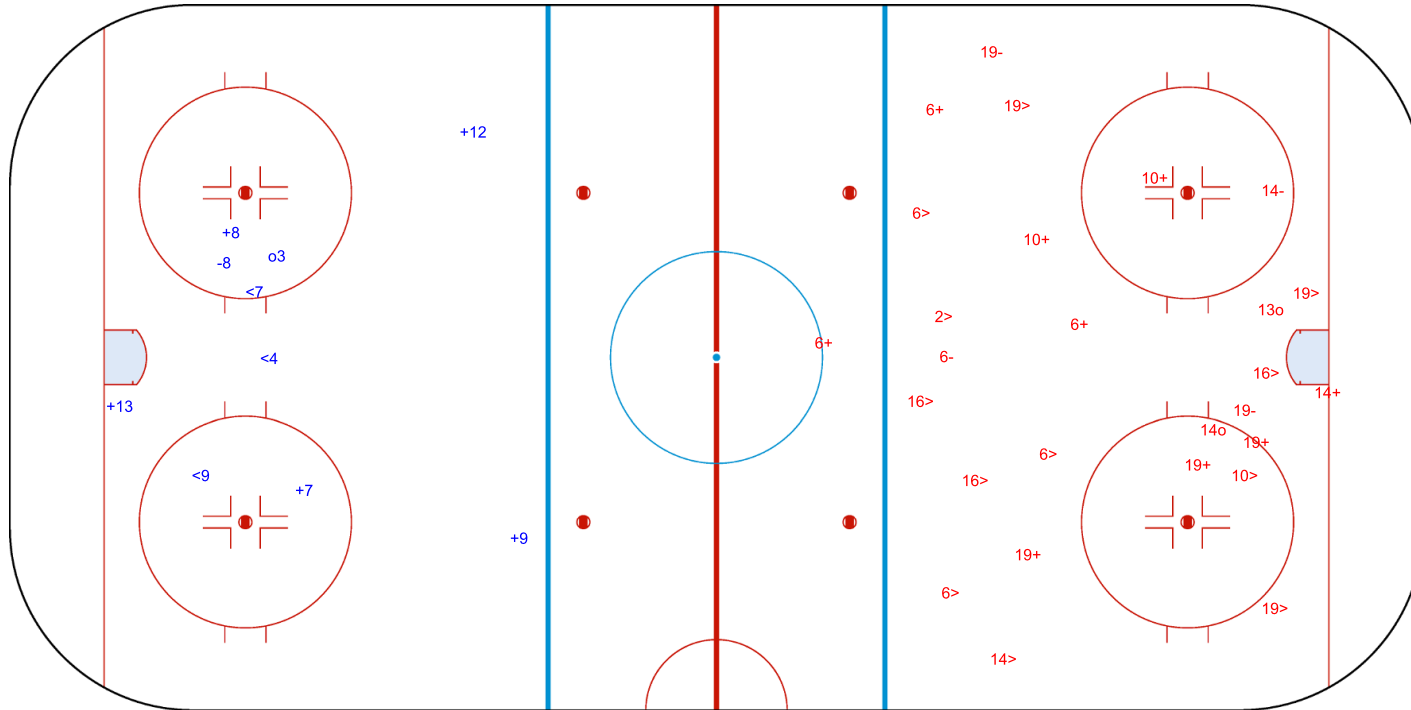

**SHOT CHART**  
**ISR - GEO**

Shots by ISR  
 Goals (o): 1  
 SSP (<): 3  
 SSG (+): 5  
 SPG (-): 1

GK 20 of GEO

ENG

Period: 3

Shots by GEO  
 Goals (o): 2  
 SSP (>): 12  
 SSG (+): 9  
 SPG (-): 4

GK 1 of ISR