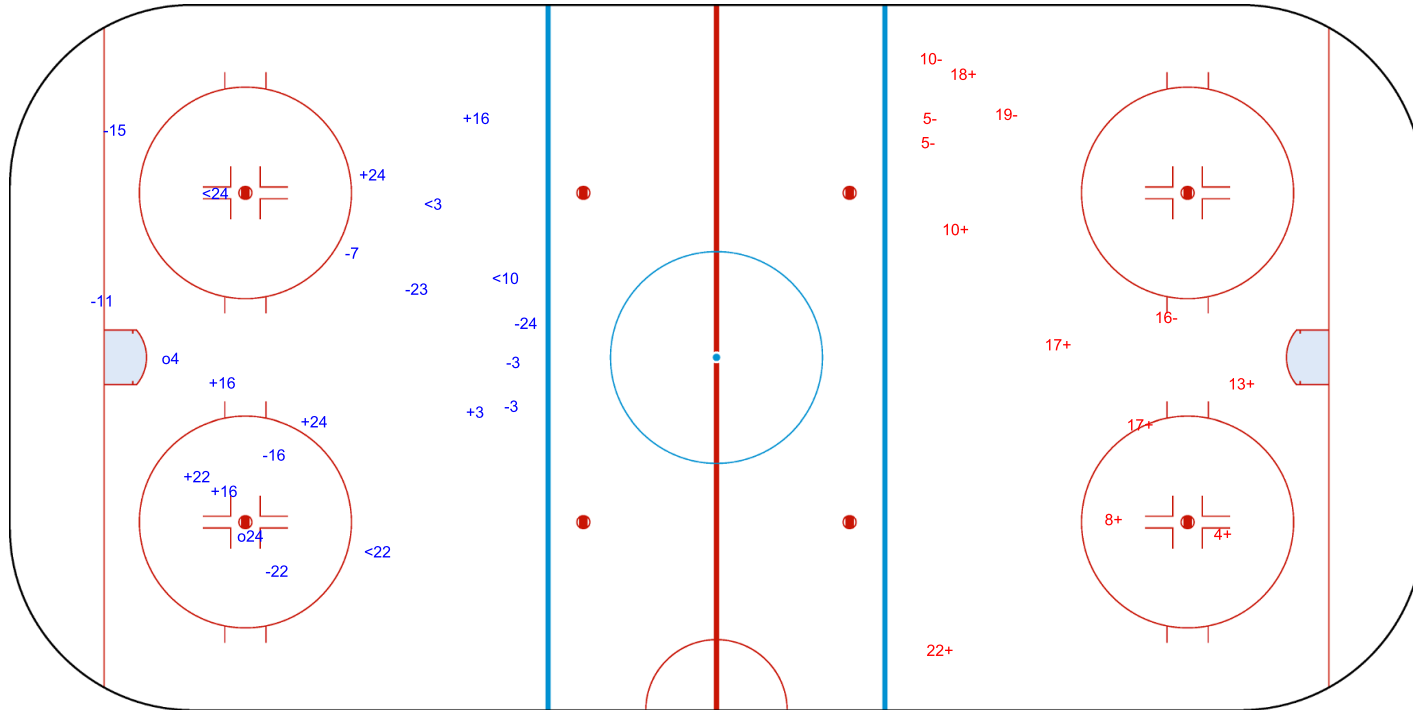

SHOT CHART

ISL - NZL

Period: 3

Shots by NZL
 Goals (o): 2 SSG (+): 7
 SSP (-): 4 SPG (-): 9

GK 20 of ISL

Shots by ISL
 Goals (o): 0 SSG (+): 8
 SSP (>): 0 SPG (-): 5

GK 1 of NZL

Legend:	GK Goalkeeper	SPG Shots past goal	SSG Shots saved by goalkeeper	SSP Shots saved by player
----------------	----------------------	----------------------------	--------------------------------------	----------------------------------