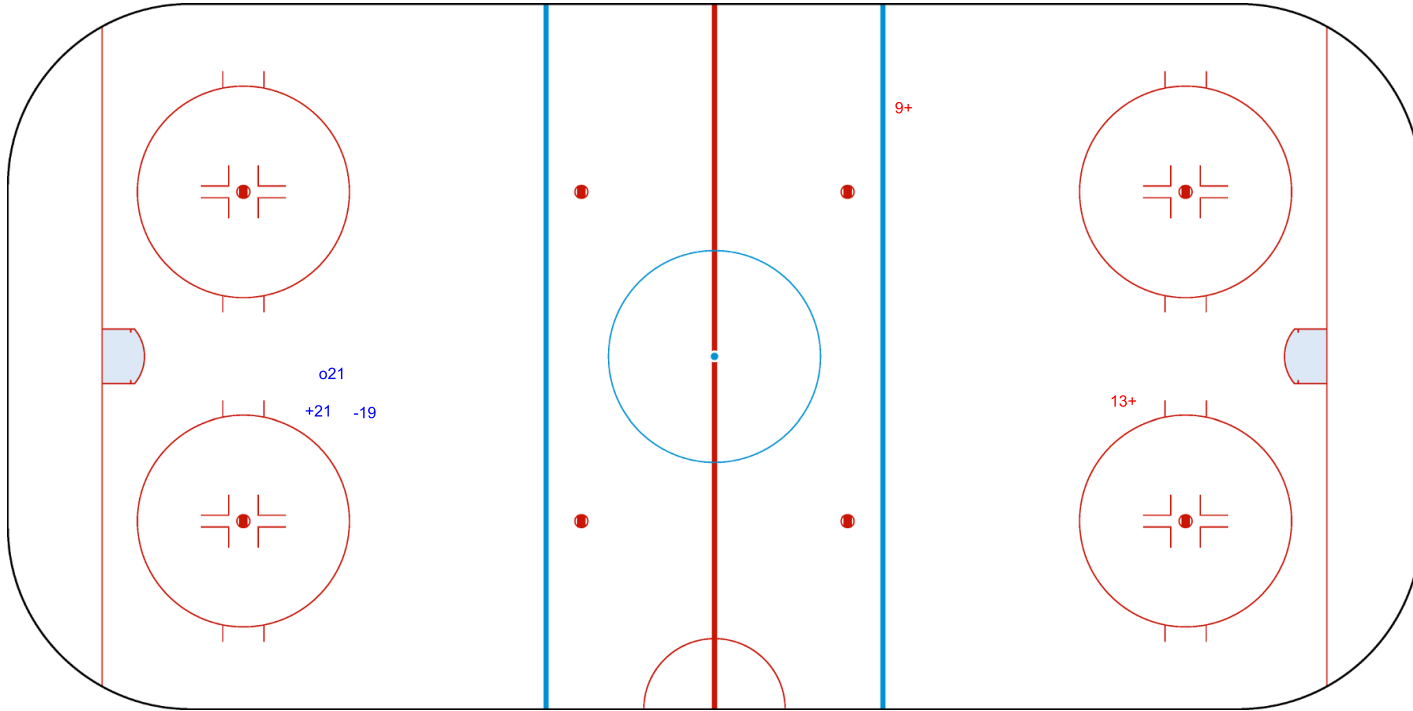

SHOT CHART  
 TKM - TPE

Shots by TPE  
 Goals (o): 1      SSG (+): 1  
 SSP (-): 0      SPG (-): 1

GK 1 of TKM

TKM → Overtime ← TPE

Shots by TKM  
 Goals (o): 0      SSG (+): 2  
 SSP (>): 0      SPG (-): 0

GK 1 of TPE

<b>Legend:</b>	<b>GK</b> Goalkeeper	<b>SPG</b> Shots past goal	<b>SSG</b> Shots saved by goalkeeper	<b>SSP</b> Shots saved by player
----------------	----------------------	----------------------------	--------------------------------------	----------------------------------