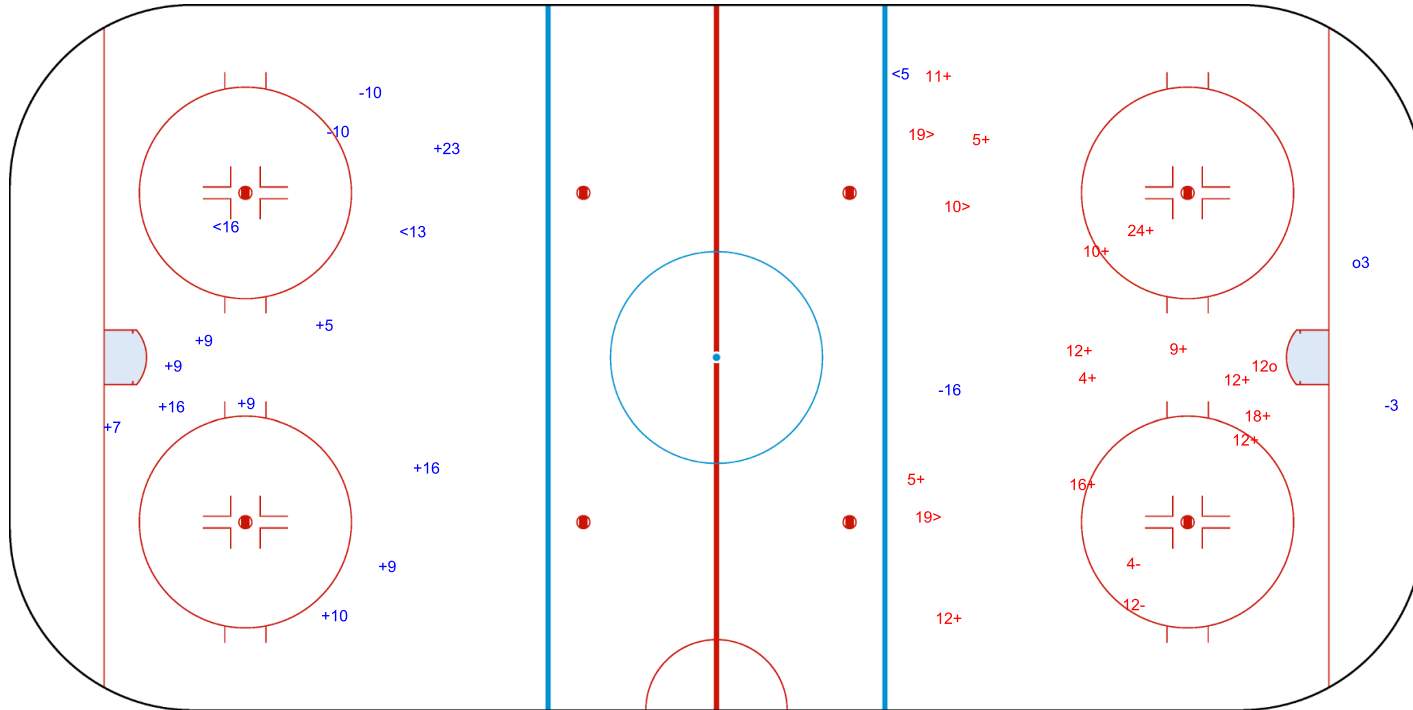

SHOT CHART
 LUX - RSA

Shots by LUX
 Goals (o): 1
 SSP (<): 3
 SSG (+): 10
 SPG (-): 4

GK 1 of RSA

ENG

Period: 3

Shots by RSA
 Goals (o): 1
 SSP (>): 3
 SSG (+): 13
 SPG (-): 2

GK 1 of LUX

Legend:	
ENG	Empty net goal
GK	Goalkeeper
SPG	Shots past goal
SSG	Shots saved by goalkeeper
SSP	Shots saved by player